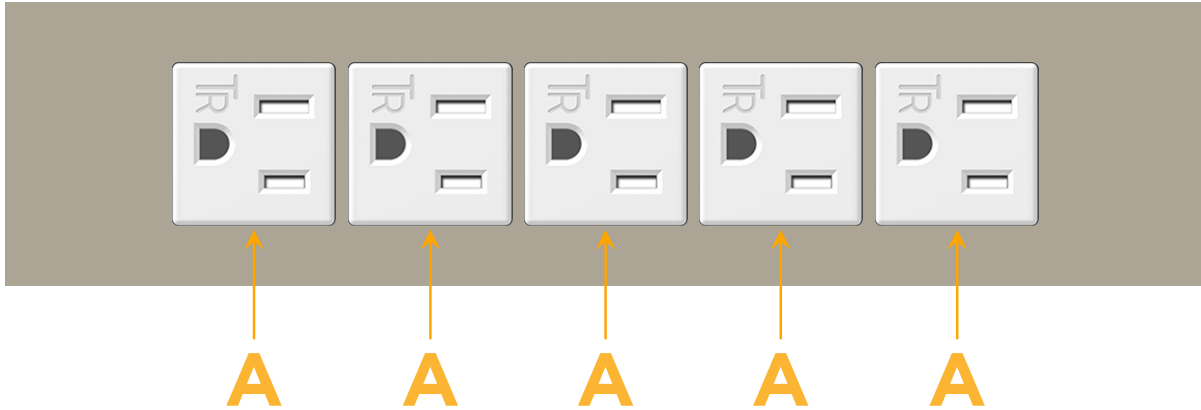

M-POWER-5T

AC POWER & DATA CONNECTIVITY SOLUTION

M-POWER-5TW-AAAAA-SATP

Distributed by

Mormax Company, Inc.

8 Westchester Plaza

Elmsford, NY 10523

914-699-0101

sales@mormax.com

mormax.com

Metro Light & Power's line of power & data solutions offers sophisticated design elements combined with greater ease of installation. Streamlined and low-profile, enhanced by side-exiting cords, our outlets advance the industry with their cutting edge look and feel. We believe flexibility is key, and we provide a variety of mounting options, including the ability to mount in limited spaces. Our outlets are available in many finishes and configurations, in addition to a custom color and finish capability for our clients.

Trim Plate Finish: **SATIN NICKEL (ABS)**

Custom Finishes Available

M-POWER-5TW-AAAAA-SATP

Features:

Module/Port Options:

- **A** Tamper Resistant AC Receptacle
- **E** USB-A & USB-C (20W)
- **M** Double USB-A (Fast Charging Ports - 18W)
- **H** HDMI
- **6** CAT 6
- **12** RJ 12
- **X** Switched AC
- **Y** 3-Way Switch (Low Voltage)
- **V** USB-C (45W High Speed Charging Port)
- **S** USB-C (25W High Speed Charging Port)
- **R** Switched AC (Rocker Switch)
- **D** Dimmer Switch

Plug:

Supplied with Low Profile Flat 45° Angle 120 VAC Plug

Optional Standard Straight 120 VAC Plug

Optional Straight 120 VAC Pass-through Plug

- CLEAN, COMPACT DESIGN
- STREAMLINED
- LOW PROFILE
- SIDE-EXITING CORDS
- PLUG & PLAY
- 6' AC CORD & PLUG (FLAT PLUG STANDARD)
- CUSTOMIZABLE CONFIGURATIONS AND FINISHES
- UL LISTED FOR MOUNTING IN FURNITURE
- 15A