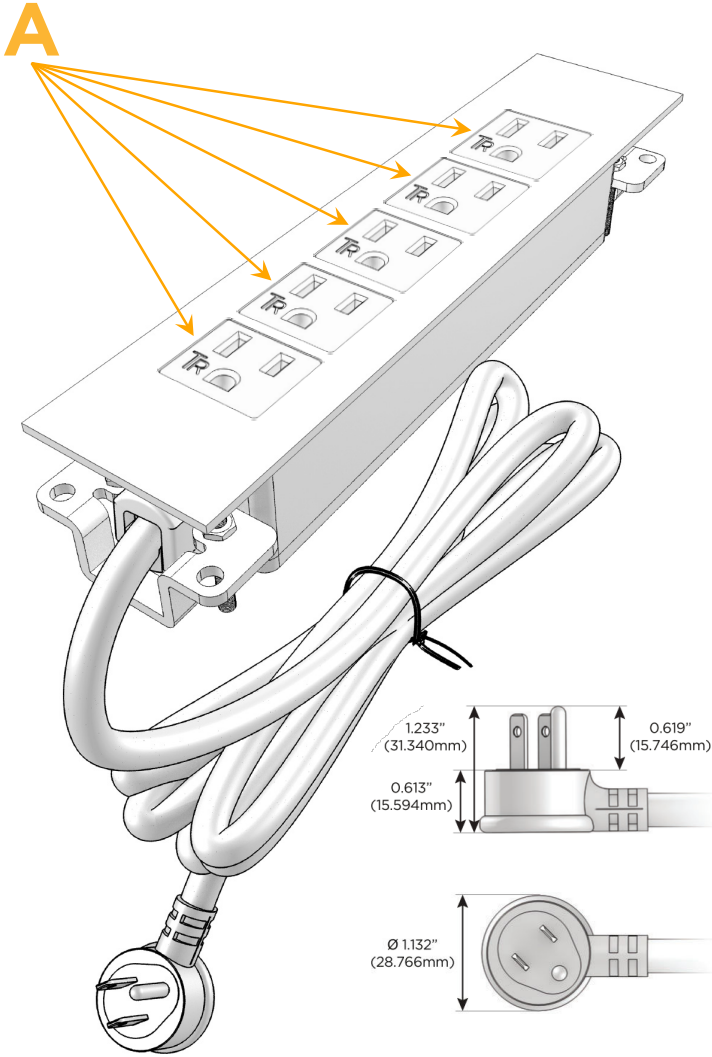

### Module/Port Options:

- A** Tamper Resistant AC Receptacle
- E** USB-A & USB-C (20W)
- M** Double USB-A (Fast Charging Ports - 18W)
- H** HDMI
- 6** CAT 6
- 12** RJ 12
- X** Switched AC
- Y** 3-Way Switch (Low Voltage)
- V** USB-C (45W High Speed Charging Port)
- S** USB-C (25W High Speed Charging Port)
- R** Switched AC (Rocker Switch)
- D** Dimmer Switch

### Plug:

Supplied with Low Profile Flat 45° Angle 120 VAC Plug

Optional Standard Straight 120 VAC Plug

Optional Straight 120 VAC Pass-through Plug

- CLEAN, COMPACT DESIGN
- STREAMLINED
- LOW PROFILE
- SIDE-EXITING CORDS
- PLUG & PLAY
- 6' AC CORD & PLUG (FLAT PLUG STANDARD)
- CUSTOMIZABLE CONFIGURATIONS AND FINISHES
- UL LISTED FOR MOUNTING IN FURNITURE
- 15A

# M-POWER-5T

AC POWER & DATA CONNECTIVITY SOLUTION

M-POWER-5TW-AAAAA-SATP

Specs:

**Modules/Ports:**

- A Tamper Resistant AC Receptacle

Distributed by

Mormax Company, Inc.