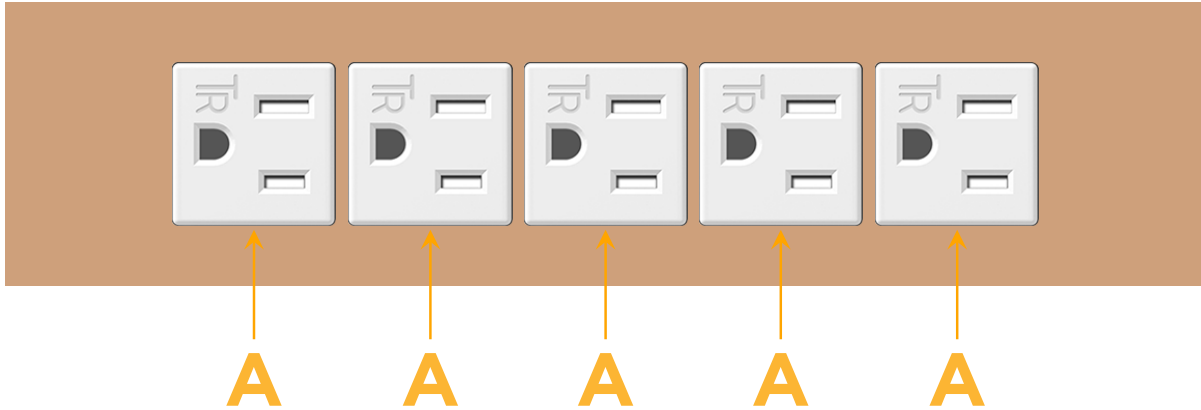

M-POWER-5T

AC POWER & DATA CONNECTIVITY SOLUTION

M-POWER-5TW-AAAAA-CUATP

Distributed by

Mormax Company, Inc.

8 Westchester Plaza

Elmsford, NY 10523

914-699-0101

sales@mormax.com

mormax.com

Metro Light & Power's line of power & data solutions offers sophisticated design elements combined with greater ease of installation. Streamlined and low-profile, enhanced by side-exiting cords, our outlets advance the industry with their cutting edge look and feel. We believe flexibility is key, and we provide a variety of mounting options, including the ability to mount in limited spaces. Our outlets are available in many finishes and configurations, in addition to a custom color and finish capability for our clients.

Trim Plate Finish: **COPPER (ABS)**

Custom Finishes Available

M-POWER-5TW-AAAAA-CUATP

Features:

Module/Port Options:

- **A** Tamper Resistant AC Receptacle
- **E** USB-A & USB-C (20W)
- **M** Double USB-A (Fast Charging Ports - 18W)
- **H** HDMI
- **6** CAT 6
- **12** RJ 12
- **X** Switched AC
- **Y** 3-Way Switch (Low Voltage)
- **V** USB-C (45W High Speed Charging Port)
- **S** USB-C (25W High Speed Charging Port)
- **R** Switched AC (Rocker Switch)
- **D** Dimmer Switch

Plug:

Supplied with Low Profile Flat 45° Angle 120 VAC Plug

Optional Standard Straight 120 VAC Plug

Optional Straight 120 VAC Pass-through Plug

- CLEAN, COMPACT DESIGN
- STREAMLINED
- LOW PROFILE
- SIDE-EXITING CORDS
- PLUG & PLAY
- 6' AC CORD & PLUG (FLAT PLUG STANDARD)
- CUSTOMIZABLE CONFIGURATIONS AND FINISHES
- UL LISTED FOR MOUNTING IN FURNITURE
- 15A