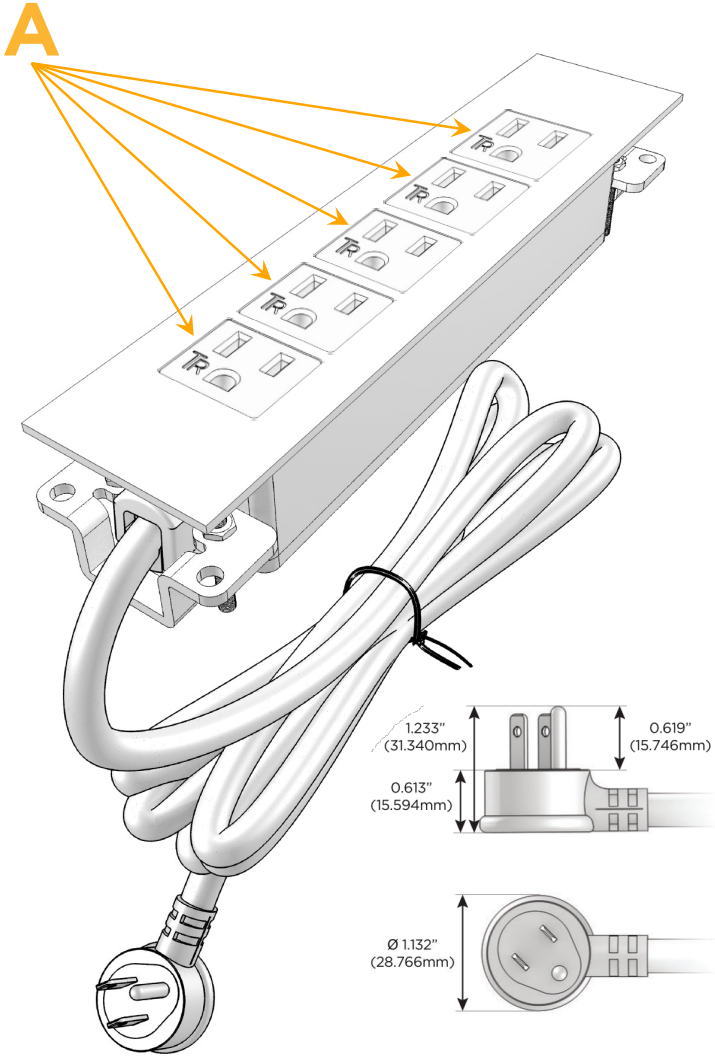

### Module/Port Options:

- A** Tamper Resistant AC Receptacle
- E** USB-A & USB-C (20W)
- M** Double USB-A (Fast Charging Ports - 18W)
- H** HDMI
- 6** CAT 6
- 12** RJ 12
- X** Switched AC
- Y** 3-Way Switch (Low Voltage)
- V** USB-C (45W High Speed Charging Port)
- S** USB-C (25W High Speed Charging Port)
- R** Switched AC (Rocker Switch)
- D** Dimmer Switch

### Plug:

Supplied with Low Profile Flat 45° Angle 120 VAC Plug

Optional Standard Straight 120 VAC Plug

Optional Straight 120 VAC Pass-through Plug

- CLEAN, COMPACT DESIGN
- STREAMLINED
- LOW PROFILE
- SIDE-EXITING CORDS
- PLUG & PLAY
- 6' AC CORD & PLUG (FLAT PLUG STANDARD)
- CUSTOMIZABLE CONFIGURATIONS AND FINISHES
- UL LISTED FOR MOUNTING IN FURNITURE
- 15A

# M-POWER-5T

AC POWER & DATA CONNECTIVITY SOLUTION

M-POWER-5TW-AAAAA-CUATP

Specs:

**Modules/Ports:**

- A Tamper Resistant AC Receptacle

Distributed by

Mormax Company, Inc.