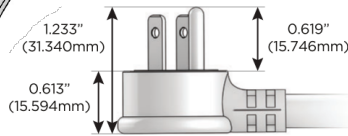

### Plug:

Supplied with Low Profile Flat 45° Angle 120 VAC Plug

Optional Standard Straight 120 VAC Plug

Optional Straight 120 VAC Pass-through Plug

- CLEAN, COMPACT DESIGN
- STREAMLINED
- LOW PROFILE
- SIDE-EXITING CORDS
- PLUG & PLAY
- 6' AC CORD & PLUG (FLAT PLUG STANDARD)
- CUSTOMIZABLE CONFIGURATIONS AND FINISHES
- UL LISTED FOR MOUNTING IN FURNITURE
- 15A

# M-POWER-5T

AC POWER & DATA CONNECTIVITY SOLUTION

M-POWER-5TW-AAAAA-CUATP

Specs:

**Modules/Ports:**

- A Tamper Resistant AC Receptacle

Distributed by

Mormax Company, Inc.