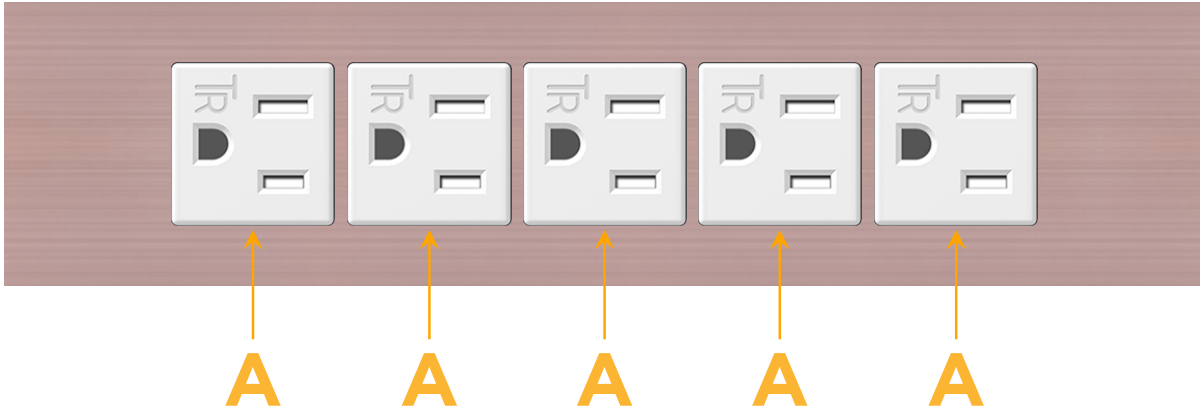

M-POWER-5T

AC POWER & DATA CONNECTIVITY SOLUTION

M-POWER-5TW-AAAAA-CHATP

Distributed by

Mormax Company, Inc.

8 Westchester Plaza

Elmsford, NY 10523

914-699-0101

sales@mormax.com

mormax.com

Metro Light & Power's line of power & data solutions offers sophisticated design elements combined with greater ease of installation. Streamlined and low-profile, enhanced by side-exiting cords, our outlets advance the industry with their cutting edge look and feel. We believe flexibility is key, and we provide a variety of mounting options, including the ability to mount in limited spaces. Our outlets are available in many finishes and configurations, in addition to a custom color and finish capability for our clients.

Trim Plate Finish: **CHAMPAGNE (ABS)**

Custom Finishes Available

M-POWER-5TW-AAAAA-CHATP

Features:

Module/Port Options:

- **A** Tamper Resistant AC Receptacle
- **E** USB-A & USB-C (20W)
- **M** Double USB-A (Fast Charging Ports - 18W)
- **H** HDMI
- **6** CAT 6
- **12** RJ 12
- **X** Switched AC
- **Y** 3-Way Switch (Low Voltage)
- **V** USB-C (45W High Speed Charging Port)
- **S** USB-C (25W High Speed Charging Port)
- **R** Switched AC (Rocker Switch)
- **D** Dimmer Switch

Plug:

Supplied with Low Profile Flat 45° Angle 120 VAC Plug

Optional Standard Straight 120 VAC Plug

Optional Straight 120 VAC Pass-through Plug

- CLEAN, COMPACT DESIGN
- STREAMLINED
- LOW PROFILE
- SIDE-EXITING CORDS
- PLUG & PLAY
- 6' AC CORD & PLUG (FLAT PLUG STANDARD)
- CUSTOMIZABLE CONFIGURATIONS AND FINISHES
- UL LISTED FOR MOUNTING IN FURNITURE
- 15A