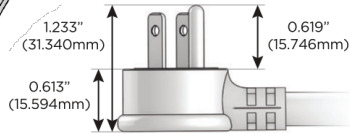

### Plug:

Supplied with Low Profile Flat 45° Angle 120 VAC Plug

Optional Standard Straight 120 VAC Plug

Optional Straight 120 VAC Pass-through Plug

- CLEAN, COMPACT DESIGN
- STREAMLINED
- LOW PROFILE
- SIDE-EXITING CORDS
- PLUG & PLAY
- 6' AC CORD & PLUG (FLAT PLUG STANDARD)
- CUSTOMIZABLE CONFIGURATIONS AND FINISHES
- UL LISTED FOR MOUNTING IN FURNITURE
- 15A

# M-POWER-5T

AC POWER & DATA CONNECTIVITY SOLUTION

M-POWER-5TW-AAAAA-CHATP

Specs:

**Modules/Ports:**

- A Tamper Resistant AC Receptacle

Distributed by

Mormax Company, Inc.