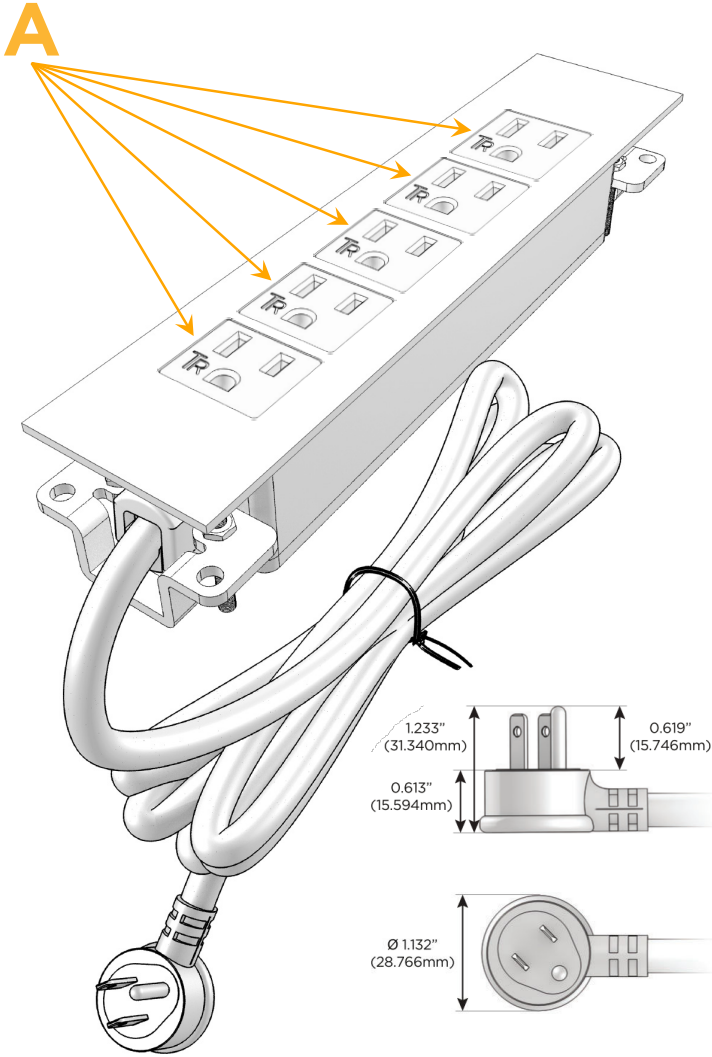

### Module/Port Options:

- A** Tamper Resistant AC Receptacle
- E** USB-A & USB-C (20W)
- M** Double USB-A (Fast Charging Ports - 18W)
- H** HDMI
- 6** CAT 6
- 12** RJ 12
- X** Switched AC
- Y** 3-Way Switch (Low Voltage)
- V** USB-C (45W High Speed Charging Port)
- S** USB-C (25W High Speed Charging Port)
- R** Switched AC (Rocker Switch)
- D** Dimmer Switch

### Plug:

Supplied with Low Profile Flat 45° Angle 120 VAC Plug

Optional Standard Straight 120 VAC Plug

Optional Straight 120 VAC Pass-through Plug

- CLEAN, COMPACT DESIGN
- STREAMLINED
- LOW PROFILE
- SIDE-EXITING CORDS
- PLUG & PLAY
- 6' AC CORD & PLUG (FLAT PLUG STANDARD)
- CUSTOMIZABLE CONFIGURATIONS AND FINISHES
- UL LISTED FOR MOUNTING IN FURNITURE
- 15A

# M-POWER-5T

AC POWER & DATA CONNECTIVITY SOLUTION

M-POWER-5TW-AAAAA-CHATP

Specs:

**Modules/Ports:**

- A Tamper Resistant AC Receptacle

Distributed by

Mormax Company, Inc.