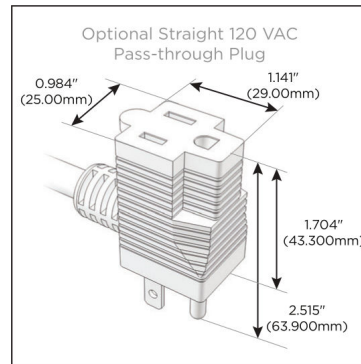

Plug:

Supplied with Low Profile Flat 45° Angle 120 VAC Plug

Optional Standard Straight 120 VAC Plug

Optional Straight 120 VAC Pass-through Plug

- CLEAN, COMPACT DESIGN
- STREAMLINED
- LOW PROFILE
- SIDE-EXITING CORDS
- PLUG & PLAY
- 6' AC CORD & PLUG (FLAT PLUG STANDARD)
- CUSTOMIZABLE CONFIGURATIONS AND FINISHES
- UL LISTED FOR MOUNTING IN FURNITURE
- 15A

M-POWER-5T

AC POWER & DATA CONNECTIVITY SOLUTION

M-POWER-5TW-AAAAA-BZATP

Specs:

Modules/Ports:

- A Tamper Resistant AC Receptacle

Distributed by

Mormax Company, Inc.