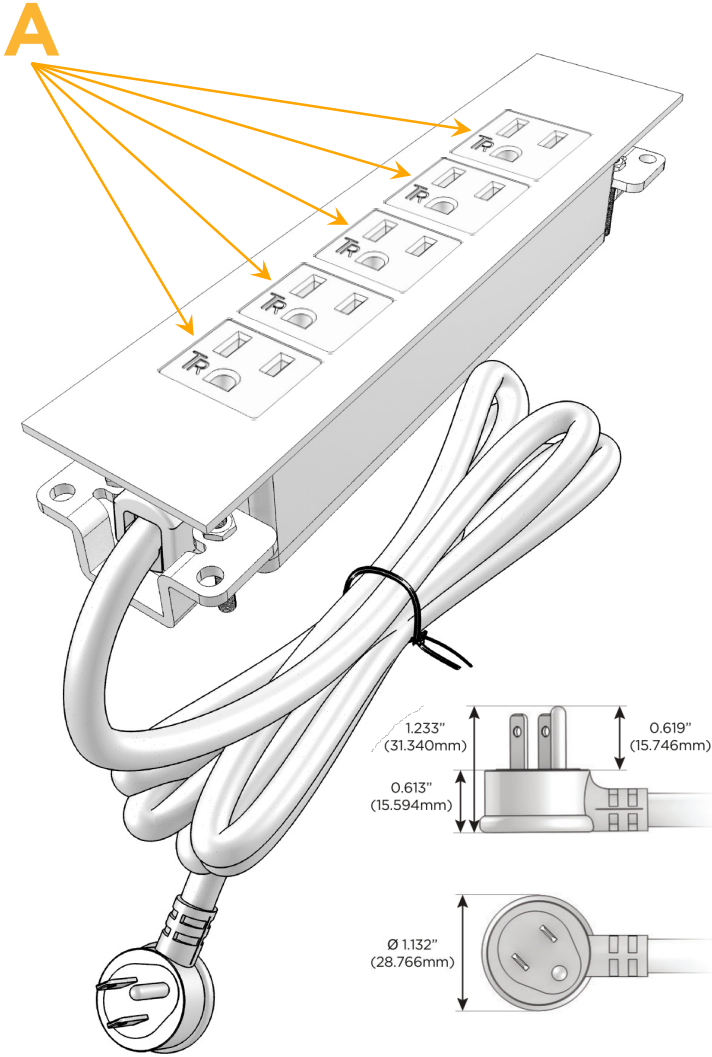

Trim Plate Finish: **STANDARD BRONZE (ABS)**

Custom Finishes Available

M-POWER-5TW-AAAAA-BZATP

Features:

Module/Port Options:

- A** Tamper Resistant AC Receptacle
- E** USB-A & USB-C (20W)
- M** Double USB-A (Fast Charging Ports - 18W)
- H** HDMI
- 6** CAT 6
- 12** RJ 12
- X** Switched AC
- Y** 3-Way Switch (Low Voltage)
- V** USB-C (45W High Speed Charging Port)
- S** USB-C (25W High Speed Charging Port)
- R** Switched AC (Rocker Switch)
- D** Dimmer Switch

Plug:

Supplied with Low Profile Flat 45° Angle 120 VAC Plug

Optional Standard Straight 120 VAC Plug

Optional Straight 120 VAC Pass-through Plug

- CLEAN, COMPACT DESIGN
- STREAMLINED
- LOW PROFILE
- SIDE-EXITING CORDS
- PLUG & PLAY
- 6' AC CORD & PLUG (FLAT PLUG STANDARD)
- CUSTOMIZABLE CONFIGURATIONS AND FINISHES
- UL LISTED FOR MOUNTING IN FURNITURE
- 15A

M-POWER-5T

AC POWER & DATA CONNECTIVITY SOLUTION

M-POWER-5TW-AAAAA-BZATP

Specs:

Modules/Ports:

- A Tamper Resistant AC Receptacle

Distributed by

Mormax Company, Inc.