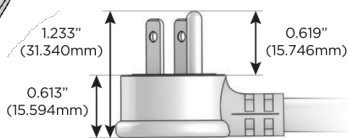

M-POWER-5T

AC POWER & DATA CONNECTIVITY SOLUTION

M-POWER-5TW-AAAAA-BZATP

Specs:

Modules/Ports:

- A Tamper Resistant AC Receptacle

Distributed by

Mormax Company, Inc.