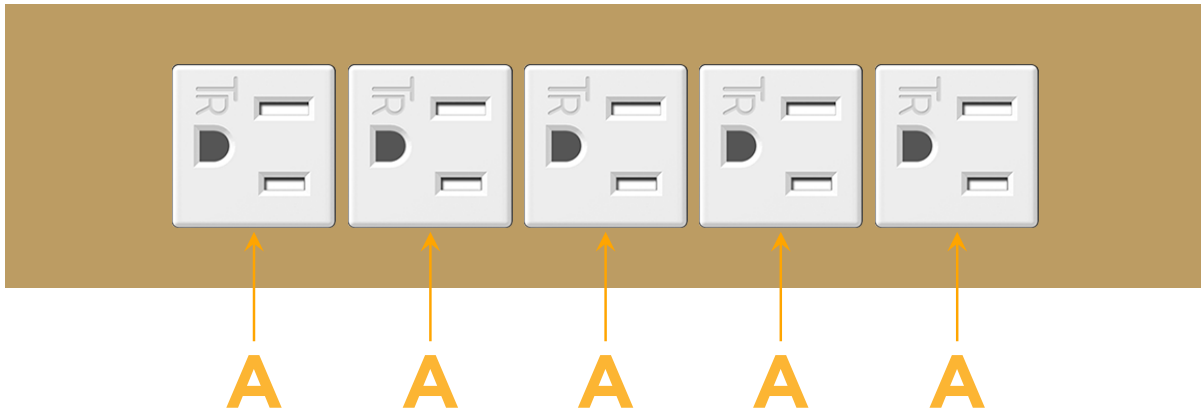

Trim Plate Finish: **STANDARD BRONZE (ABS)**

Custom Finishes Available

M-POWER-5TW-AAAAA-BZATP

Features:

Module/Port Options:

- A** Tamper Resistant AC Receptacle
- E** USB-A & USB-C (20W)
- M** Double USB-A (Fast Charging Ports - 18W)
- H** HDMI
- 6** CAT 6
- 12** RJ 12
- X** Switched AC
- Y** 3-Way Switch (Low Voltage)
- V** USB-C (45W High Speed Charging Port)
- S** USB-C (25W High Speed Charging Port)
- R** Switched AC (Rocker Switch)
- D** Dimmer Switch

Plug:

Supplied with Low Profile Flat 45° Angle 120 VAC Plug

Optional Standard Straight 120 VAC Plug

Optional Straight 120 VAC Pass-through Plug

- CLEAN, COMPACT DESIGN
- STREAMLINED
- LOW PROFILE
- SIDE-EXITING CORDS
- PLUG & PLAY
- 6' AC CORD & PLUG (FLAT PLUG STANDARD)
- CUSTOMIZABLE CONFIGURATIONS AND FINISHES
- UL LISTED FOR MOUNTING IN FURNITURE
- 15A

M-POWER-5T

AC POWER & DATA CONNECTIVITY SOLUTION

M-POWER-5TW-AAAAA-BZATP

Specs:

Modules/Ports:

- A Tamper Resistant AC Receptacle

Distributed by

Mormax Company, Inc.