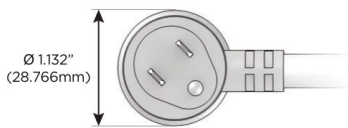

Plug:

Supplied with Low Profile Flat 45° Angle 120 VAC Plug

Optional Standard Straight 120 VAC Plug

Optional Straight 120 VAC Pass-through Plug

- CLEAN, COMPACT DESIGN
- STREAMLINED
- LOW PROFILE
- SIDE-EXITING CORDS
- PLUG & PLAY
- 6' AC CORD & PLUG (FLAT PLUG STANDARD)
- CUSTOMIZABLE CONFIGURATIONS AND FINISHES
- UL LISTED FOR MOUNTING IN FURNITURE
- 15A

M-POWER-5T

AC POWER & DATA CONNECTIVITY SOLUTION

M-POWER-5TW-AAAAA-BZATP

Specs:

Modules/Ports:

- A Tamper Resistant AC Receptacle

Distributed by

Mormax Company, Inc.