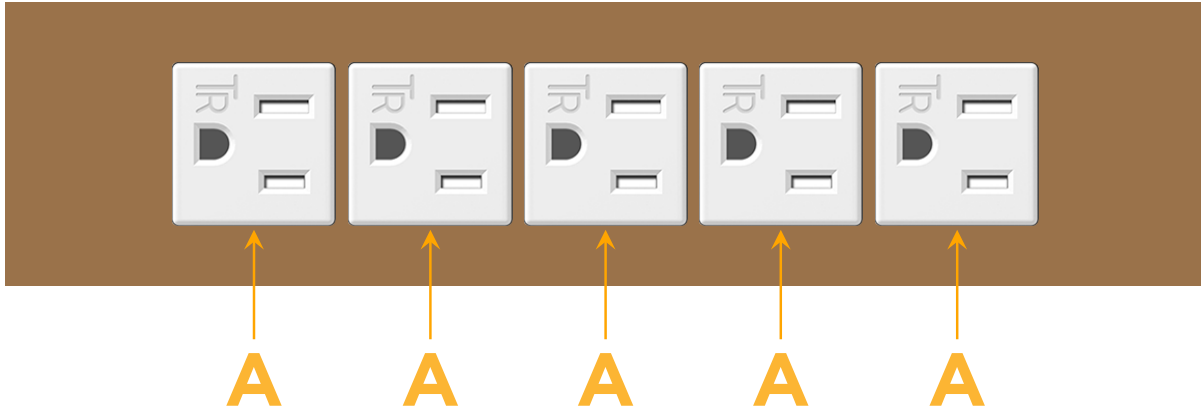

Trim Plate Finish: **ARCHITECTURAL BRONZE (ABS)**

Custom Finishes Available

M-POWER-5TW-AAAAA-BZ5ATP

Features:

Module/Port Options:

- A** Tamper Resistant AC Receptacle
- E** USB-A & USB-C (20W)
- M** Double USB-A (Fast Charging Ports - 18W)
- H** HDMI
- 6** CAT 6
- 12** RJ 12
- X** Switched AC
- Y** 3-Way Switch (Low Voltage)
- V** USB-C (45W High Speed Charging Port)
- S** USB-C (25W High Speed Charging Port)
- R** Switched AC (Rocker Switch)
- D** Dimmer Switch

Plug:

Supplied with Low Profile Flat 45° Angle 120 VAC Plug

Optional Standard Straight 120 VAC Plug

Optional Straight 120 VAC Pass-through Plug

- CLEAN, COMPACT DESIGN
- STREAMLINED
- LOW PROFILE
- SIDE-EXITING CORDS
- PLUG & PLAY
- 6' AC CORD & PLUG (FLAT PLUG STANDARD)
- CUSTOMIZABLE CONFIGURATIONS AND FINISHES
- UL LISTED FOR MOUNTING IN FURNITURE
- 15A

M-POWER-5T

AC POWER & DATA CONNECTIVITY SOLUTION

M-POWER-5TW-AAAAA-BZ5ATP

Specs:

Modules/Ports:

- A Tamper Resistant AC Receptacle

Distributed by

Mormax Company, Inc.