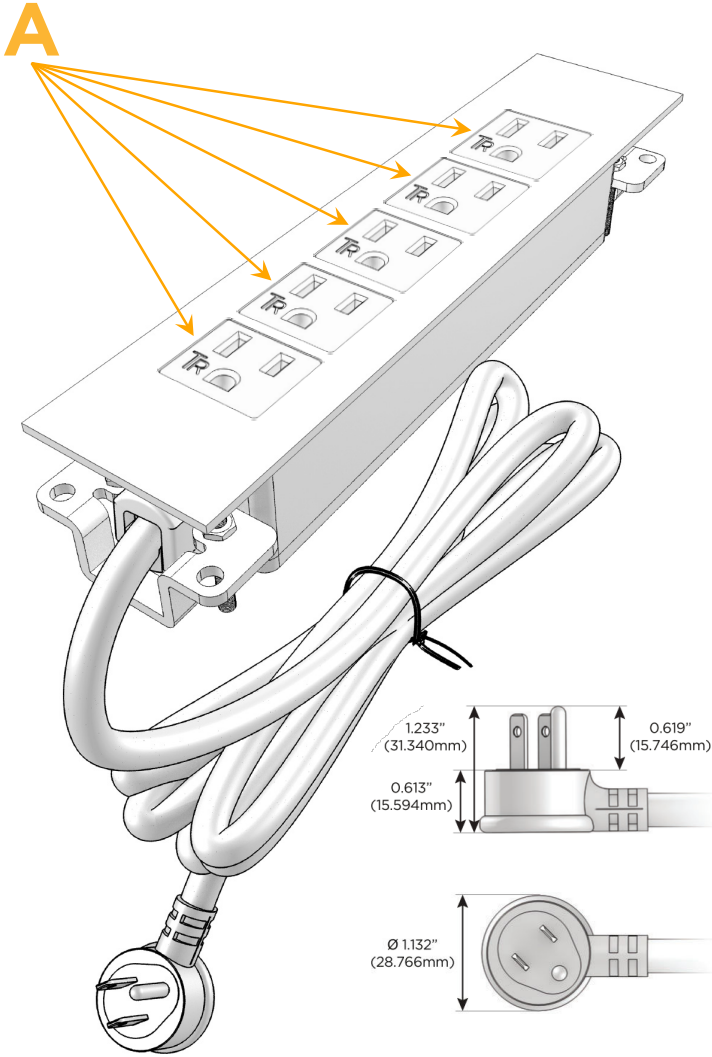

Trim Plate Finish: **ARCHITECTURAL BRONZE (ABS)**

Custom Finishes Available

M-POWER-5TW-AAAAA-BZ5ATP

Features:

Module/Port Options:

- A** Tamper Resistant AC Receptacle
- E** USB-A & USB-C (20W)
- M** Double USB-A (Fast Charging Ports - 18W)
- H** HDMI
- 6** CAT 6
- 12** RJ 12
- X** Switched AC
- Y** 3-Way Switch (Low Voltage)
- V** USB-C (45W High Speed Charging Port)
- S** USB-C (25W High Speed Charging Port)
- R** Switched AC (Rocker Switch)
- D** Dimmer Switch

Plug:

Supplied with Low Profile Flat 45° Angle 120 VAC Plug

Optional Standard Straight 120 VAC Plug

Optional Straight 120 VAC Pass-through Plug

- CLEAN, COMPACT DESIGN
- STREAMLINED
- LOW PROFILE
- SIDE-EXITING CORDS
- PLUG & PLAY
- 6' AC CORD & PLUG (FLAT PLUG STANDARD)
- CUSTOMIZABLE CONFIGURATIONS AND FINISHES
- UL LISTED FOR MOUNTING IN FURNITURE
- 15A

M-POWER-5T

AC POWER & DATA CONNECTIVITY SOLUTION

M-POWER-5TW-AAAAA-BZ5ATP

Specs:

Modules/Ports:

- A Tamper Resistant AC Receptacle

Distributed by

Mormax Company, Inc.