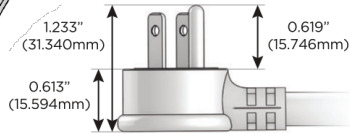

M-POWER-5T

AC POWER & DATA CONNECTIVITY SOLUTION

M-POWER-5TW-AAAAA-BZ5ATP

Specs:

Modules/Ports:

- A Tamper Resistant AC Receptacle

Distributed by

Mormax Company, Inc.