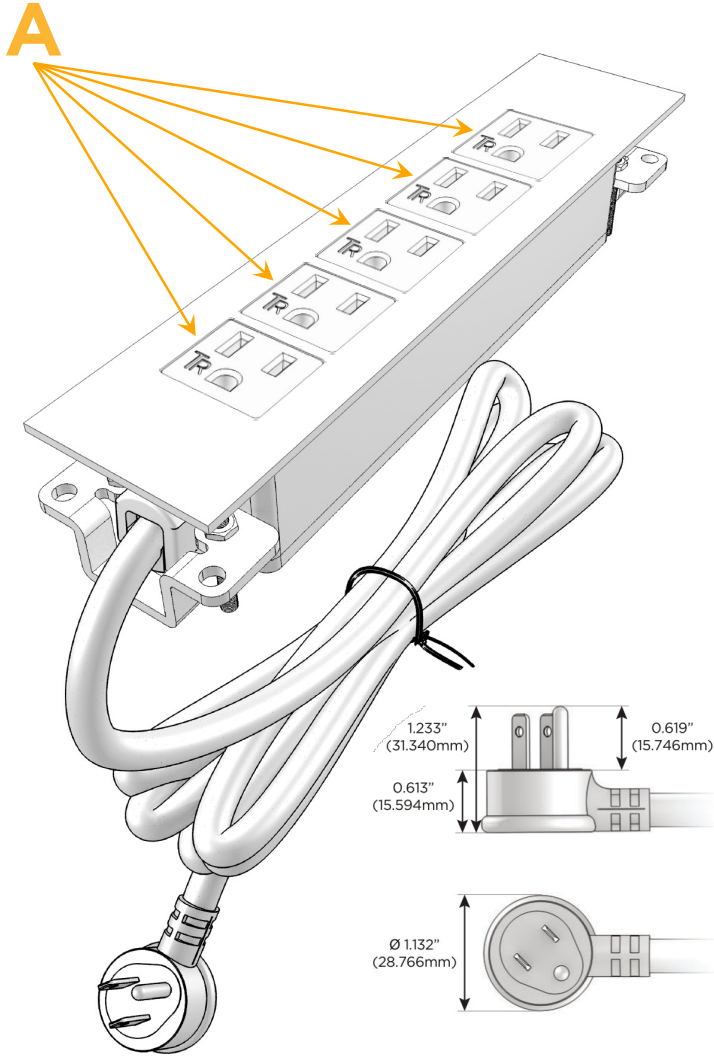

M-POWER-5T

AC POWER & DATA CONNECTIVITY SOLUTION

M-POWER-5TW-AAAAA-BZ5AATP

Specs:

Modules/Ports:

- A Tamper Resistant AC Receptacle

Distributed by

Mormax Company, Inc.

8 Westchester Plaza

Elmsford, NY 10523

914-699-0101

sales@mormax.com

mormax.com