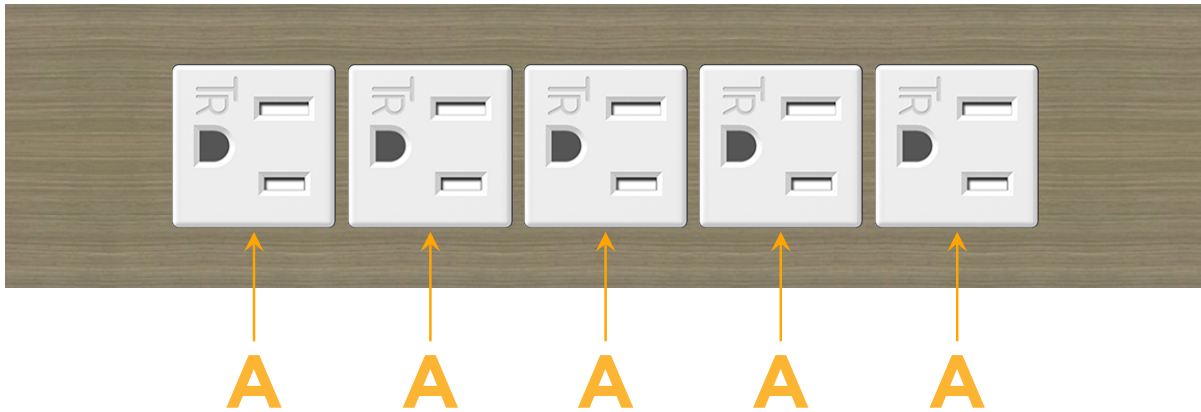

Trim Plate Finish: **ANTIQUED ARCHITECTURAL BRONZE (ABS)**

Custom Finishes Available

M-POWER-5TW-AAAAA-BZ5AATP

Features:

Module/Port Options:

- A** Tamper Resistant AC Receptacle
- E** USB-A & USB-C (20W)
- M** Double USB-A (Fast Charging Ports - 18W)
- H** HDMI
- 6** CAT 6
- 12** RJ 12
- X** Switched AC
- Y** 3-Way Switch (Low Voltage)
- V** USB-C (45W High Speed Charging Port)
- S** USB-C (25W High Speed Charging Port)
- R** Switched AC (Rocker Switch)
- D** Dimmer Switch

Plug:

Supplied with Low Profile Flat 45° Angle 120 VAC Plug

Optional Standard Straight 120 VAC Plug

Optional Straight 120 VAC Pass-through Plug

- CLEAN, COMPACT DESIGN
- STREAMLINED
- LOW PROFILE
- SIDE-EXITING CORDS
- PLUG & PLAY
- 6' AC CORD & PLUG (FLAT PLUG STANDARD)
- CUSTOMIZABLE CONFIGURATIONS AND FINISHES
- UL LISTED FOR MOUNTING IN FURNITURE
- 15A

M-POWER-5T

AC POWER & DATA CONNECTIVITY SOLUTION

M-POWER-5TW-AAAAA-BZ5AATP

Specs:

Modules/Ports:

- A Tamper Resistant AC Receptacle

Distributed by

Mormax Company, Inc.