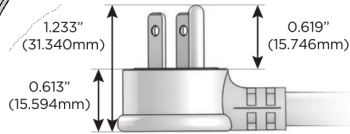

M-POWER-5T

AC POWER & DATA CONNECTIVITY SOLUTION

M-POWER-5TW-AAAAA-BZ5AATP

Specs:

Modules/Ports:

- A Tamper Resistant AC Receptacle

Distributed by

Mormax Company, Inc.

8 Westchester Plaza

Elmsford, NY 10523

914-699-0101

sales@mormax.com

mormax.com

TOP