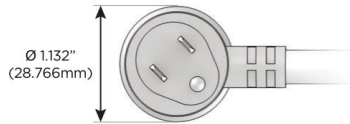

M-POWER-5T

AC POWER & DATA CONNECTIVITY SOLUTION

M-POWER-5TW-AAAAA-BZ5AATP

Specs:

Modules/Ports:

- A Tamper Resistant AC Receptacle

Distributed by

Mormax Company, Inc.

8 Westchester Plaza

Elmsford, NY 10523

914-699-0101

sales@mormax.com

mormax.com

TOP