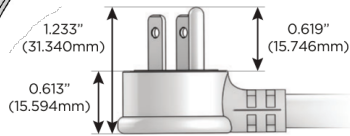

### Plug:

Supplied with Low Profile Flat 45° Angle 120 VAC Plug

Optional Standard Straight 120 VAC Plug

Optional Straight 120 VAC Pass-through Plug

- CLEAN, COMPACT DESIGN
- STREAMLINED
- LOW PROFILE
- SIDE-EXITING CORDS
- PLUG & PLAY
- 6' AC CORD & PLUG (FLAT PLUG STANDARD)
- CUSTOMIZABLE CONFIGURATIONS AND FINISHES
- UL LISTED FOR MOUNTING IN FURNITURE
- 15A

# M-POWER-5T

AC POWER & DATA CONNECTIVITY SOLUTION

M-POWER-5TW-AAAAA-BR4TP

Specs:

**Modules/Ports:**

- A Tamper Resistant AC Receptacle

Distributed by

Mormax Company, Inc.