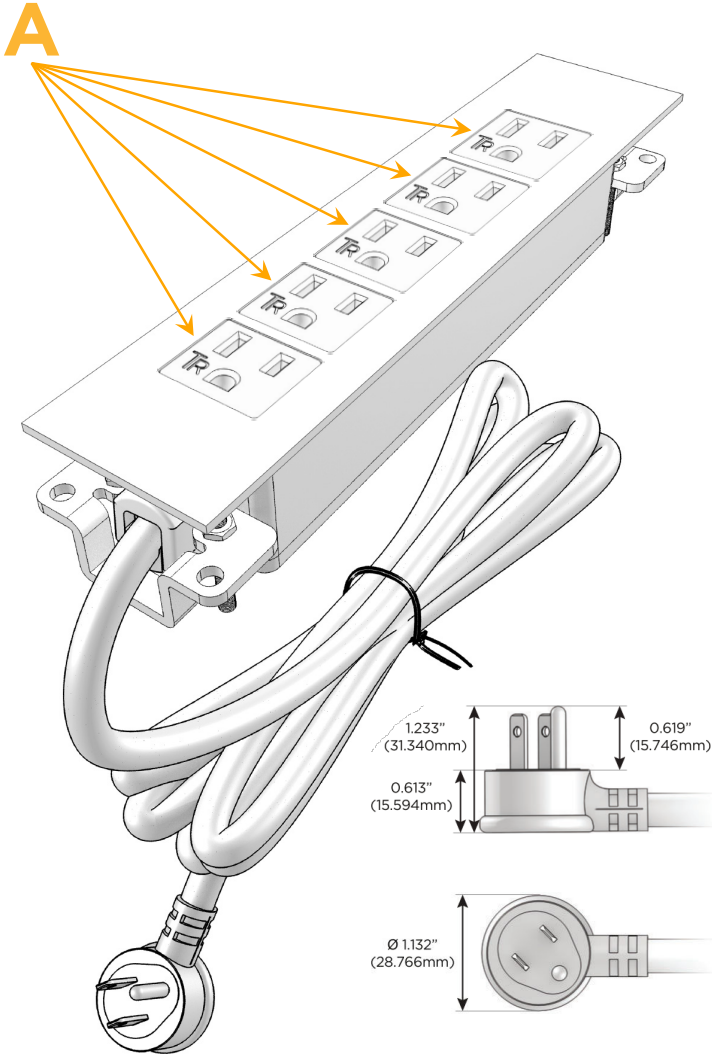

### Module/Port Options:

- A** Tamper Resistant AC Receptacle
- E** USB-A & USB-C (20W)
- M** Double USB-A (Fast Charging Ports - 18W)
- H** HDMI
- 6** CAT 6
- 12** RJ 12
- X** Switched AC
- Y** 3-Way Switch (Low Voltage)
- V** USB-C (45W High Speed Charging Port)
- S** USB-C (25W High Speed Charging Port)
- R** Switched AC (Rocker Switch)
- D** Dimmer Switch

### Plug:

Supplied with Low Profile Flat 45° Angle 120 VAC Plug

Optional Standard Straight 120 VAC Plug

Optional Straight 120 VAC Pass-through Plug

- CLEAN, COMPACT DESIGN
- STREAMLINED
- LOW PROFILE
- SIDE-EXITING CORDS
- PLUG & PLAY
- 6' AC CORD & PLUG (FLAT PLUG STANDARD)
- CUSTOMIZABLE CONFIGURATIONS AND FINISHES
- UL LISTED FOR MOUNTING IN FURNITURE
- 15A

# M-POWER-5T

AC POWER & DATA CONNECTIVITY SOLUTION

M-POWER-5TW-AAAAA-BR4TP

Specs:

**Modules/Ports:**

- A Tamper Resistant AC Receptacle

Distributed by

Mormax Company, Inc.