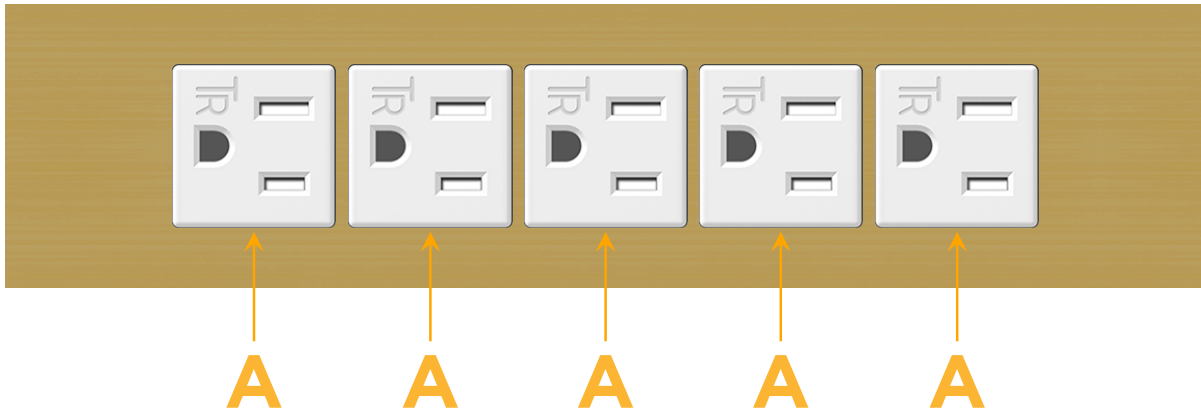

M-POWER-5T

AC POWER & DATA CONNECTIVITY SOLUTION

M-POWER-5TW-AAAAA-BR4TP

Distributed by

Mormax Company, Inc.

8 Westchester Plaza

Elmsford, NY 10523

914-699-0101

sales@mormax.com

mormax.com

Metro Light & Power's line of power & data solutions offers sophisticated design elements combined with greater ease of installation. Streamlined and low-profile, enhanced by side-exiting cords, our outlets advance the industry with their cutting edge look and feel. We believe flexibility is key, and we provide a variety of mounting options, including the ability to mount in limited spaces. Our outlets are available in many finishes and configurations, in addition to a custom color and finish capability for our clients.

Trim Plate Finish: **SOLID BRASS BRUSHED**

Custom Finishes Available

M-POWER-5TW-AAAAA-BR4TP

Features:

Module/Port Options:

- **A** Tamper Resistant AC Receptacle
- **E** USB-A & USB-C (20W)
- **M** Double USB-A (Fast Charging Ports - 18W)
- **H** HDMI
- **6** CAT 6
- **12** RJ 12
- **X** Switched AC
- **Y** 3-Way Switch (Low Voltage)
- **V** USB-C (45W High Speed Charging Port)
- **S** USB-C (25W High Speed Charging Port)
- **R** Switched AC (Rocker Switch)
- **D** Dimmer Switch

Plug:

Supplied with Low Profile Flat 45° Angle 120 VAC Plug

Optional Standard Straight 120 VAC Plug

Optional Straight 120 VAC Pass-through Plug

- CLEAN, COMPACT DESIGN
- STREAMLINED
- LOW PROFILE
- SIDE-EXITING CORDS
- PLUG & PLAY
- 6' AC CORD & PLUG (FLAT PLUG STANDARD)
- CUSTOMIZABLE CONFIGURATIONS AND FINISHES
- UL LISTED FOR MOUNTING IN FURNITURE
- 15A