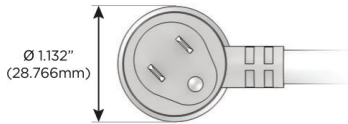

Plug:

Supplied with Low Profile Flat 45° Angle 120 VAC Plug

Optional Standard Straight 120 VAC Plug

Optional Straight 120 VAC Pass-through Plug

- CLEAN, COMPACT DESIGN
- STREAMLINED
- LOW PROFILE
- SIDE-EXITING CORDS
- PLUG & PLAY
- 6' AC CORD & PLUG (FLAT PLUG STANDARD)
- CUSTOMIZABLE CONFIGURATIONS AND FINISHES
- UL LISTED FOR MOUNTING IN FURNITURE
- 15A

M-POWER-5T

AC POWER & DATA CONNECTIVITY SOLUTION

M-POWER-5TW-AAAAA-B2ATP

Specs:

Modules/Ports:

- A Tamper Resistant AC Receptacle

Distributed by

Mormax Company, Inc.