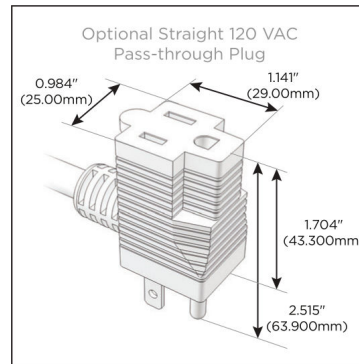

Plug:

Supplied with Low Profile Flat 45° Angle 120 VAC Plug

Optional Standard Straight 120 VAC Plug

Optional Straight 120 VAC Pass-through Plug

- CLEAN, COMPACT DESIGN
- STREAMLINED
- LOW PROFILE
- SIDE-EXITING CORDS
- PLUG & PLAY
- 6' AC CORD & PLUG (FLAT PLUG STANDARD)
- CUSTOMIZABLE CONFIGURATIONS AND FINISHES
- UL LISTED FOR MOUNTING IN FURNITURE
- 15A

M-POWER-5T

AC POWER & DATA CONNECTIVITY SOLUTION

M-POWER-5TW-AAAAA-B2ATP

Specs:

Modules/Ports:

- A Tamper Resistant AC Receptacle

Distributed by

Mormax Company, Inc.