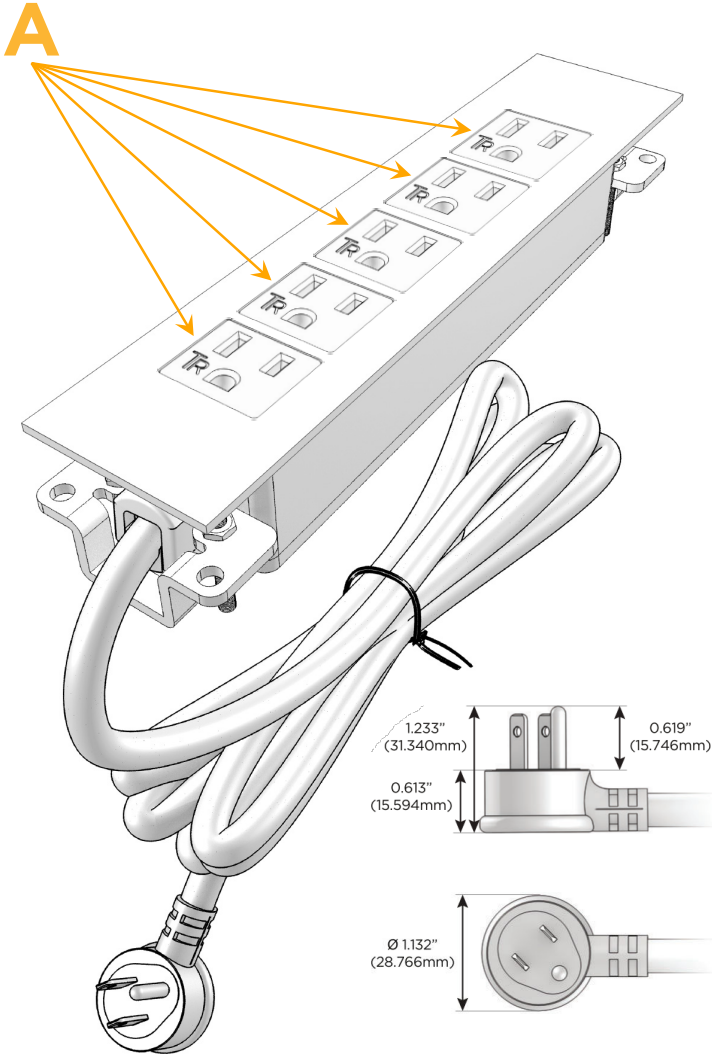

Trim Plate Finish: **SATIN BLACK (ABS)**

Custom Finishes Available

M-POWER-5TW-AAAAA-B2ATP

Features:

Module/Port Options:

- A** Tamper Resistant AC Receptacle
- E** USB-A & USB-C (20W)
- M** Double USB-A (Fast Charging Ports - 18W)
- H** HDMI
- 6** CAT 6
- 12** RJ 12
- X** Switched AC
- Y** 3-Way Switch (Low Voltage)
- V** USB-C (45W High Speed Charging Port)
- S** USB-C (25W High Speed Charging Port)
- R** Switched AC (Rocker Switch)
- D** Dimmer Switch

Plug:

Supplied with Low Profile Flat 45° Angle 120 VAC Plug

Optional Standard Straight 120 VAC Plug

Optional Straight 120 VAC Pass-through Plug

- CLEAN, COMPACT DESIGN
- STREAMLINED
- LOW PROFILE
- SIDE-EXITING CORDS
- PLUG & PLAY
- 6' AC CORD & PLUG (FLAT PLUG STANDARD)
- CUSTOMIZABLE CONFIGURATIONS AND FINISHES
- UL LISTED FOR MOUNTING IN FURNITURE
- 15A

M-POWER-5T

AC POWER & DATA CONNECTIVITY SOLUTION

M-POWER-5TW-AAAAA-B2ATP

Specs:

Modules/Ports:

- A Tamper Resistant AC Receptacle

Distributed by

Mormax Company, Inc.