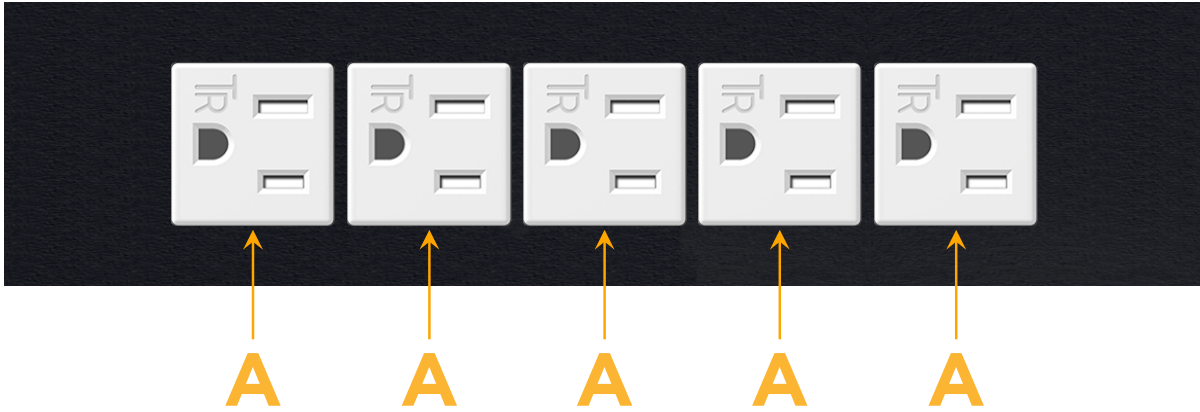

Trim Plate Finish: **SATIN BLACK (ABS)**

Custom Finishes Available

M-POWER-5TW-AAAAA-B2ATP

Features:

Module/Port Options:

- A** Tamper Resistant AC Receptacle
- E** USB-A & USB-C (20W)
- M** Double USB-A (Fast Charging Ports - 18W)
- H** HDMI
- 6** CAT 6
- 12** RJ 12
- X** Switched AC
- Y** 3-Way Switch (Low Voltage)
- V** USB-C (45W High Speed Charging Port)
- S** USB-C (25W High Speed Charging Port)
- R** Switched AC (Rocker Switch)
- D** Dimmer Switch

Plug:

Supplied with Low Profile Flat 45° Angle 120 VAC Plug

Optional Standard Straight 120 VAC Plug

Optional Straight 120 VAC Pass-through Plug

- CLEAN, COMPACT DESIGN
- STREAMLINED
- LOW PROFILE
- SIDE-EXITING CORDS
- PLUG & PLAY
- 6' AC CORD & PLUG (FLAT PLUG STANDARD)
- CUSTOMIZABLE CONFIGURATIONS AND FINISHES
- UL LISTED FOR MOUNTING IN FURNITURE
- 15A

M-POWER-5T

AC POWER & DATA CONNECTIVITY SOLUTION

M-POWER-5TW-AAAAA-B2ATP

Specs:

Modules/Ports:

- A Tamper Resistant AC Receptacle

Distributed by

Mormax Company, Inc.