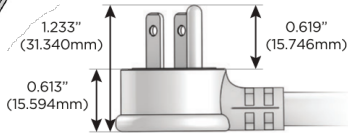

M-POWER-5T

AC POWER & DATA CONNECTIVITY SOLUTION

M-POWER-5TW-AAAAA-B2ATP

Specs:

Modules/Ports:

- A Tamper Resistant AC Receptacle

Distributed by

Mormax Company, Inc.