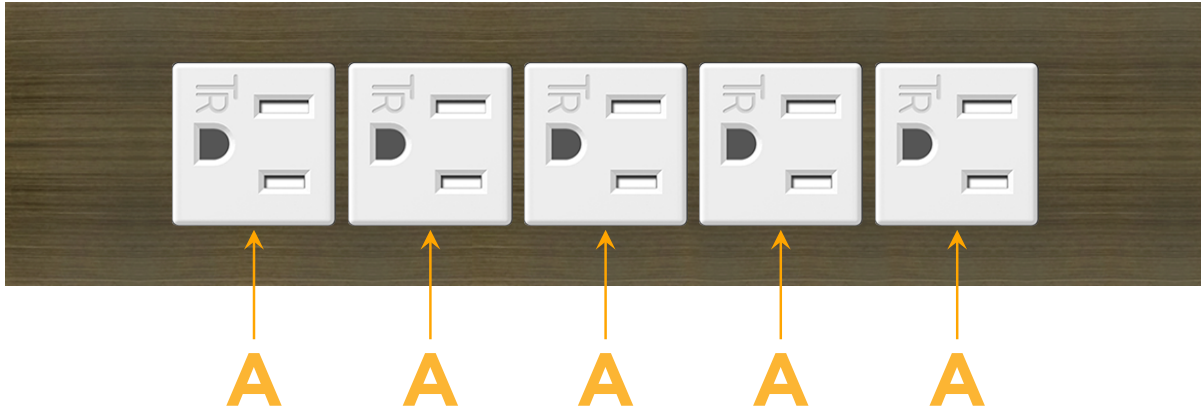

M-POWER-5T

AC POWER & DATA CONNECTIVITY SOLUTION

M-POWER-5TW-AAAAA-APATP

Distributed by

Mormax Company, Inc.

8 Westchester Plaza

Elmsford, NY 10523

914-699-0101

sales@mormax.com

mormax.com

Metro Light & Power's line of power & data solutions offers sophisticated design elements combined with greater ease of installation. Streamlined and low-profile, enhanced by side-exiting cords, our outlets advance the industry with their cutting edge look and feel. We believe flexibility is key, and we provide a variety of mounting options, including the ability to mount in limited spaces. Our outlets are available in many finishes and configurations, in addition to a custom color and finish capability for our clients.

Trim Plate Finish: **SPECIAL ANTIQUE BRONZE (ABS)**

Custom Finishes Available

M-POWER-5TW-AAAAA-APATP

Features:

Module/Port Options:

- **A** Tamper Resistant AC Receptacle
- **E** USB-A & USB-C (20W)
- **M** Double USB-A (Fast Charging Ports - 18W)
- **H** HDMI
- **6** CAT 6
- **12** RJ 12
- **X** Switched AC
- **Y** 3-Way Switch (Low Voltage)
- **V** USB-C (45W High Speed Charging Port)
- **S** USB-C (25W High Speed Charging Port)
- **R** Switched AC (Rocker Switch)
- **D** Dimmer Switch

Plug:

Supplied with Low Profile Flat 45° Angle 120 VAC Plug

Optional Standard Straight 120 VAC Plug

Optional Straight 120 VAC Pass-through Plug

- CLEAN, COMPACT DESIGN
- STREAMLINED
- LOW PROFILE
- SIDE-EXITING CORDS
- PLUG & PLAY
- 6' AC CORD & PLUG (FLAT PLUG STANDARD)
- CUSTOMIZABLE CONFIGURATIONS AND FINISHES
- UL LISTED FOR MOUNTING IN FURNITURE
- 15A