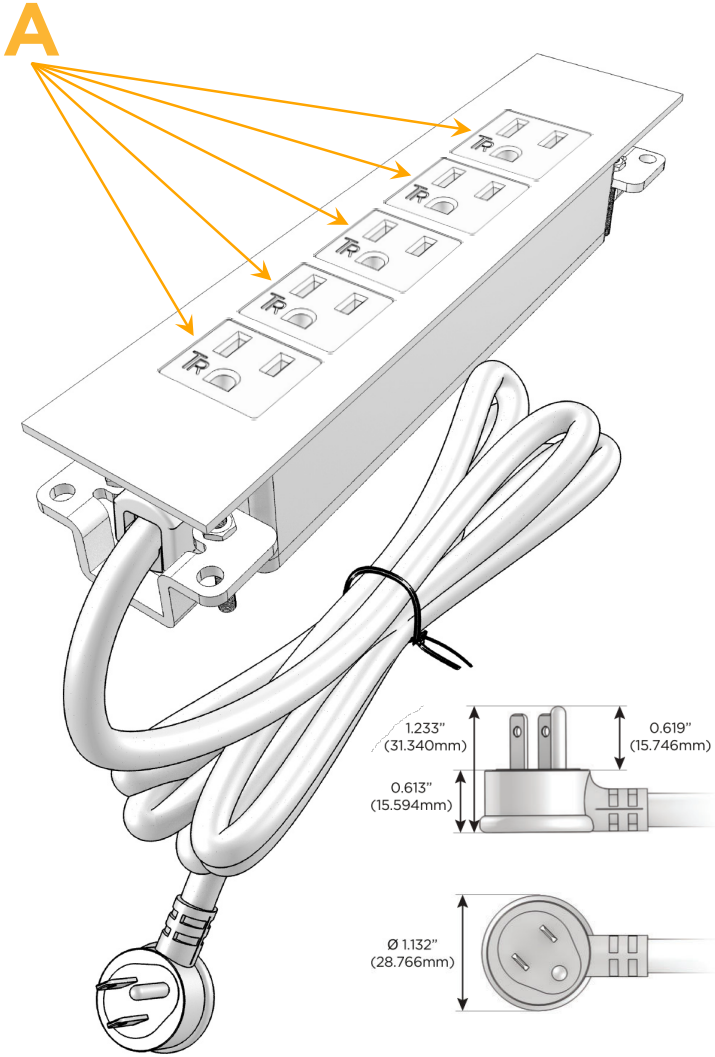

M-POWER-5T

AC POWER & DATA CONNECTIVITY SOLUTION

M-POWER-5TW-AAAAA-APATP

Specs:

Modules/Ports:

- A Tamper Resistant AC Receptacle

Distributed by

Mormax Company, Inc.

8 Westchester Plaza

Elmsford, NY 10523

914-699-0101

sales@mormax.com

mormax.com