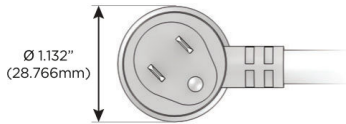

M-POWER-5T

AC POWER & DATA CONNECTIVITY SOLUTION

M-POWER-5TW-AAAAA-APATP

Specs:

Modules/Ports:

- A Tamper Resistant AC Receptacle

Distributed by

Mormax Company, Inc.

8 Westchester Plaza

Elmsford, NY 10523

914-699-0101

sales@mormax.com

mormax.com

TOP