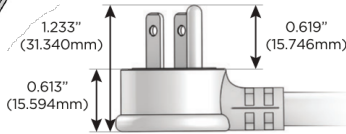

M-POWER-5T

AC POWER & DATA CONNECTIVITY SOLUTION

M-POWER-5TW-AAAAA-APATP

Specs:

Modules/Ports:

- A Tamper Resistant AC Receptacle

Distributed by

Mormax Company, Inc.

8 Westchester Plaza

Elmsford, NY 10523

914-699-0101

sales@mormax.com

mormax.com

TOP