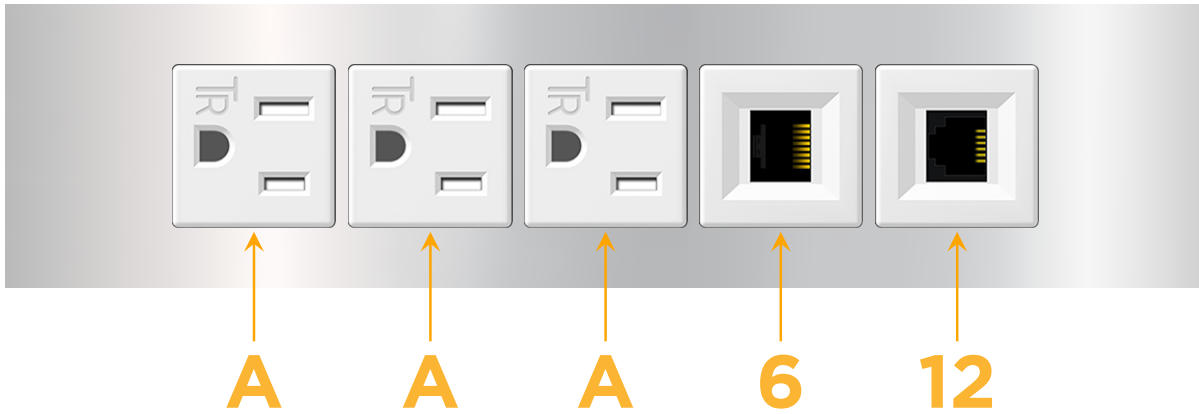

M-POWER-5T

AC POWER & DATA CONNECTIVITY SOLUTION

M-POWER-5TW-AAA612-CRATP

Distributed by

Mormax Company, Inc.

8 Westchester Plaza

Elmsford, NY 10523

914-699-0101

sales@mormax.com

mormax.com

Metro Light & Power's line of power & data solutions offers sophisticated design elements combined with greater ease of installation. Streamlined and low-profile, enhanced by side-exiting cords, our outlets advance the industry with their cutting edge look and feel. We believe flexibility is key, and we provide a variety of mounting options, including the ability to mount in limited spaces. Our outlets are available in many finishes and configurations, in addition to a custom color and finish capability for our clients.

Trim Plate Finish: **CHROME (ABS)**

Custom Finishes Available

M-POWER-5TW-AAA612-CRATP

Features:

Module/Port Options:

- **A** Tamper Resistant AC Receptacle
- **E** USB-A & USB-C (20W)
- **M** Double USB-A (Fast Charging Ports - 18W)
- **H** HDMI
- **6** CAT 6
- **12** RJ 12
- **X** Switched AC
- **Y** 3-Way Switch (Low Voltage)
- **V** USB-C (45W High Speed Charging Port)
- **S** USB-C (25W High Speed Charging Port)
- **R** Switched AC (Rocker Switch)
- **D** Dimmer Switch

Plug:

Supplied with Low Profile Flat 45° Angle 120 VAC Plug

Optional Standard Straight 120 VAC Plug

Optional Straight 120 VAC Pass-through Plug

- CLEAN, COMPACT DESIGN
- STREAMLINED
- LOW PROFILE
- SIDE-EXITING CORDS
- PLUG & PLAY
- 6' AC CORD & PLUG (FLAT PLUG STANDARD)
- CUSTOMIZABLE CONFIGURATIONS AND FINISHES
- UL LISTED FOR MOUNTING IN FURNITURE
- 15A