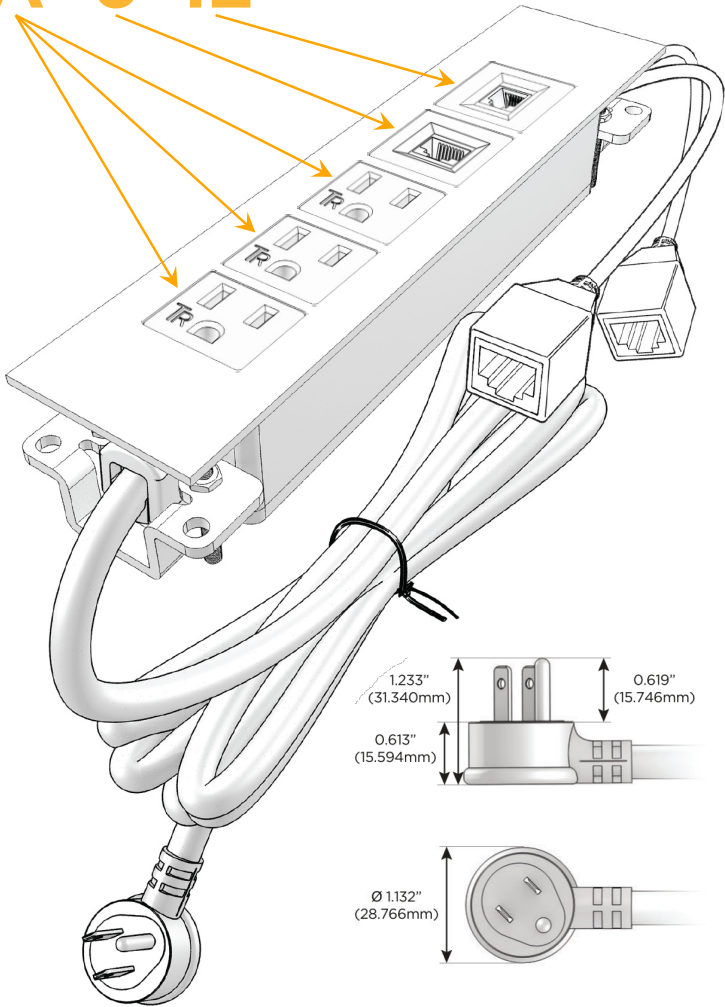

M-POWER-5T

AC POWER & DATA CONNECTIVITY SOLUTION

M-POWER-5TW-AAA612-CRATP

Specs:

Modules/Ports:

- **A** Tamper Resistant AC Receptacle
- **6** CAT 6
- **12** RJ 12

A 6 12