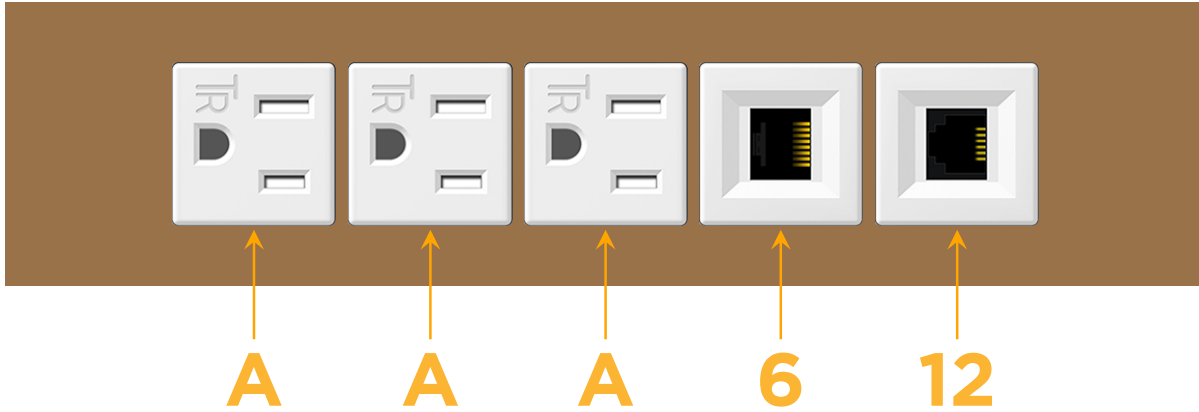

sales@mormax.com

mormax.com

Metro Light & Power's line of power & data solutions offers sophisticated design elements combined with greater ease of installation. Streamlined and low-profile, enhanced by side-exiting cords, our outlets advance the industry with their cutting edge look and feel. We believe flexibility is key, and we provide a variety of mounting options, including the ability to mount in limited spaces. Our outlets are available in many finishes and configurations, in addition to a custom color and finish capability for our clients.

Trim Plate Finish: **ARCHITECTURAL BRONZE (ABS)**

Custom Finishes Available

M-POWER-5TW-AAA612-BZ5ATP

Features:

Module/Port Options:

- A** Tamper Resistant AC Receptacle
- E** USB-A & USB-C (20W)
- M** Double USB-A (Fast Charging Ports - 18W)
- H** HDMI
- 6** CAT 6
- 12** RJ 12
- X** Switched AC
- Y** 3-Way Switch (Low Voltage)
- V** USB-C (45W High Speed Charging Port)
- S** USB-C (25W High Speed Charging Port)
- R** Switched AC (Rocker Switch)
- D** Dimmer Switch

Plug:

Supplied with Low Profile Flat 45° Angle 120 VAC Plug

Optional Standard Straight 120 VAC Plug

Optional Straight 120 VAC Pass-through Plug

- CLEAN, COMPACT DESIGN
- STREAMLINED
- LOW PROFILE
- SIDE-EXITING CORDS
- PLUG & PLAY
- 6' AC CORD & PLUG (FLAT PLUG STANDARD)
- CUSTOMIZABLE CONFIGURATIONS AND FINISHES
- UL LISTED FOR MOUNTING IN FURNITURE
- 15A

M-POWER-5T

AC POWER & DATA CONNECTIVITY SOLUTION

M-POWER-5TW-AAA612-BZ5ATP

Specs:

Modules/Ports:

- A** Tamper Resistant AC Receptacle
- 6** CAT 6
- 12** RJ 12

A 6 12

Distributed by