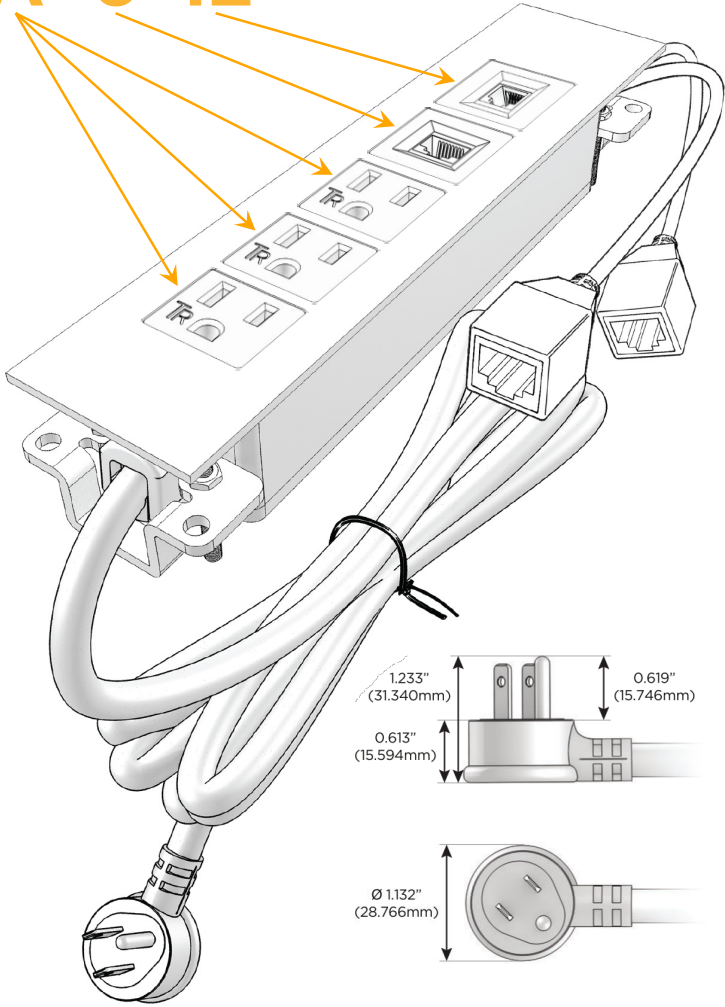

Trim Plate Finish: **ARCHITECTURAL BRONZE (ABS)**

Custom Finishes Available

M-POWER-5TW-AAA612-BZ5ATP

Features:

Module/Port Options:

- A** Tamper Resistant AC Receptacle
- E** USB-A & USB-C (20W)
- M** Double USB-A (Fast Charging Ports - 18W)
- H** HDMI
- 6** CAT 6
- 12** RJ 12
- X** Switched AC
- Y** 3-Way Switch (Low Voltage)
- V** USB-C (45W High Speed Charging Port)
- S** USB-C (25W High Speed Charging Port)
- R** Switched AC (Rocker Switch)
- D** Dimmer Switch

Plug:

Supplied with Low Profile Flat 45° Angle 120 VAC Plug

Optional Standard Straight 120 VAC Plug

Optional Straight 120 VAC Pass-through Plug

- CLEAN, COMPACT DESIGN
- STREAMLINED
- LOW PROFILE
- SIDE-EXITING CORDS
- PLUG & PLAY
- 6' AC CORD & PLUG (FLAT PLUG STANDARD)
- CUSTOMIZABLE CONFIGURATIONS AND FINISHES
- UL LISTED FOR MOUNTING IN FURNITURE
- 15A

M-POWER-5T

AC POWER & DATA CONNECTIVITY SOLUTION

M-POWER-5TW-AAA612-BZ5ATP

Specs:

Modules/Ports:

- A** Tamper Resistant AC Receptacle
- 6** CAT 6
- 12** RJ 12

A 6 12

Distributed by