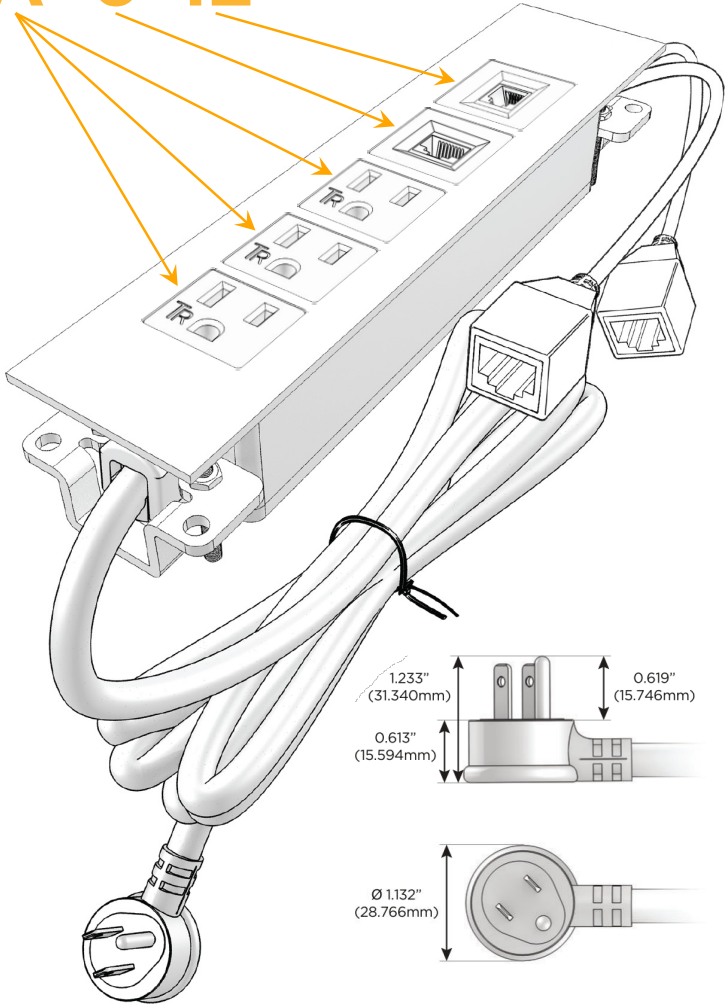

Trim Plate Finish: **ANTIQUED ARCHITECTURAL BRONZE (ABS)**

Custom Finishes Available

M-POWER-5TW-AAA612-BZ5AATP

Features:

Module/Port Options:

- A** Tamper Resistant AC Receptacle
- E** USB-A & USB-C (20W)
- M** Double USB-A (Fast Charging Ports - 18W)
- H** HDMI
- 6** CAT 6
- 12** RJ 12
- X** Switched AC
- Y** 3-Way Switch (Low Voltage)
- V** USB-C (45W High Speed Charging Port)
- S** USB-C (25W High Speed Charging Port)
- R** Switched AC (Rocker Switch)
- D** Dimmer Switch

Plug:

Supplied with Low Profile Flat 45° Angle 120 VAC Plug

Optional Standard Straight 120 VAC Plug

Optional Straight 120 VAC Pass-through Plug

- CLEAN, COMPACT DESIGN
- STREAMLINED
- LOW PROFILE
- SIDE-EXITING CORDS
- PLUG & PLAY
- 6' AC CORD & PLUG (FLAT PLUG STANDARD)
- CUSTOMIZABLE CONFIGURATIONS AND FINISHES
- UL LISTED FOR MOUNTING IN FURNITURE
- 15A

M-POWER-5T

AC POWER & DATA CONNECTIVITY SOLUTION

M-POWER-5TW-AAA612-BZ5AATP

Specs:

Modules/Ports:

- A** Tamper Resistant AC Receptacle
- 6** CAT 6
- 12** RJ 12

A 6 12

Distributed by