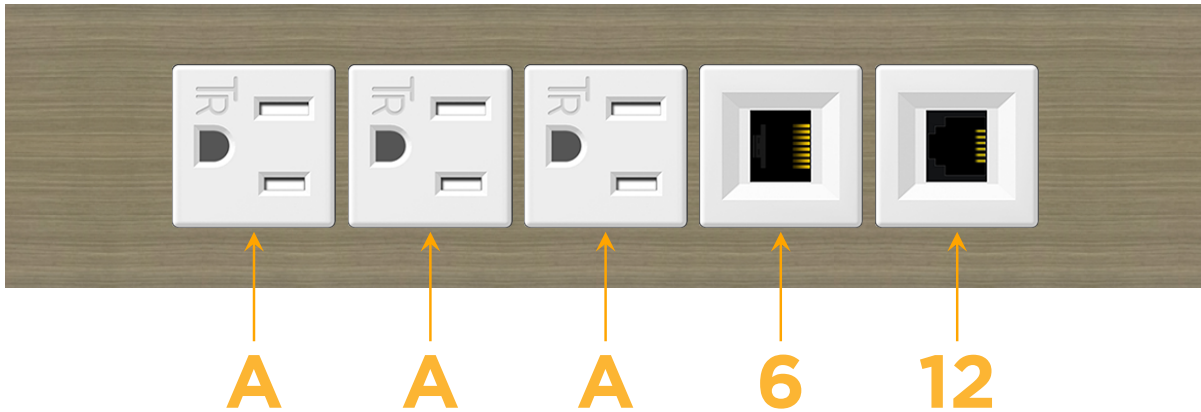

Trim Plate Finish: **ANTIQUED ARCHITECTURAL BRONZE (ABS)**

Custom Finishes Available

M-POWER-5TW-AAA612-BZ5AATP

Features:

Module/Port Options:

- A** Tamper Resistant AC Receptacle
- E** USB-A & USB-C (20W)
- M** Double USB-A (Fast Charging Ports - 18W)
- H** HDMI
- 6** CAT 6
- 12** RJ 12
- X** Switched AC
- Y** 3-Way Switch (Low Voltage)
- V** USB-C (45W High Speed Charging Port)
- S** USB-C (25W High Speed Charging Port)
- R** Switched AC (Rocker Switch)
- D** Dimmer Switch

Plug:

Supplied with Low Profile Flat 45° Angle 120 VAC Plug

Optional Standard Straight 120 VAC Plug

Optional Straight 120 VAC Pass-through Plug

- CLEAN, COMPACT DESIGN
- STREAMLINED
- LOW PROFILE
- SIDE-EXITING CORDS
- PLUG & PLAY
- 6' AC CORD & PLUG (FLAT PLUG STANDARD)
- CUSTOMIZABLE CONFIGURATIONS AND FINISHES
- UL LISTED FOR MOUNTING IN FURNITURE
- 15A

M-POWER-5T

AC POWER & DATA CONNECTIVITY SOLUTION

M-POWER-5TW-AAA612-BZ5AATP

Specs:

Modules/Ports:

- A** Tamper Resistant AC Receptacle
- 6** CAT 6
- 12** RJ 12

A 6 12

Distributed by