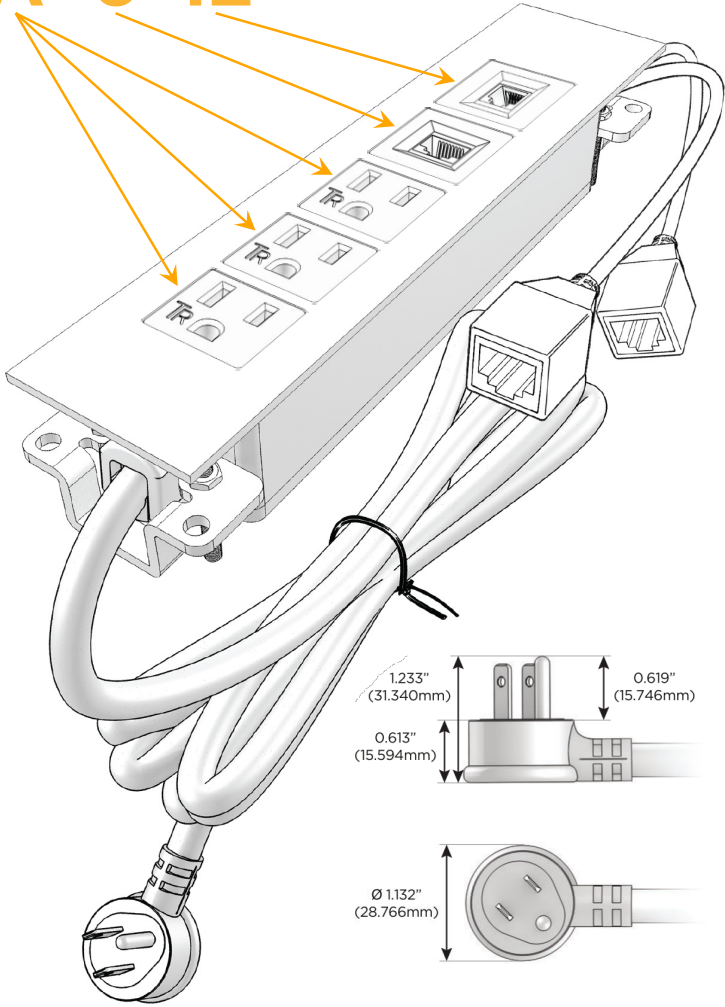

Trim Plate Finish: **BRASS (ABS)**

Custom Finishes Available

M-POWER-5TW-AAA612-BRATP

Features:

Module/Port Options:

- A** Tamper Resistant AC Receptacle
- E** USB-A & USB-C (20W)
- M** Double USB-A (Fast Charging Ports - 18W)
- H** HDMI
- 6** CAT 6
- 12** RJ 12
- X** Switched AC
- Y** 3-Way Switch (Low Voltage)
- V** USB-C (45W High Speed Charging Port)
- S** USB-C (25W High Speed Charging Port)
- R** Switched AC (Rocker Switch)
- D** Dimmer Switch

Plug:

Supplied with Low Profile Flat 45° Angle 120 VAC Plug

Optional Standard Straight 120 VAC Plug

Optional Straight 120 VAC Pass-through Plug

- CLEAN, COMPACT DESIGN
- STREAMLINED
- LOW PROFILE
- SIDE-EXITING CORDS
- PLUG & PLAY
- 6' AC CORD & PLUG (FLAT PLUG STANDARD)
- CUSTOMIZABLE CONFIGURATIONS AND FINISHES
- UL LISTED FOR MOUNTING IN FURNITURE
- 15A

M-POWER-5T

AC POWER & DATA CONNECTIVITY SOLUTION

M-POWER-5TW-AAA612-BRATP

Specs:

Modules/Ports:

- A** Tamper Resistant AC Receptacle
- 6** CAT 6
- 12** RJ 12

A 6 12

Distributed by