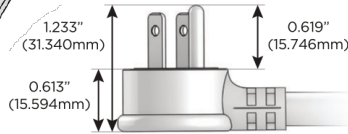

M-POWER-5T

AC POWER & DATA CONNECTIVITY SOLUTION

M-POWER-5TW-AAA612-BRATP

Specs:

Modules/Ports:

- A** Tamper Resistant AC Receptacle
- 6** CAT 6
- 12** RJ 12

A 6 12

Distributed by