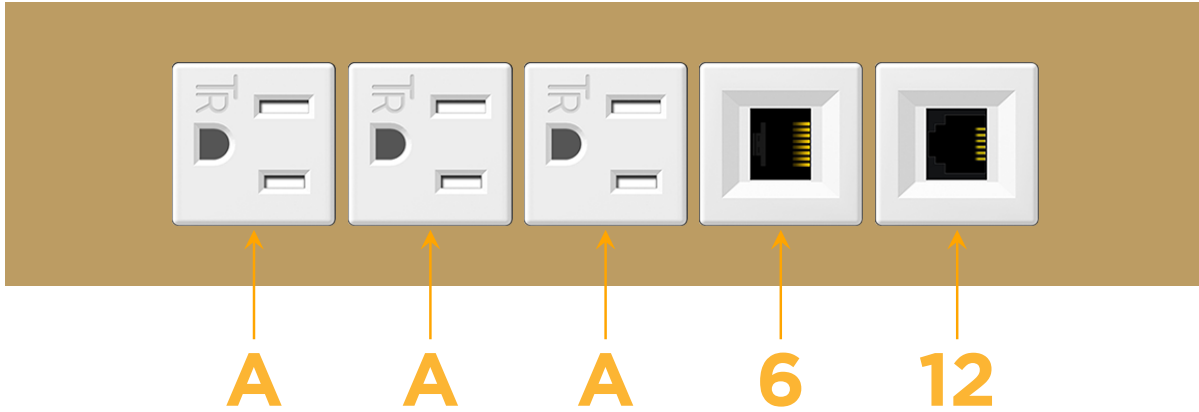

sales@mormax.com

mormax.com

Metro Light & Power's line of power & data solutions offers sophisticated design elements combined with greater ease of installation. Streamlined and low-profile, enhanced by side-exiting cords, our outlets advance the industry with their cutting edge look and feel. We believe flexibility is key, and we provide a variety of mounting options, including the ability to mount in limited spaces. Our outlets are available in many finishes and configurations, in addition to a custom color and finish capability for our clients.

Trim Plate Finish: **BRASS (ABS)**

Custom Finishes Available

M-POWER-5TW-AAA612-BRATP

Features:

Module/Port Options:

- A** Tamper Resistant AC Receptacle
- E** USB-A & USB-C (20W)
- M** Double USB-A (Fast Charging Ports - 18W)
- H** HDMI
- 6** CAT 6
- 12** RJ 12
- X** Switched AC
- Y** 3-Way Switch (Low Voltage)
- V** USB-C (45W High Speed Charging Port)
- S** USB-C (25W High Speed Charging Port)
- R** Switched AC (Rocker Switch)
- D** Dimmer Switch

Plug:

Supplied with Low Profile Flat 45° Angle 120 VAC Plug

Optional Standard Straight 120 VAC Plug

Optional Straight 120 VAC Pass-through Plug

- CLEAN, COMPACT DESIGN
- STREAMLINED
- LOW PROFILE
- SIDE-EXITING CORDS
- PLUG & PLAY
- 6' AC CORD & PLUG (FLAT PLUG STANDARD)
- CUSTOMIZABLE CONFIGURATIONS AND FINISHES
- UL LISTED FOR MOUNTING IN FURNITURE
- 15A

M-POWER-5T

AC POWER & DATA CONNECTIVITY SOLUTION

M-POWER-5TW-AAA612-BRATP

Specs:

Modules/Ports:

- A** Tamper Resistant AC Receptacle
- 6** CAT 6
- 12** RJ 12

A 6 12

Distributed by