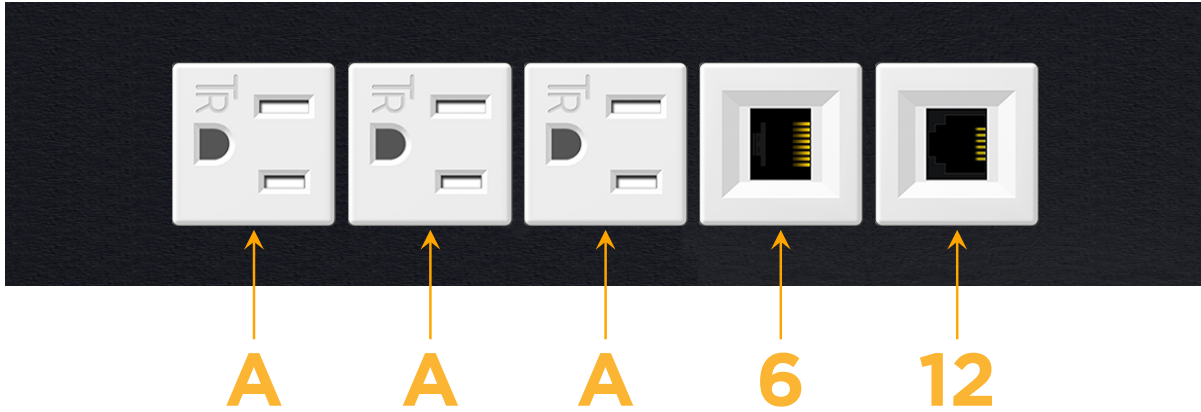

M-POWER-5T

AC POWER & DATA CONNECTIVITY SOLUTION

M-POWER-5TW-AAA612-B2ATP

Distributed by

Mormax Company, Inc.

8 Westchester Plaza

Elmsford, NY 10523

914-699-0101

sales@mormax.com

mormax.com

Metro Light & Power's line of power & data solutions offers sophisticated design elements combined with greater ease of installation. Streamlined and low-profile, enhanced by side-exiting cords, our outlets advance the industry with their cutting edge look and feel. We believe flexibility is key, and we provide a variety of mounting options, including the ability to mount in limited spaces. Our outlets are available in many finishes and configurations, in addition to a custom color and finish capability for our clients.

Trim Plate Finish: **SATIN BLACK (ABS)**

Custom Finishes Available

M-POWER-5TW-AAA612-B2ATP

Features:

Module/Port Options:

- **A** Tamper Resistant AC Receptacle
- **E** USB-A & USB-C (20W)
- **M** Double USB-A (Fast Charging Ports - 18W)
- **H** HDMI
- **6** CAT 6
- **12** RJ 12
- **X** Switched AC
- **Y** 3-Way Switch (Low Voltage)
- **V** USB-C (45W High Speed Charging Port)
- **S** USB-C (25W High Speed Charging Port)
- **R** Switched AC (Rocker Switch)
- **D** Dimmer Switch

Plug:

Supplied with Low Profile Flat 45° Angle 120 VAC Plug

Optional Standard Straight 120 VAC Plug

Optional Straight 120 VAC Pass-through Plug

- CLEAN, COMPACT DESIGN
- STREAMLINED
- LOW PROFILE
- SIDE-EXITING CORDS
- PLUG & PLAY
- 6' AC CORD & PLUG (FLAT PLUG STANDARD)
- CUSTOMIZABLE CONFIGURATIONS AND FINISHES
- UL LISTED FOR MOUNTING IN FURNITURE
- 15A