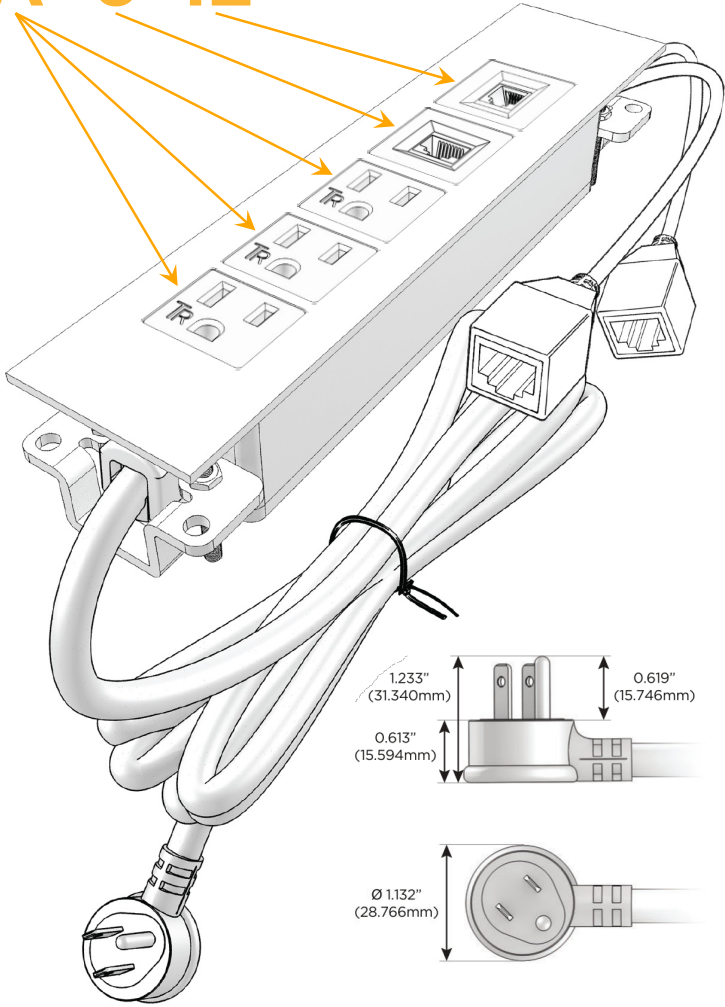

M-POWER-5T

AC POWER & DATA CONNECTIVITY SOLUTION

M-POWER-5TW-AAA612-B2ATP

Specs:

Modules/Ports:

- **A** Tamper Resistant AC Receptacle
- **6** CAT 6
- **12** RJ 12

A 6 12