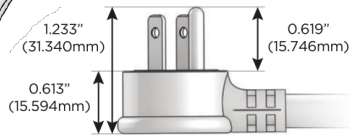

M-POWER-5T

AC POWER & DATA CONNECTIVITY SOLUTION

M-POWER-5TW-AAA612-B2ATP

Specs:

Modules/Ports:

- **A** Tamper Resistant AC Receptacle
- **6** CAT 6
- **12** RJ 12

A 6 12