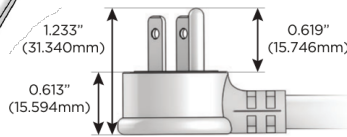

M-POWER-5T

AC POWER & DATA CONNECTIVITY SOLUTION

M-POWER-5TT2-XAMD-T2STP

Specs:

Modules/Ports:

- **X** Switched AC
- **A** Tamper Resistant AC Receptacle
- **M** Double USB-A (Fast Charging Ports - 18W)
- **D** Dimmer Switch

X A M D