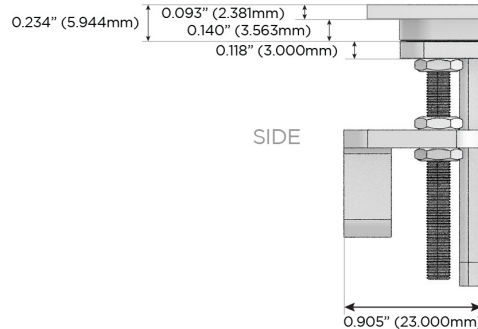

M-POWER-5T

AC POWER & DATA CONNECTIVITY SOLUTION

M-POWER-5TT2-XAMD-T2STP

Specs:

Modules/Ports:

- **X** Switched AC
- **A** Tamper Resistant AC Receptacle
- **M** Double USB-A (Fast Charging Ports - 18W)
- **D** Dimmer Switch

X A M D

TOP

Distributed by

Mormax Company, Inc.

8 Westchester Plaza

Elmsford, NY 10523

914-699-0101

sales@mormax.com

mormax.com