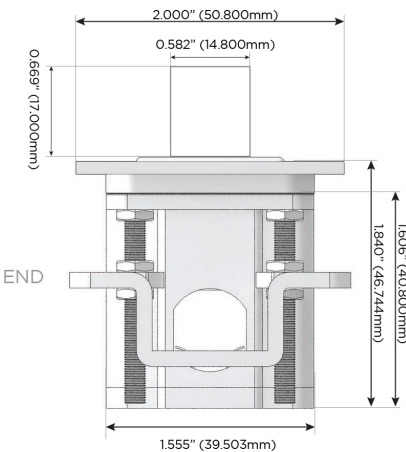

M-POWER-5T

AC POWER & DATA CONNECTIVITY SOLUTION

M-POWER-5TT2-XAMD-T2STP

Specs:

Modules/Ports:

- **X** Switched AC
- **A** Tamper Resistant AC Receptacle
- **M** Double USB-A (Fast Charging Ports - 18W)
- **D** Dimmer Switch

X A M D

TOP

Distributed by

Mormax Company, Inc.

8 Westchester Plaza

Elmsford, NY 10523

914-699-0101

sales@mormax.com

mormax.com