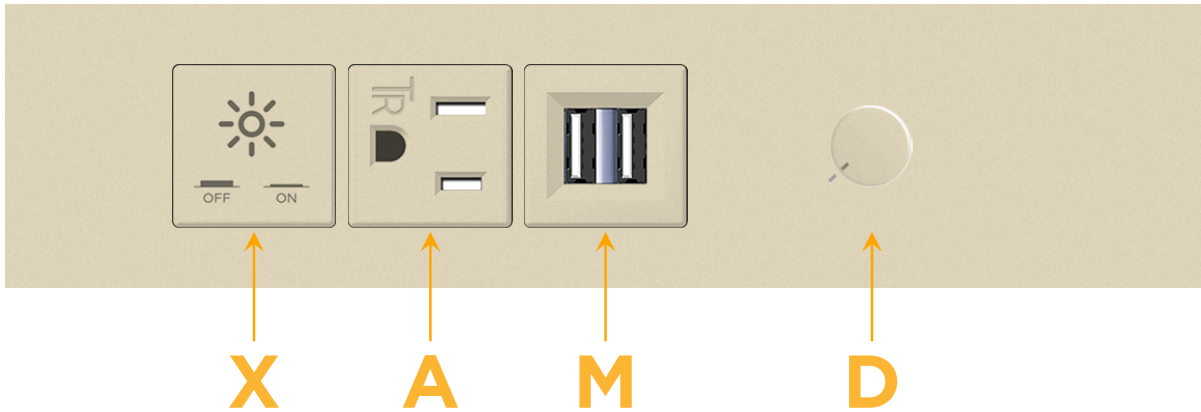

Trim Plate Finish: **UNICOLOR™ SAND (ZINC/STEEL)**

Custom Finishes Available

M-POWER-5TT2-XAMD-T2STP

Features:

Module/Port Options:

- A** Tamper Resistant AC Receptacle
- E** USB-A & USB-C (20W)
- M** Double USB-A (Fast Charging Ports - 18W)
- H** HDMI
- 6** CAT 6
- 12** RJ 12
- X** Switched AC
- Y** 3-Way Switch (Low Voltage)
- V** USB-C (45W High Speed Charging Port)
- S** USB-C (25W High Speed Charging Port)
- R** Switched AC (Rocker Switch)
- D** Dimmer Switch

Plug:

Supplied with Low Profile Flat 45° Angle 120 VAC Plug

Optional Standard Straight 120 VAC Plug

Optional Straight 120 VAC Pass-through Plug

- CLEAN, COMPACT DESIGN
- STREAMLINED
- LOW PROFILE
- SIDE-EXITING CORDS
- PLUG & PLAY
- 6' AC CORD & PLUG (FLAT PLUG STANDARD)
- CUSTOMIZABLE CONFIGURATIONS AND FINISHES
- ETL LISTED FOR MOUNTING IN FURNITURE
- 15A