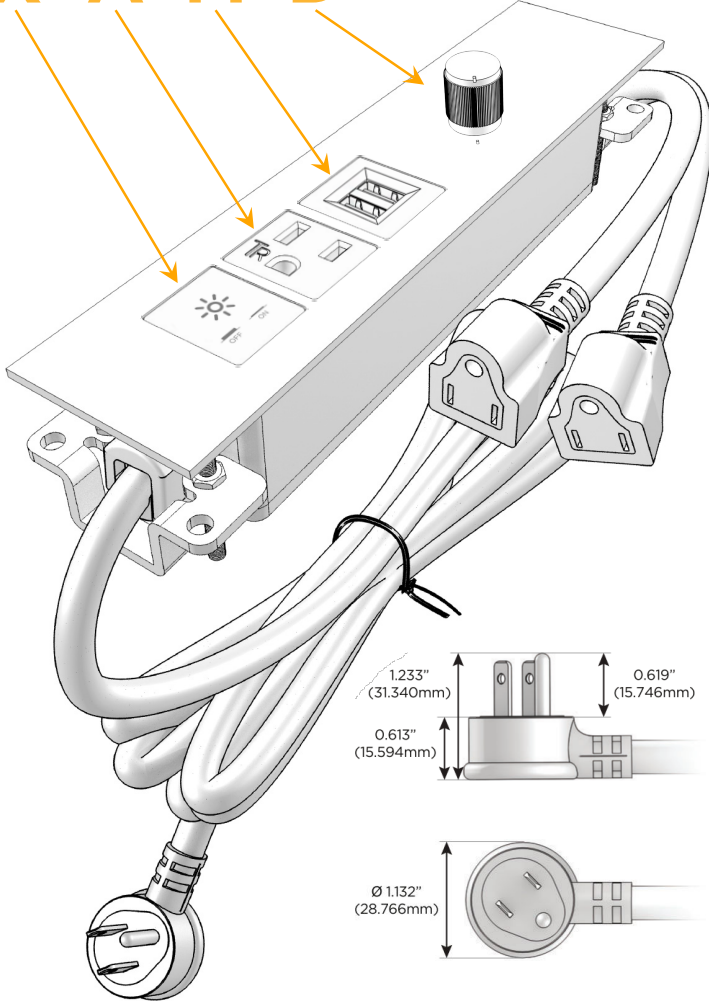

M-POWER-5T

AC POWER & DATA CONNECTIVITY SOLUTION

M-POWER-5TT2-XAMD-T2STP

Specs:

Modules/Ports:

- **X** Switched AC
- **A** Tamper Resistant AC Receptacle
- **M** Double USB-A (Fast Charging Ports - 18W)
- **D** Dimmer Switch

X A M D