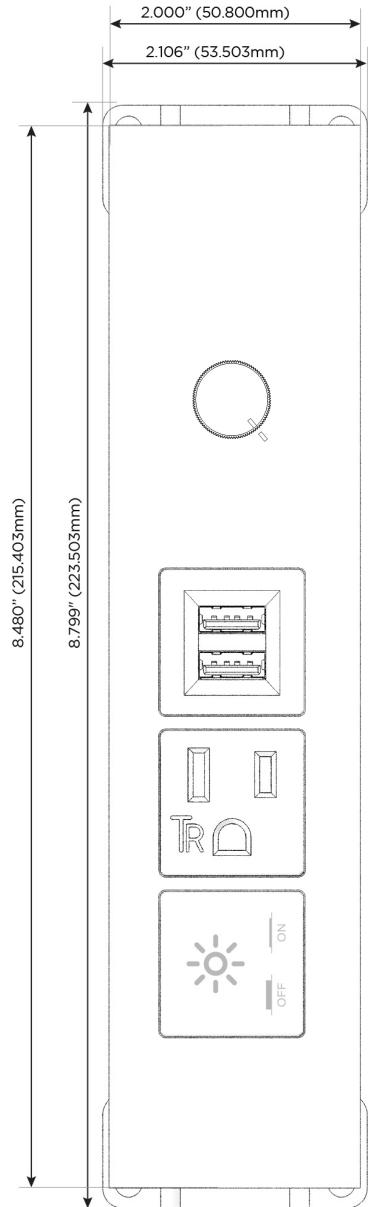

M-POWER-5T

AC POWER & DATA CONNECTIVITY SOLUTION

M-POWER-5TT2-XAMD-T2STP

Specs:

Modules/Ports:

- **X** Switched AC
- **A** Tamper Resistant AC Receptacle
- **M** Double USB-A (Fast Charging Ports - 18W)
- **D** Dimmer Switch

X A M D

TOP

Distributed by

Mormax Company, Inc.

8 Westchester Plaza

Elmsford, NY 10523

914-699-0101

sales@mormax.com

mormax.com