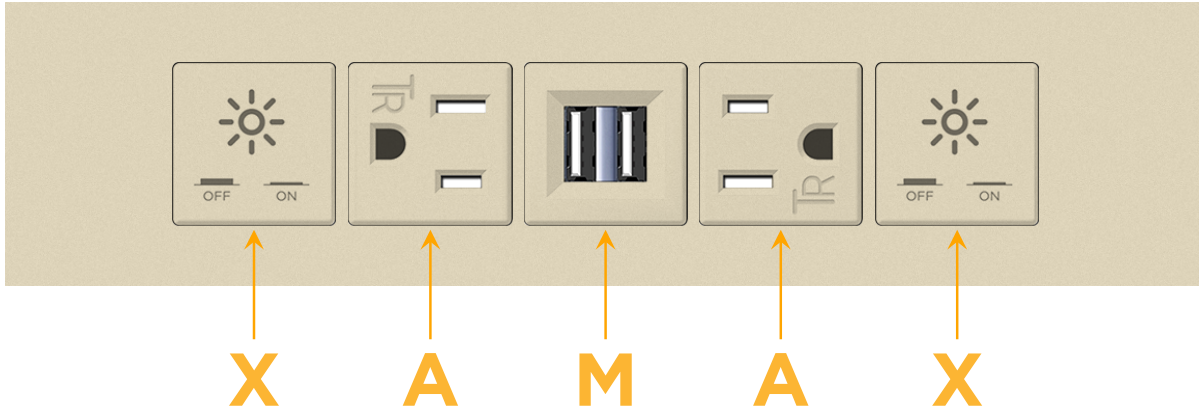

M-POWER-5T

AC POWER & DATA CONNECTIVITY SOLUTION

M-POWER-5TT2-XAMAX-T2ATP

Distributed by

Mormax Company, Inc.

8 Westchester Plaza

Elmsford, NY 10523

914-699-0101

sales@mormax.com

mormax.com

Metro Light & Power's line of power & data solutions offers sophisticated design elements combined with greater ease of installation. Streamlined and low-profile, enhanced by side-exiting cords, our outlets advance the industry with their cutting edge look and feel. We believe flexibility is key, and we provide a variety of mounting options, including the ability to mount in limited spaces. Our outlets are available in many finishes and configurations, in addition to a custom color and finish capability for our clients.

Trim Plate Finish: **UNICOLOR™ SAND (ABS)**

Custom Finishes Available

M-POWER-5TT2-XAMAX-T2ATP

Features:

Module/Port Options:

- **A** Tamper Resistant AC Receptacle
- **E** USB-A & USB-C (20W)
- **M** Double USB-A (Fast Charging Ports - 18W)
- **H** HDMI
- **6** CAT 6
- **12** RJ 12
- **X** Switched AC
- **Y** 3-Way Switch (Low Voltage)
- **V** USB-C (45W High Speed Charging Port)
- **S** USB-C (25W High Speed Charging Port)
- **R** Switched AC (Rocker Switch)
- **D** Dimmer Switch

Plug:

Supplied with Low Profile Flat 45° Angle 120 VAC Plug

Optional Standard Straight 120 VAC Plug

Optional Straight 120 VAC Pass-through Plug

- CLEAN, COMPACT DESIGN
- STREAMLINED
- LOW PROFILE
- SIDE-EXITING CORDS
- PLUG & PLAY
- 6' AC CORD & PLUG (FLAT PLUG STANDARD)
- CUSTOMIZABLE CONFIGURATIONS AND FINISHES
- UL LISTED FOR MOUNTING IN FURNITURE
- 15A