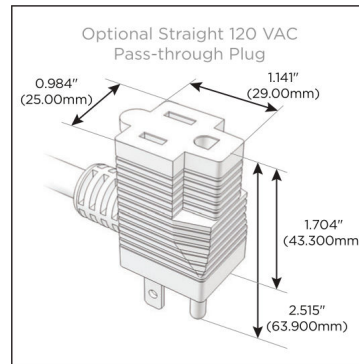

M-POWER-5T

AC POWER & DATA CONNECTIVITY SOLUTION

M-POWER-5TT2-XAMAX-T2ATP

Specs:

Modules/Ports:

- **X** Switched AC
- **A** Tamper Resistant AC Receptacle
- **M** Double USB-A (Fast Charging Ports - 18W)

X A M