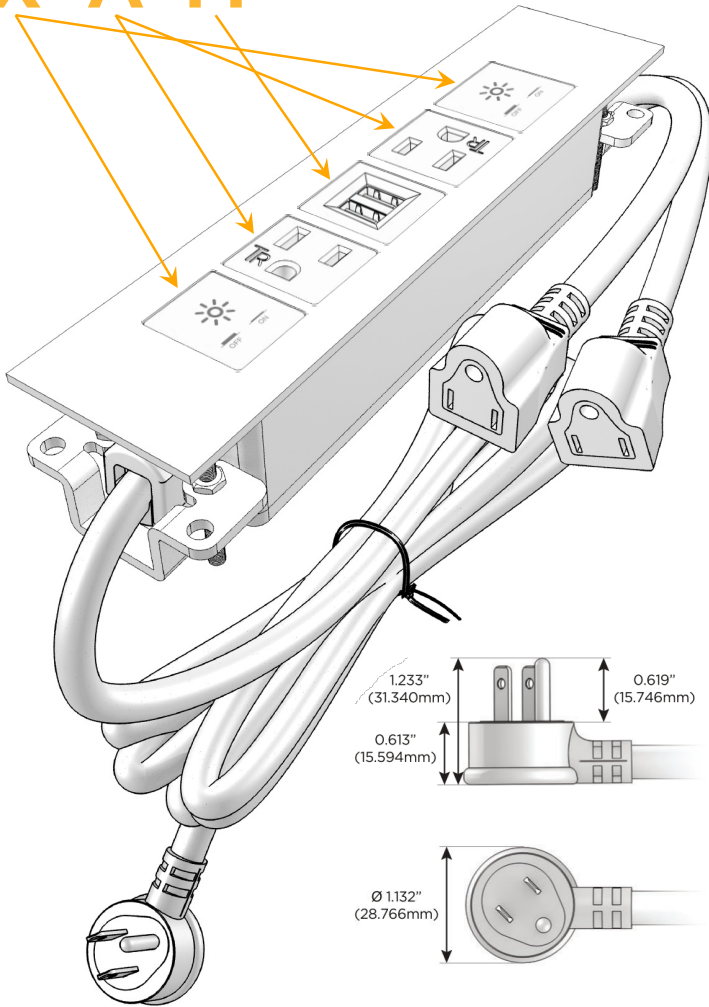

M-POWER-5T

AC POWER & DATA CONNECTIVITY SOLUTION

M-POWER-5TT2-XAMAX-T2ATP

Specs:

Modules/Ports:

- **X** Switched AC
- **A** Tamper Resistant AC Receptacle
- **M** Double USB-A (Fast Charging Ports - 18W)

X A M