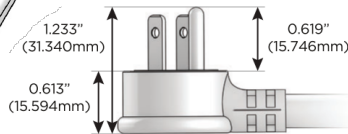

M-POWER-5T

AC POWER & DATA CONNECTIVITY SOLUTION

M-POWER-5TT2-XAMAX-T2ATP

Specs:

Modules/Ports:

- **X** Switched AC
- **A** Tamper Resistant AC Receptacle
- **M** Double USB-A (Fast Charging Ports - 18W)

X A M