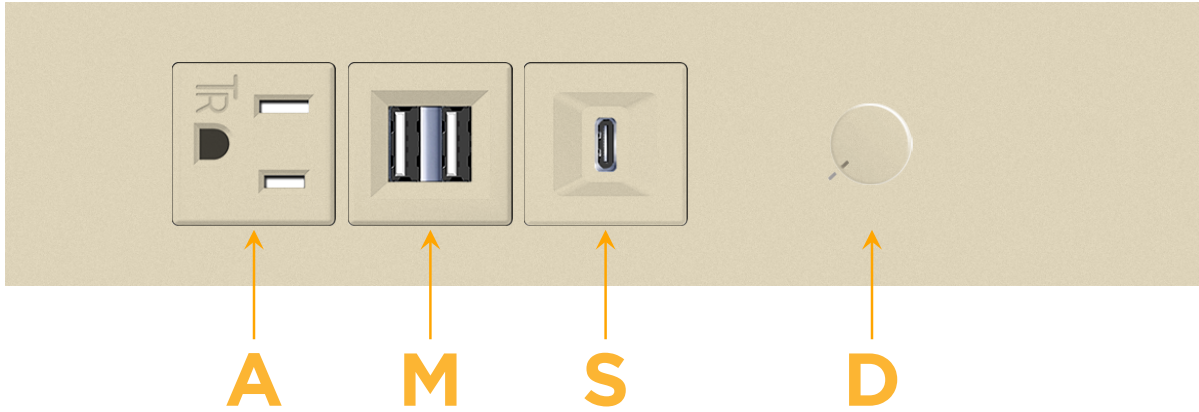

M-POWER-5T

AC POWER & DATA CONNECTIVITY SOLUTION

M-POWER-5TT2-AMSD-T2STP

Distributed by

Mormax Company, Inc.

8 Westchester Plaza

Elmsford, NY 10523

914-699-0101

sales@mormax.com

mormax.com

Metro Light & Power's line of power & data solutions offers sophisticated design elements combined with greater ease of installation. Streamlined and low-profile, enhanced by side-exiting cords, our outlets advance the industry with their cutting edge look and feel. We believe flexibility is key, and we provide a variety of mounting options, including the ability to mount in limited spaces. Our outlets are available in many finishes and configurations, in addition to a custom color and finish capability for our clients.

Trim Plate Finish: **UNICOLOR™ SAND (ZINC/STEEL)**

Custom Finishes Available

M-POWER-5TT2-AMSD-T2STP

Features:

Module/Port Options:

- **A** Tamper Resistant AC Receptacle
- **E** USB-A & USB-C (20W)
- **M** Double USB-A (Fast Charging Ports - 18W)
- **H** HDMI
- **6** CAT 6
- **12** RJ 12
- **X** Switched AC
- **Y** 3-Way Switch (Low Voltage)
- **V** USB-C (45W High Speed Charging Port)
- **S** USB-C (25W High Speed Charging Port)
- **R** Switched AC (Rocker Switch)
- **D** Dimmer Switch

Plug:

Supplied with Low Profile Flat 45° Angle 120 VAC Plug

Optional Standard Straight 120 VAC Plug

Optional Straight 120 VAC Pass-through Plug

- CLEAN, COMPACT DESIGN
- STREAMLINED
- LOW PROFILE
- SIDE-EXITING CORDS
- PLUG & PLAY
- 6' AC CORD & PLUG (FLAT PLUG STANDARD)
- CUSTOMIZABLE CONFIGURATIONS AND FINISHES
- ETL LISTED FOR MOUNTING IN FURNITURE
- 15A