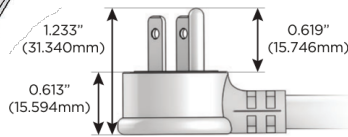

M-POWER-5T

AC POWER & DATA CONNECTIVITY SOLUTION

M-POWER-5TT2-AMSD-T2STP

Specs:

Modules/Ports:

- **A** Tamper Resistant AC Receptacle
- **M** Double USB-A (Fast Charging Ports - 18W)
- **S** USB-C (25W High Speed Charging Port)
- **D** Dimmer Switch