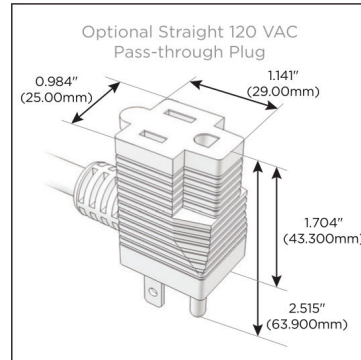

M-POWER-5T

AC POWER & DATA CONNECTIVITY SOLUTION

M-POWER-5TT2-AMSD-T2STP

Specs:

Modules/Ports:

- **A** Tamper Resistant AC Receptacle
- **M** Double USB-A (Fast Charging Ports - 18W)
- **S** USB-C (25W High Speed Charging Port)
- **D** Dimmer Switch