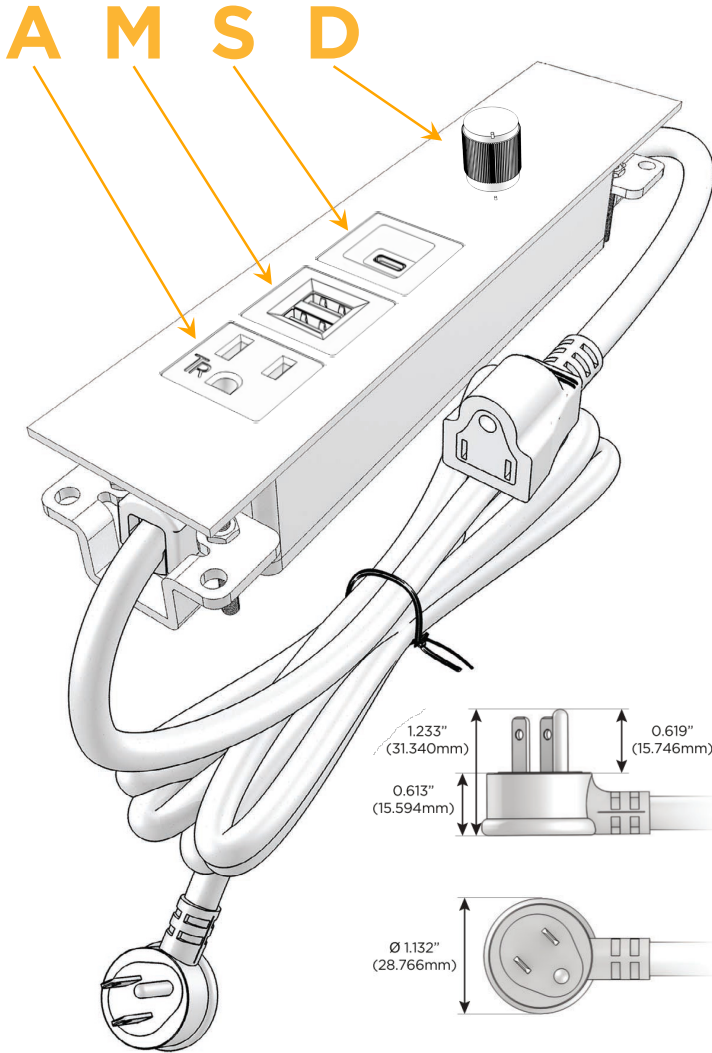

### Module/Port Options:

- A** Tamper Resistant AC Receptacle
- E** USB-A & USB-C (20W)
- M** Double USB-A (Fast Charging Ports - 18W)
- H** HDMI
- 6** CAT 6
- 12** RJ 12
- X** Switched AC
- Y** 3-Way Switch (Low Voltage)
- V** USB-C (45W High Speed Charging Port)
- S** USB-C (25W High Speed Charging Port)
- R** Switched AC (Rocker Switch)
- D** Dimmer Switch

### Plug:

Supplied with Low Profile Flat 45° Angle 120 VAC Plug

Optional Standard Straight 120 VAC Plug

Optional Straight 120 VAC Pass-through Plug

- CLEAN, COMPACT DESIGN
- STREAMLINED
- LOW PROFILE
- SIDE-EXITING CORDS
- PLUG & PLAY
- 6' AC CORD & PLUG (FLAT PLUG STANDARD)
- CUSTOMIZABLE CONFIGURATIONS AND FINISHES
- ETL LISTED FOR MOUNTING IN FURNITURE
- 15A

## AC POWER & DATA CONNECTIVITY SOLUTION

M-POWER-5TT2-AMSD-T2STP

Specs:

### Modules/Ports:

- A** Tamper Resistant AC Receptacle
- M** Double USB-A (Fast Charging Ports - 18W)
- S** USB-C (25W High Speed Charging Port)
- D** Dimmer Switch

Distributed by

Mormax Company, Inc.

8 Westchester Plaza