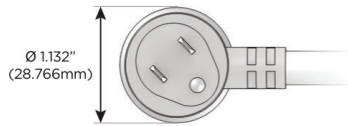

M-POWER-5T

AC POWER & DATA CONNECTIVITY SOLUTION

M-POWER-5TT2-AMSD-T2STP

Specs:

Modules/Ports:

- **A** Tamper Resistant AC Receptacle
- **M** Double USB-A (Fast Charging Ports - 18W)
- **S** USB-C (25W High Speed Charging Port)
- **D** Dimmer Switch