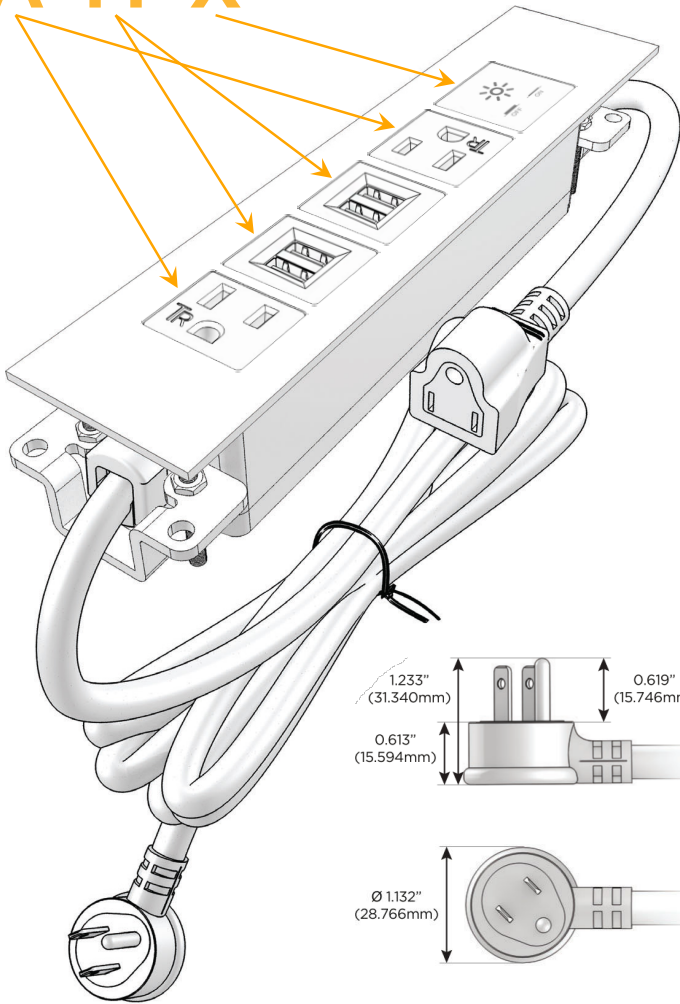

#### Module/Port Options:

- A** Tamper Resistant AC Receptacle
- E** USB-A & USB-C (20W)
- M** Double USB-A (Fast Charging Ports - 18W)
- H** HDMI
- 6** CAT 6
- 12** RJ 12
- X** Switched AC
- Y** 3-Way Switch (Low Voltage)
- V** USB-C (45W High Speed Charging Port)
- S** USB-C (25W High Speed Charging Port)
- R** Switched AC (Rocker Switch)
- D** Dimmer Switch

#### Plug:

Supplied with Low Profile Flat 45° Angle 120 VAC Plug

Optional Standard Straight 120 VAC Plug

Optional Straight 120 VAC Pass-through Plug

- CLEAN, COMPACT DESIGN
- STREAMLINED
- LOW PROFILE
- SIDE-EXITING CORDS
- PLUG & PLAY
- 6' AC CORD & PLUG (FLAT PLUG STANDARD)
- CUSTOMIZABLE CONFIGURATIONS AND FINISHES
- UL LISTED FOR MOUNTING IN FURNITURE
- 15A

# M-POWER-5T

AC POWER & DATA CONNECTIVITY SOLUTION

M-POWER-5TT2-AMMAX-T2ATP

Specs:

**Modules/Ports:**

- A** Tamper Resistant AC Receptacle
- M** Double USB-A (Fast Charging Ports - 18W)
- X** Switched AC

**A M X**