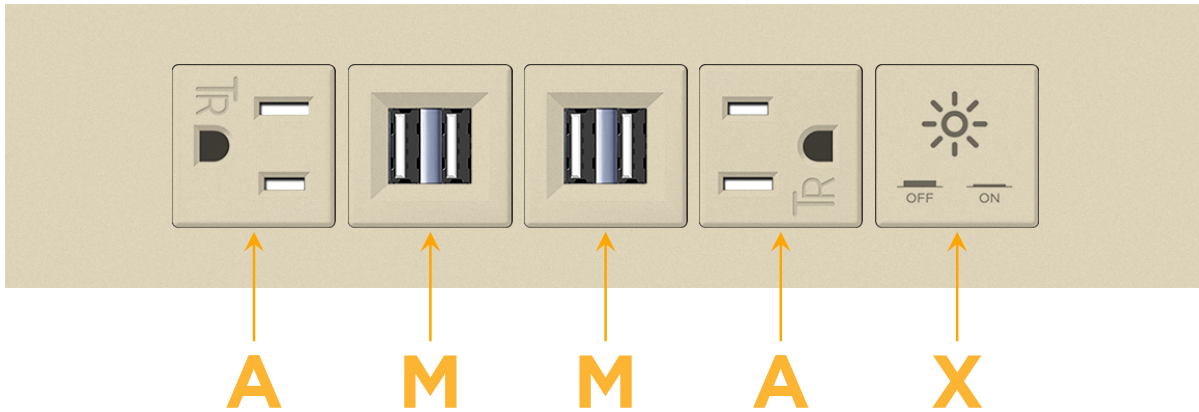

M-POWER-5T

AC POWER & DATA CONNECTIVITY SOLUTION

M-POWER-5TT2-AMMAX-T2ATP

Distributed by

Mormax Company, Inc.

8 Westchester Plaza

Elmsford, NY 10523

914-699-0101

sales@mormax.com

mormax.com

Metro Light & Power's line of power & data solutions offers sophisticated design elements combined with greater ease of installation. Streamlined and low-profile, enhanced by side-exiting cords, our outlets advance the industry with their cutting edge look and feel. We believe flexibility is key, and we provide a variety of mounting options, including the ability to mount in limited spaces. Our outlets are available in many finishes and configurations, in addition to a custom color and finish capability for our clients.

Trim Plate Finish: **UNICOLOR™ SAND (ABS)**

Custom Finishes Available

M-POWER-5TT2-AMMAX-T2ATP

Features:

Module/Port Options:

- **A** Tamper Resistant AC Receptacle
- **E** USB-A & USB-C (20W)
- **M** Double USB-A (Fast Charging Ports - 18W)
- **H** HDMI
- **6** CAT 6
- **12** RJ 12
- **X** Switched AC
- **Y** 3-Way Switch (Low Voltage)
- **V** USB-C (45W High Speed Charging Port)
- **S** USB-C (25W High Speed Charging Port)
- **R** Switched AC (Rocker Switch)
- **D** Dimmer Switch

Plug:

Supplied with Low Profile Flat 45° Angle 120 VAC Plug

Optional Standard Straight 120 VAC Plug

Optional Straight 120 VAC Pass-through Plug

- CLEAN, COMPACT DESIGN
- STREAMLINED
- LOW PROFILE
- SIDE-EXITING CORDS
- PLUG & PLAY
- 6' AC CORD & PLUG (FLAT PLUG STANDARD)
- CUSTOMIZABLE CONFIGURATIONS AND FINISHES
- UL LISTED FOR MOUNTING IN FURNITURE
- 15A