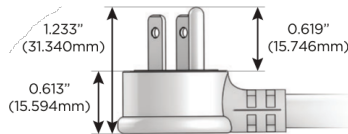

#### Plug:

Supplied with Low Profile Flat 45° Angle 120 VAC Plug

Optional Standard Straight 120 VAC Plug

Optional Straight 120 VAC Pass-through Plug

- CLEAN, COMPACT DESIGN
- STREAMLINED
- LOW PROFILE
- SIDE-EXITING CORDS
- PLUG & PLAY
- 6' AC CORD & PLUG (FLAT PLUG STANDARD)
- CUSTOMIZABLE CONFIGURATIONS AND FINISHES
- UL LISTED FOR MOUNTING IN FURNITURE
- 15A

# M-POWER-5T

AC POWER & DATA CONNECTIVITY SOLUTION

M-POWER-5TT2-AMMAX-T2ATP

Specs:

**Modules/Ports:**

- A** Tamper Resistant AC Receptacle
- M** Double USB-A (Fast Charging Ports - 18W)
- X** Switched AC

**A M X**