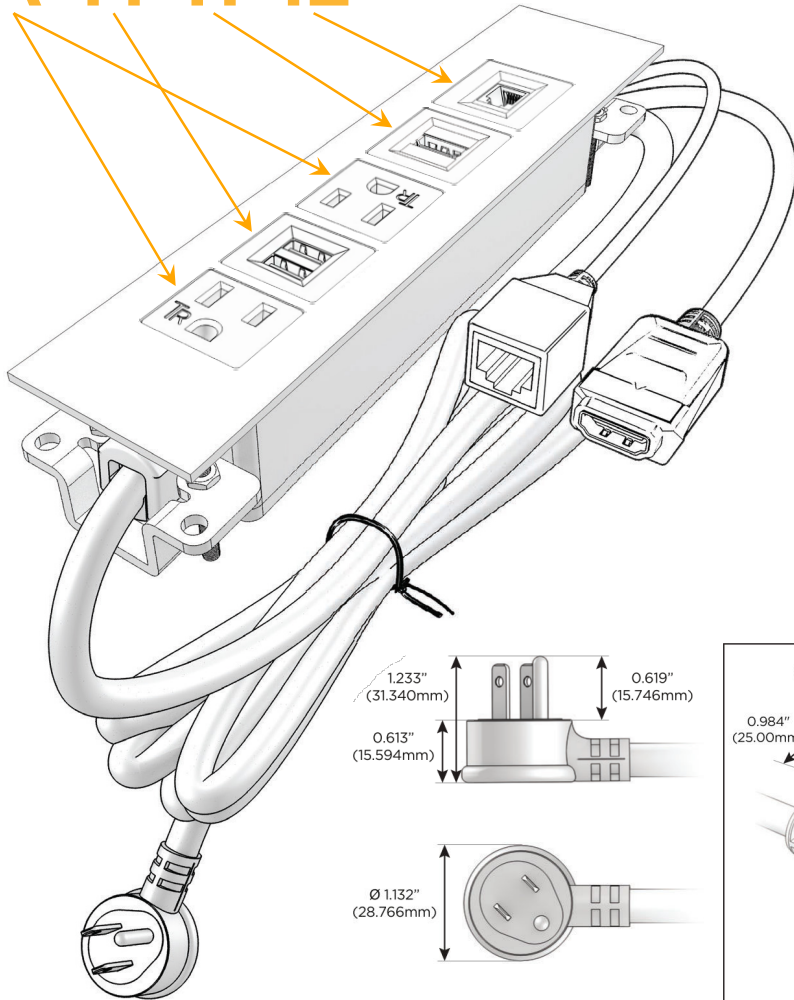

#### Module/Port Options:

- A** Tamper Resistant AC Receptacle
- E** USB-A & USB-C (20W)
- M** Double USB-A (Fast Charging Ports - 18W)
- H** HDMI
- 6** CAT 6
- 12** RJ 12
- X** Switched AC
- Y** 3-Way Switch (Low Voltage)
- V** USB-C (45W High Speed Charging Port)
- S** USB-C (25W High Speed Charging Port)
- R** Switched AC (Rocker Switch)
- D** Dimmer Switch

#### Plug:

Supplied with Low Profile Flat 45° Angle 120 VAC Plug

Optional Standard Straight 120 VAC Plug

Optional Straight 120 VAC Pass-through Plug

- CLEAN, COMPACT DESIGN
- STREAMLINED
- LOW PROFILE
- SIDE-EXITING CORDS
- PLUG & PLAY
- 6' AC CORD & PLUG (FLAT PLUG STANDARD)
- CUSTOMIZABLE CONFIGURATIONS AND FINISHES
- UL LISTED FOR MOUNTING IN FURNITURE
- 15A

## AC POWER & DATA CONNECTIVITY SOLUTION

M-POWER-5TT2-AMAH12-T2ATP

Specs:

**Modules/Ports:**

- A** Tamper Resistant AC Receptacle
- M** Double USB-A (Fast Charging Ports - 18W)
- H** HDMI
- 12** RJ 12

**A M H 12**