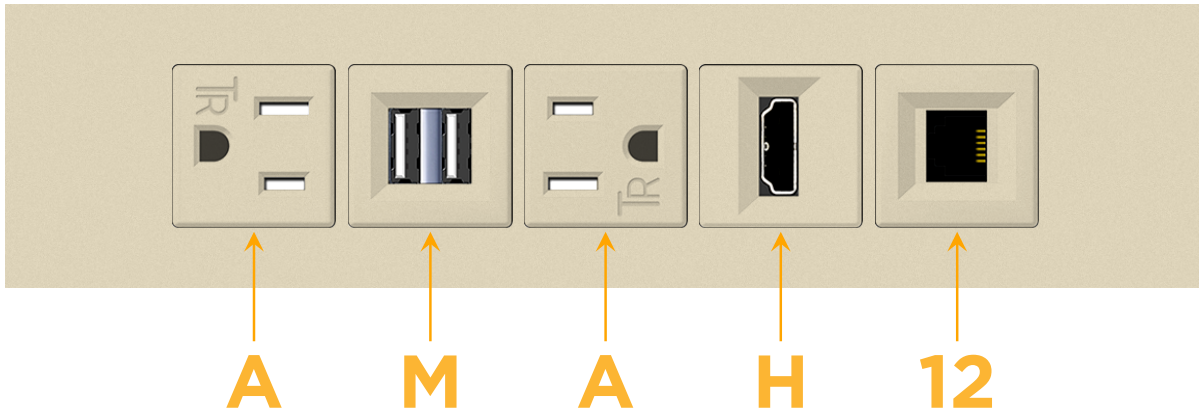

M-POWER-5T

AC POWER & DATA CONNECTIVITY SOLUTION

M-POWER-5TT2-AMAH12-T2ATP

Distributed by

Mormax Company, Inc.

8 Westchester Plaza

Elmsford, NY 10523

914-699-0101

sales@mormax.com

mormax.com

Metro Light & Power's line of power & data solutions offers sophisticated design elements combined with greater ease of installation. Streamlined and low-profile, enhanced by side-exiting cords, our outlets advance the industry with their cutting edge look and feel. We believe flexibility is key, and we provide a variety of mounting options, including the ability to mount in limited spaces. Our outlets are available in many finishes and configurations, in addition to a custom color and finish capability for our clients.

Trim Plate Finish: UNICOLOR™ SAND (ABS)

Custom Finishes Available

M-POWER-5TT2-AMAH12-T2ATP

Features:

Module/Port Options:

- **A** Tamper Resistant AC Receptacle
- **E** USB-A & USB-C (20W)
- **M** Double USB-A (Fast Charging Ports - 18W)
- **H** HDMI
- **6** CAT 6
- **12** RJ 12
- **X** Switched AC
- **Y** 3-Way Switch (Low Voltage)
- **V** USB-C (45W High Speed Charging Port)
- **S** USB-C (25W High Speed Charging Port)
- **R** Switched AC (Rocker Switch)
- **D** Dimmer Switch

Plug:

Supplied with Low Profile Flat 45° Angle 120 VAC Plug

Optional Standard Straight 120 VAC Plug

Optional Straight 120 VAC Pass-through Plug

- CLEAN, COMPACT DESIGN
- STREAMLINED
- LOW PROFILE
- SIDE-EXITING CORDS
- PLUG & PLAY
- 6' AC CORD & PLUG (FLAT PLUG STANDARD)
- CUSTOMIZABLE CONFIGURATIONS AND FINISHES
- UL LISTED FOR MOUNTING IN FURNITURE
- 15A