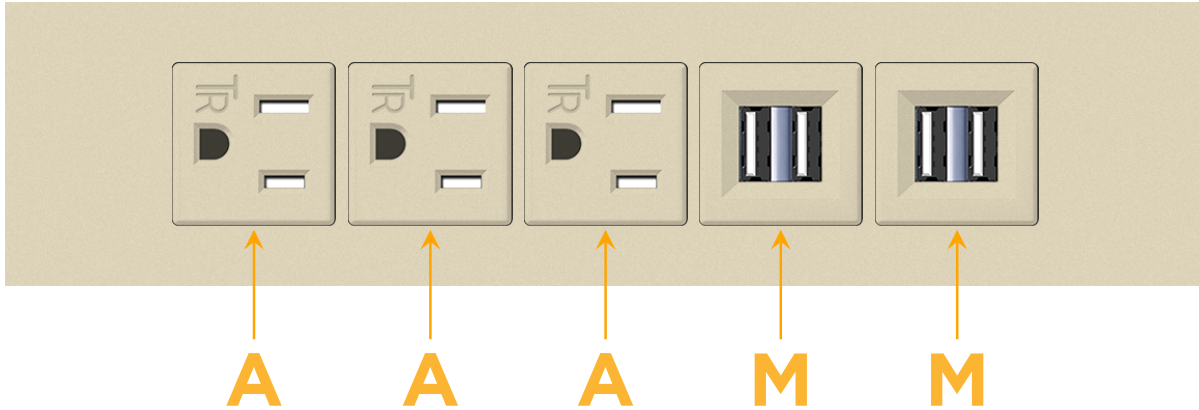

Trim Plate Finish: **UNICOLOR™ SAND (ABS)**

Custom Finishes Available

M-POWER-5TT2-AAAMM-T2ATP

Features:

**Module/Port Options:**

- A** Tamper Resistant AC Receptacle
- E** USB-A & USB-C (20W)
- M** Double USB-A (Fast Charging Ports - 18W)
- H** HDMI
- 6** CAT 6
- 12** RJ 12
- X** Switched AC
- Y** 3-Way Switch (Low Voltage)
- V** USB-C (45W High Speed Charging Port)
- S** USB-C (25W High Speed Charging Port)
- R** Switched AC (Rocker Switch)
- D** Dimmer Switch

**Plug:**

Supplied with Low Profile Flat 45° Angle 120 VAC Plug

Optional Standard Straight 120 VAC Plug

Optional Straight 120 VAC Pass-through Plug

- CLEAN, COMPACT DESIGN
- STREAMLINED
- LOW PROFILE
- SIDE-EXITING CORDS
- PLUG & PLAY
- 6' AC CORD & PLUG (FLAT PLUG STANDARD)
- CUSTOMIZABLE CONFIGURATIONS AND FINISHES
- UL LISTED FOR MOUNTING IN FURNITURE
- 15A

# M-POWER-5T

AC POWER & DATA CONNECTIVITY SOLUTION

M-POWER-5TT2-AAAMM-T2ATP

Specs:

**Modules/Ports:**

- A** Tamper Resistant AC Receptacle
- M** Double USB-A (Fast Charging Ports - 18W)

Distributed by

Mormax Company, Inc.