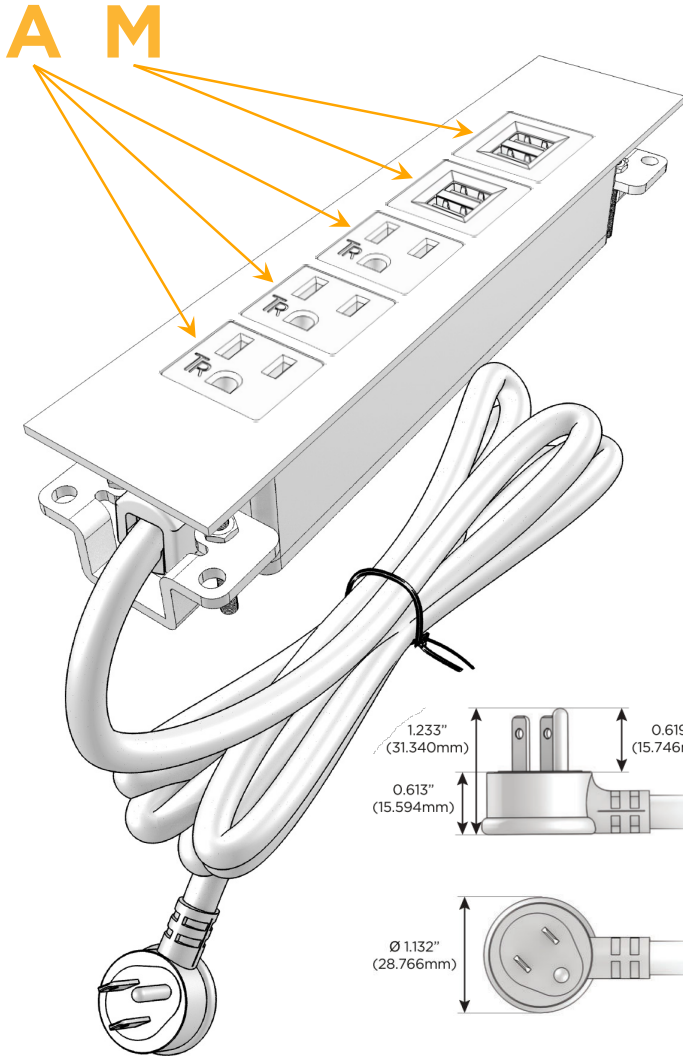

Trim Plate Finish: **UNICOLOR™ SAND (ABS)**

Custom Finishes Available

M-POWER-5TT2-AAAMM-T2ATP

Features:

**Module/Port Options:**

- A** Tamper Resistant AC Receptacle
- E** USB-A & USB-C (20W)
- M** Double USB-A (Fast Charging Ports - 18W)
- H** HDMI
- 6** CAT 6
- 12** RJ 12
- X** Switched AC
- Y** 3-Way Switch (Low Voltage)
- V** USB-C (45W High Speed Charging Port)
- S** USB-C (25W High Speed Charging Port)
- R** Switched AC (Rocker Switch)
- D** Dimmer Switch

**Plug:**

Supplied with Low Profile Flat 45° Angle 120 VAC Plug

Optional Standard Straight 120 VAC Plug

Optional Straight 120 VAC Pass-through Plug

- CLEAN, COMPACT DESIGN
- STREAMLINED
- LOW PROFILE
- SIDE-EXITING CORDS
- PLUG & PLAY
- 6' AC CORD & PLUG (FLAT PLUG STANDARD)
- CUSTOMIZABLE CONFIGURATIONS AND FINISHES
- UL LISTED FOR MOUNTING IN FURNITURE
- 15A

# M-POWER-5T

AC POWER & DATA CONNECTIVITY SOLUTION

M-POWER-5TT2-AAAMM-T2ATP

Specs:

**Modules/Ports:**

- A** Tamper Resistant AC Receptacle
- M** Double USB-A (Fast Charging Ports - 18W)

Distributed by

Mormax Company, Inc.