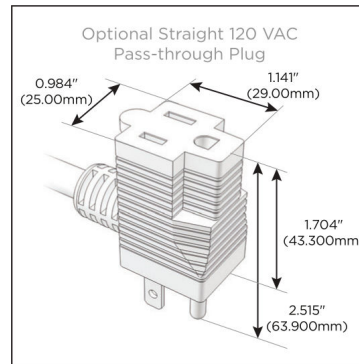

**Plug:**

Supplied with Low Profile Flat 45° Angle 120 VAC Plug

Optional Standard Straight 120 VAC Plug

Optional Straight 120 VAC Pass-through Plug

- CLEAN, COMPACT DESIGN
- STREAMLINED
- LOW PROFILE
- SIDE-EXITING CORDS
- PLUG & PLAY
- 6' AC CORD & PLUG (FLAT PLUG STANDARD)
- CUSTOMIZABLE CONFIGURATIONS AND FINISHES
- UL LISTED FOR MOUNTING IN FURNITURE
- 15A

# M-POWER-5T

AC POWER & DATA CONNECTIVITY SOLUTION

M-POWER-5TT2-AAAMM-T2ATP

Specs:

**Modules/Ports:**

- A** Tamper Resistant AC Receptacle
- M** Double USB-A (Fast Charging Ports - 18W)

Distributed by

Mormax Company, Inc.