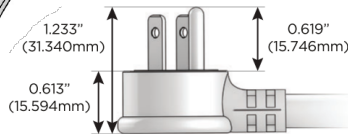

**Plug:**

Supplied with Low Profile Flat 45° Angle 120 VAC Plug

Optional Standard Straight 120 VAC Plug

Optional Straight 120 VAC Pass-through Plug

- CLEAN, COMPACT DESIGN
- STREAMLINED
- LOW PROFILE
- SIDE-EXITING CORDS
- PLUG & PLAY
- 6' AC CORD & PLUG (FLAT PLUG STANDARD)
- CUSTOMIZABLE CONFIGURATIONS AND FINISHES
- UL LISTED FOR MOUNTING IN FURNITURE
- 15A

# M-POWER-5T

AC POWER & DATA CONNECTIVITY SOLUTION

M-POWER-5TT2-AAAMM-T2ATP

Specs:

**Modules/Ports:**

- A** Tamper Resistant AC Receptacle
- M** Double USB-A (Fast Charging Ports - 18W)

Distributed by

Mormax Company, Inc.