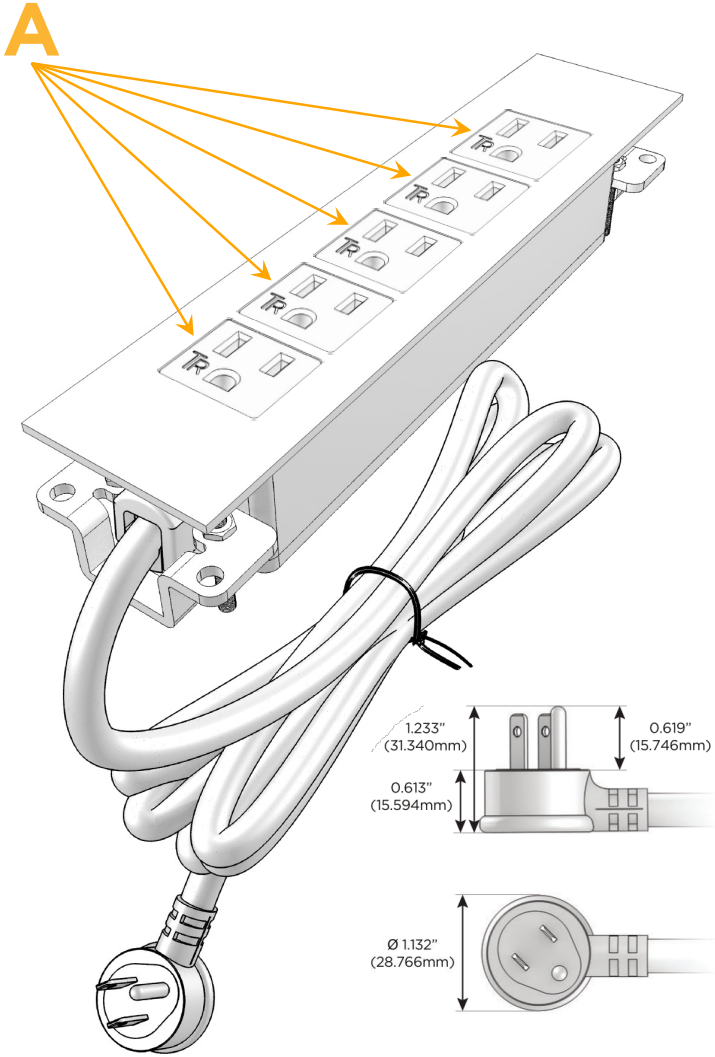

M-POWER-5T

AC POWER & DATA CONNECTIVITY SOLUTION

M-POWER-5TT2-AAAAA-T2ATP

Specs:

Modules/Ports:

- A Tamper Resistant AC Receptacle

Distributed by

Mormax Company, Inc.

8 Westchester Plaza

Elmsford, NY 10523

914-699-0101

sales@mormax.com

mormax.com