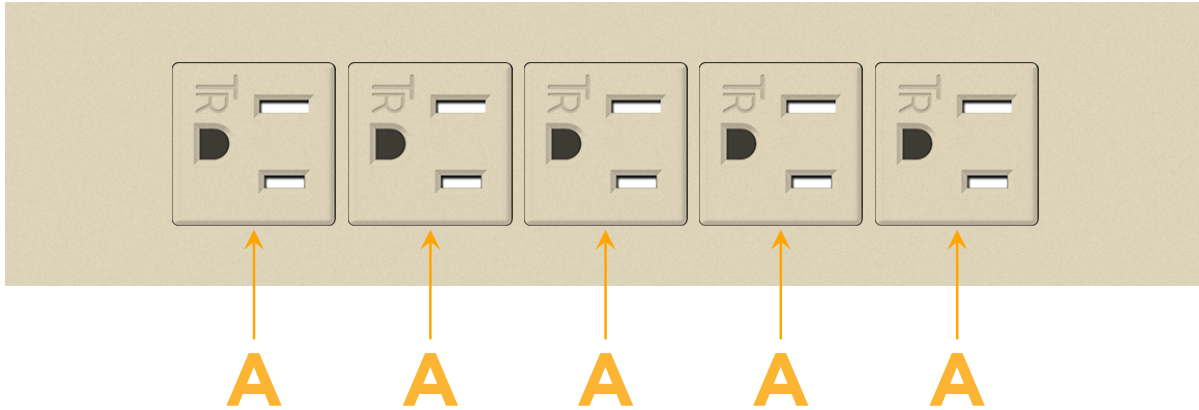

Trim Plate Finish: **UNICOLOR™ SAND (ABS)**

Custom Finishes Available

M-POWER-5TT2-AAAAA-T2ATP

Features:

**Module/Port Options:**

- A** Tamper Resistant AC Receptacle
- E** USB-A & USB-C (20W)
- M** Double USB-A (Fast Charging Ports - 18W)
- H** HDMI
- 6** CAT 6
- 12** RJ 12
- X** Switched AC
- Y** 3-Way Switch (Low Voltage)
- V** USB-C (45W High Speed Charging Port)
- S** USB-C (25W High Speed Charging Port)
- R** Switched AC (Rocker Switch)
- D** Dimmer Switch

**Plug:**

Supplied with Low Profile Flat 45° Angle 120 VAC Plug

Optional Standard Straight 120 VAC Plug

Optional Straight 120 VAC Pass-through Plug

- CLEAN, COMPACT DESIGN
- STREAMLINED
- LOW PROFILE
- SIDE-EXITING CORDS
- PLUG & PLAY
- 6' AC CORD & PLUG (FLAT PLUG STANDARD)
- CUSTOMIZABLE CONFIGURATIONS AND FINISHES
- UL LISTED FOR MOUNTING IN FURNITURE
- 15A

# M-POWER-5T

AC POWER & DATA CONNECTIVITY SOLUTION

M-POWER-5TT2-AAAAA-T2ATP

Specs:

**Modules/Ports:**

- A Tamper Resistant AC Receptacle

Distributed by

Mormax Company, Inc.