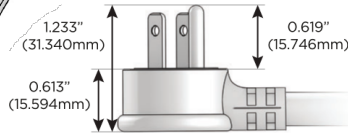

M-POWER-5T

AC POWER & DATA CONNECTIVITY SOLUTION

M-POWER-5TT2-AAAAA-T2ATP

Specs:

Modules/Ports:

- A Tamper Resistant AC Receptacle

Distributed by

Mormax Company, Inc.

8 Westchester Plaza

Elmsford, NY 10523

914-699-0101

sales@mormax.com

mormax.com

TOP