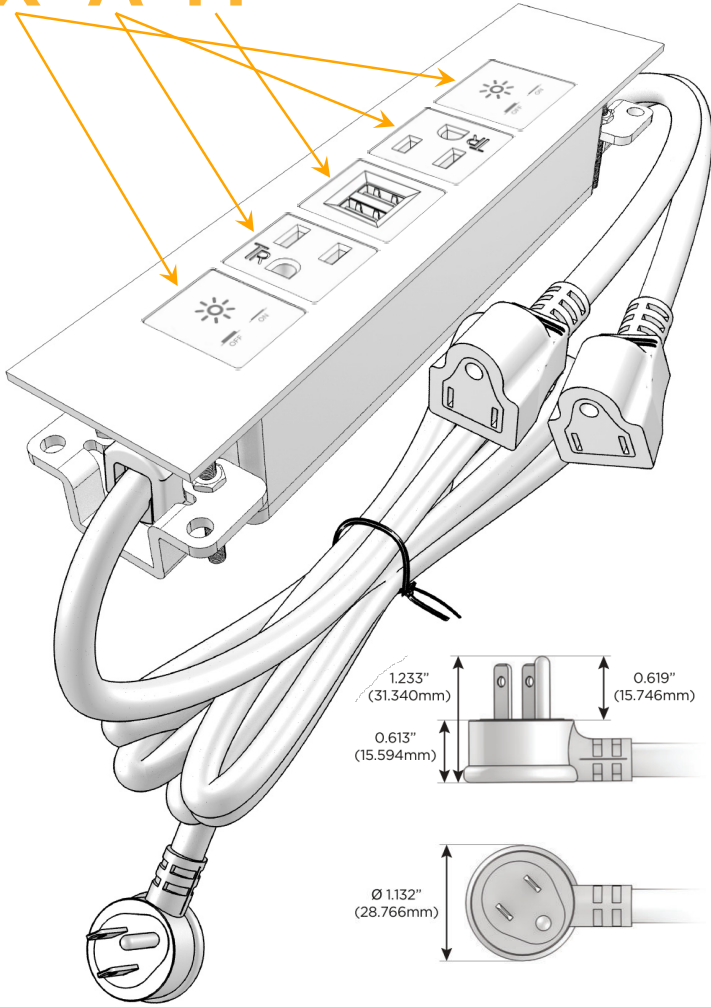

M-POWER-5T

AC POWER & DATA CONNECTIVITY SOLUTION

M-POWER-5TS2-XAMAX-S2ATP

Specs:

Modules/Ports:

- **X** Switched AC
- **A** Tamper Resistant AC Receptacle
- **M** Double USB-A (Fast Charging Ports - 18W)

X A M