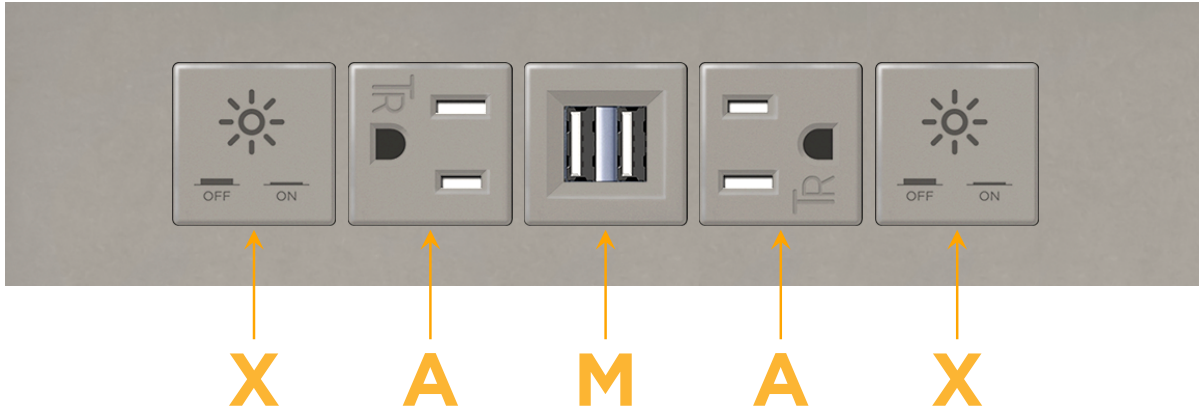

M-POWER-5T

AC POWER & DATA CONNECTIVITY SOLUTION

M-POWER-5TS2-XAMAX-S2ATP

Distributed by

Mormax Company, Inc.

8 Westchester Plaza

Elmsford, NY 10523

914-699-0101

sales@mormax.com

mormax.com

Metro Light & Power's line of power & data solutions offers sophisticated design elements combined with greater ease of installation. Streamlined and low-profile, enhanced by side-exiting cords, our outlets advance the industry with their cutting edge look and feel. We believe flexibility is key, and we provide a variety of mounting options, including the ability to mount in limited spaces. Our outlets are available in many finishes and configurations, in addition to a custom color and finish capability for our clients.

Trim Plate Finish: **UNICOLOR™ SATIN NICKEL (ABS)**

Custom Finishes Available

M-POWER-5TS2-XAMAX-S2ATP

Features:

Module/Port Options:

- **A** Tamper Resistant AC Receptacle
- **E** USB-A & USB-C (20W)
- **M** Double USB-A (Fast Charging Ports - 18W)
- **H** HDMI
- **6** CAT 6
- **12** RJ 12
- **X** Switched AC
- **Y** 3-Way Switch (Low Voltage)
- **V** USB-C (45W High Speed Charging Port)
- **S** USB-C (25W High Speed Charging Port)
- **R** Switched AC (Rocker Switch)
- **D** Dimmer Switch

Plug:

Supplied with Low Profile Flat 45° Angle 120 VAC Plug

Optional Standard Straight 120 VAC Plug

Optional Straight 120 VAC Pass-through Plug

- CLEAN, COMPACT DESIGN
- STREAMLINED
- LOW PROFILE
- SIDE-EXITING CORDS
- PLUG & PLAY
- 6' AC CORD & PLUG (FLAT PLUG STANDARD)
- CUSTOMIZABLE CONFIGURATIONS AND FINISHES
- UL LISTED FOR MOUNTING IN FURNITURE
- 15A