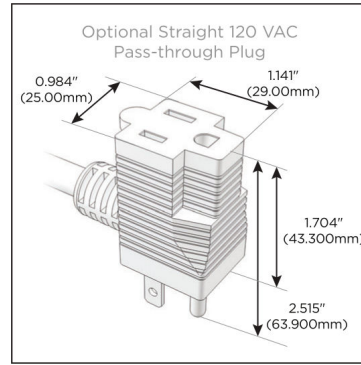

M-POWER-5T

AC POWER & DATA CONNECTIVITY SOLUTION

M-POWER-5TS2-XAMAX-S2ATP

Specs:

Modules/Ports:

- **X** Switched AC
- **A** Tamper Resistant AC Receptacle
- **M** Double USB-A (Fast Charging Ports - 18W)

X A M