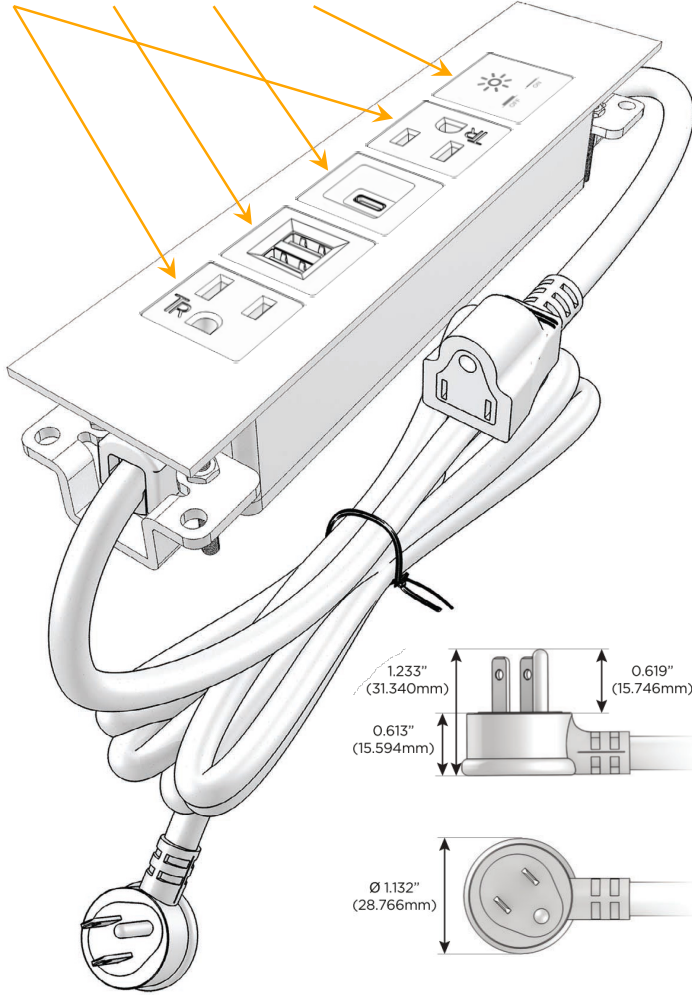

M-POWER-5T

AC POWER & DATA CONNECTIVITY SOLUTION

M-POWER-5TS2-AMSAX-S2ATP

Specs:

Modules/Ports:

- **A** Tamper Resistant AC Receptacle
- **M** Double USB-A (Fast Charging Ports - 18W)
- **S** USB-C (25W High Speed Charging Port)
- **X** Switched AC

A M S X