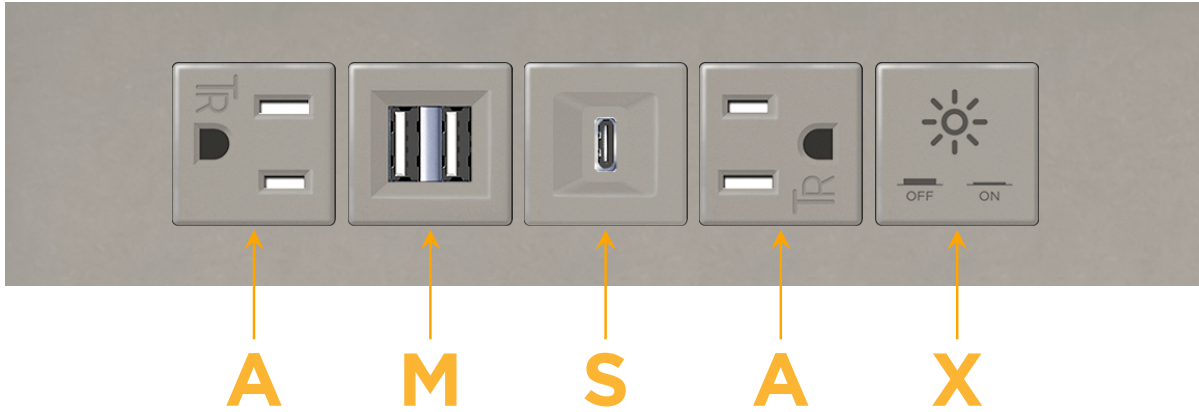

M-POWER-5T

AC POWER & DATA CONNECTIVITY SOLUTION

M-POWER-5TS2-AMSAX-S2ATP

Distributed by

Mormax Company, Inc.

8 Westchester Plaza

Elmsford, NY 10523

914-699-0101

sales@mormax.com

mormax.com

Metro Light & Power's line of power & data solutions offers sophisticated design elements combined with greater ease of installation. Streamlined and low-profile, enhanced by side-exiting cords, our outlets advance the industry with their cutting edge look and feel. We believe flexibility is key, and we provide a variety of mounting options, including the ability to mount in limited spaces. Our outlets are available in many finishes and configurations, in addition to a custom color and finish capability for our clients.

Trim Plate Finish: **UNICOLOR™ SATIN NICKEL (ABS)**

Custom Finishes Available

M-POWER-5TS2-AMSAX-S2ATP

Features:

Module/Port Options:

- **A** Tamper Resistant AC Receptacle
- **E** USB-A & USB-C (20W)
- **M** Double USB-A (Fast Charging Ports - 18W)
- **H** HDMI
- **6** CAT 6
- **12** RJ 12
- **X** Switched AC
- **Y** 3-Way Switch (Low Voltage)
- **V** USB-C (45W High Speed Charging Port)
- **S** USB-C (25W High Speed Charging Port)
- **R** Switched AC (Rocker Switch)
- **D** Dimmer Switch

Plug:

Supplied with Low Profile Flat 45° Angle 120 VAC Plug

Optional Standard Straight 120 VAC Plug

Optional Straight 120 VAC Pass-through Plug

- CLEAN, COMPACT DESIGN
- STREAMLINED
- LOW PROFILE
- SIDE-EXITING CORDS
- PLUG & PLAY
- 6' AC CORD & PLUG (FLAT PLUG STANDARD)
- CUSTOMIZABLE CONFIGURATIONS AND FINISHES
- UL LISTED FOR MOUNTING IN FURNITURE
- 15A