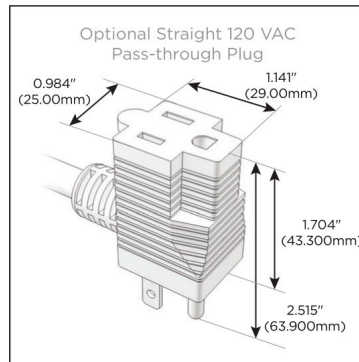

### Module/Port Options:

- A** Tamper Resistant AC Receptacle
- E** USB-A & USB-C (20W)
- M** Double USB-A (Fast Charging Ports - 18W)
- H** HDMI
- 6** CAT 6
- 12** RJ 12
- X** Switched AC
- Y** 3-Way Switch (Low Voltage)
- V** USB-C (45W High Speed Charging Port)
- S** USB-C (25W High Speed Charging Port)
- R** Switched AC (Rocker Switch)
- D** Dimmer Switch

### Plug:

Supplied with Low Profile Flat 45° Angle 120 VAC Plug

Optional Standard Straight 120 VAC Plug

Optional Straight 120 VAC Pass-through Plug

- CLEAN, COMPACT DESIGN
- STREAMLINED
- LOW PROFILE
- SIDE-EXITING CORDS
- PLUG & PLAY
- 6' AC CORD & PLUG (FLAT PLUG STANDARD)
- CUSTOMIZABLE CONFIGURATIONS AND FINISHES
- UL LISTED FOR MOUNTING IN FURNITURE
- 15A

# M-POWER-5T

AC POWER & DATA CONNECTIVITY SOLUTION

M-POWER-5TS2-AAAEX-S2ATP

Specs:

**Modules/Ports:**

- A** Tamper Resistant AC Receptacle
- E** USB-A & USB-C (20W)
- X** Switched AC

**A E X**

Distributed by