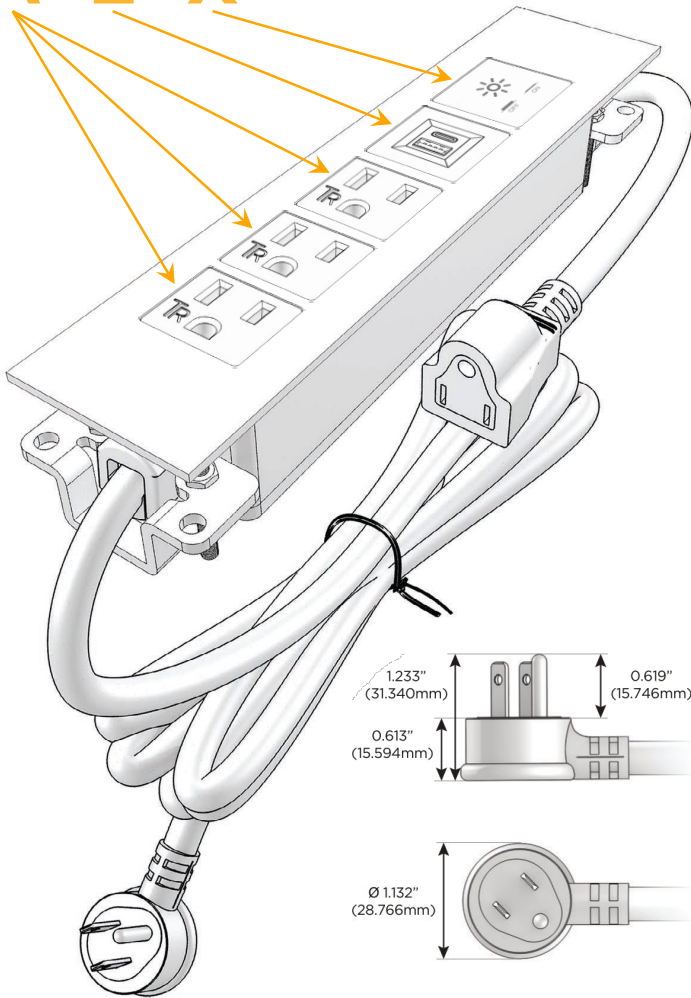

### Module/Port Options:

- A** Tamper Resistant AC Receptacle
- E** USB-A & USB-C (20W)
- M** Double USB-A (Fast Charging Ports - 18W)
- H** HDMI
- 6** CAT 6
- 12** RJ 12
- X** Switched AC
- Y** 3-Way Switch (Low Voltage)
- V** USB-C (45W High Speed Charging Port)
- S** USB-C (25W High Speed Charging Port)
- R** Switched AC (Rocker Switch)
- D** Dimmer Switch

### Plug:

Supplied with Low Profile Flat 45° Angle 120 VAC Plug

Optional Standard Straight 120 VAC Plug

Optional Straight 120 VAC Pass-through Plug

- CLEAN, COMPACT DESIGN
- STREAMLINED
- LOW PROFILE
- SIDE-EXITING CORDS
- PLUG & PLAY
- 6' AC CORD & PLUG (FLAT PLUG STANDARD)
- CUSTOMIZABLE CONFIGURATIONS AND FINISHES
- UL LISTED FOR MOUNTING IN FURNITURE
- 15A

# M-POWER-5T

AC POWER & DATA CONNECTIVITY SOLUTION

M-POWER-5TS2-AAAEX-S2ATP

Specs:

**Modules/Ports:**

- A** Tamper Resistant AC Receptacle
- E** USB-A & USB-C (20W)
- X** Switched AC

**A E X**

Distributed by