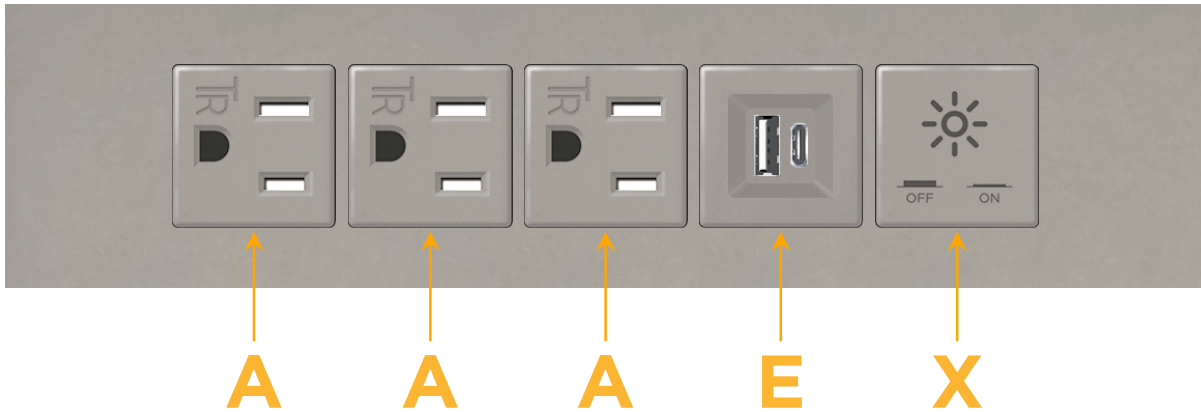

M-POWER-5T

AC POWER & DATA CONNECTIVITY SOLUTION

M-POWER-5TS2-AAAEX-S2ATP

Distributed by

Mormax Company, Inc.

8 Westchester Plaza

Elmsford, NY 10523

914-699-0101

sales@mormax.com

mormax.com

Metro Light & Power's line of power & data solutions offers sophisticated design elements combined with greater ease of installation. Streamlined and low-profile, enhanced by side-exiting cords, our outlets advance the industry with their cutting edge look and feel. We believe flexibility is key, and we provide a variety of mounting options, including the ability to mount in limited spaces. Our outlets are available in many finishes and configurations, in addition to a custom color and finish capability for our clients.

Trim Plate Finish: **UNICOLOR™ SATIN NICKEL (ABS)**

Custom Finishes Available

M-POWER-5TS2-AAAEX-S2ATP

Features:

Module/Port Options:

- **A** Tamper Resistant AC Receptacle
- **E** USB-A & USB-C (20W)
- **M** Double USB-A (Fast Charging Ports - 18W)
- **H** HDMI
- **6** CAT 6
- **12** RJ 12
- **X** Switched AC
- **Y** 3-Way Switch (Low Voltage)
- **V** USB-C (45W High Speed Charging Port)
- **S** USB-C (25W High Speed Charging Port)
- **R** Switched AC (Rocker Switch)
- **D** Dimmer Switch

Plug:

Supplied with Low Profile Flat 45° Angle 120 VAC Plug

Optional Standard Straight 120 VAC Plug

Optional Straight 120 VAC Pass-through Plug

- CLEAN, COMPACT DESIGN
- STREAMLINED
- LOW PROFILE
- SIDE-EXITING CORDS
- PLUG & PLAY
- 6' AC CORD & PLUG (FLAT PLUG STANDARD)
- CUSTOMIZABLE CONFIGURATIONS AND FINISHES
- UL LISTED FOR MOUNTING IN FURNITURE
- 15A