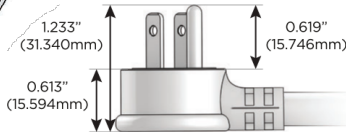

# M-POWER-5T

AC POWER & DATA CONNECTIVITY SOLUTION

M-POWER-5TS2-AAAEX-S2ATP

Specs:

**Modules/Ports:**

- A** Tamper Resistant AC Receptacle
- E** USB-A & USB-C (20W)
- X** Switched AC

**A E X**

Distributed by