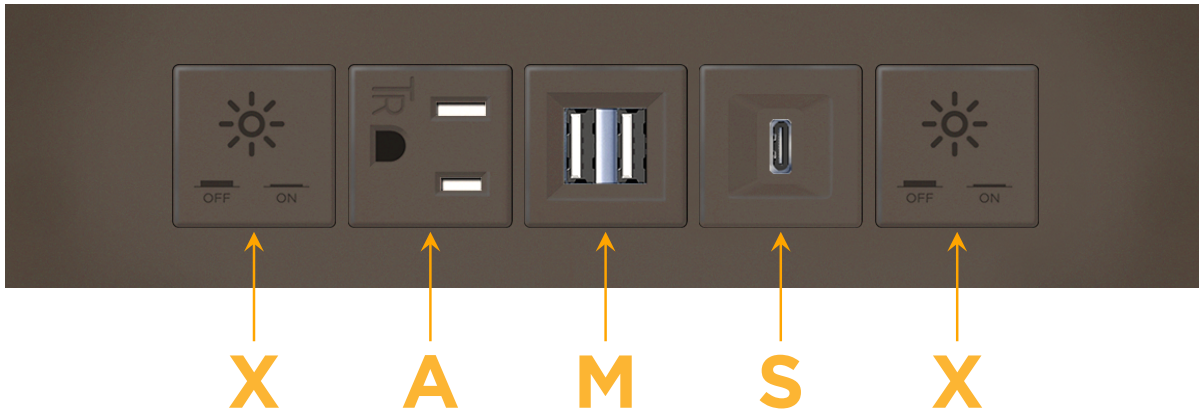

Trim Plate Finish: UNICOLOR™ OIL RUBBED BRONZE (ABS)

Custom Finishes Available

M-POWER-5TRZ-XAMSX-RZATP

Features:

Module/Port Options:

- A** Tamper Resistant AC Receptacle
- E** USB-A & USB-C (20W)
- M** Double USB-A (Fast Charging Ports - 18W)
- H** HDMI
- 6** CAT 6
- 12** RJ 12
- X** Switched AC
- Y** 3-Way Switch (Low Voltage)
- V** USB-C (45W High Speed Charging Port)
- S** USB-C (25W High Speed Charging Port)
- R** Switched AC (Rocker Switch)
- D** Dimmer Switch

Plug:

Supplied with Low Profile Flat 45° Angle 120 VAC Plug

Optional Standard Straight 120 VAC Plug

Optional Straight 120 VAC Pass-through Plug

- CLEAN, COMPACT DESIGN
- STREAMLINED
- LOW PROFILE
- SIDE-EXITING CORDS
- PLUG & PLAY
- 6' AC CORD & PLUG (FLAT PLUG STANDARD)
- CUSTOMIZABLE CONFIGURATIONS AND FINISHES
- UL LISTED FOR MOUNTING IN FURNITURE
- 15A

M-POWER-5T

AC POWER & DATA CONNECTIVITY SOLUTION

M-POWER-5TRZ-XAMSX-RZATP

Specs:

Modules/Ports:

- X** Switched AC
- A** Tamper Resistant AC Receptacle
- M** Double USB-A (Fast Charging Ports - 18W)
- S** USB-C (25W High Speed Charging Port)