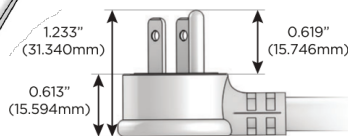

M-POWER-5T

AC POWER & DATA CONNECTIVITY SOLUTION

M-POWER-5TRZ-XAMSX-RZATP

Specs:

Modules/Ports:

- **X** Switched AC
- **A** Tamper Resistant AC Receptacle
- **M** Double USB-A (Fast Charging Ports - 18W)
- **S** USB-C (25W High Speed Charging Port)

X A M S