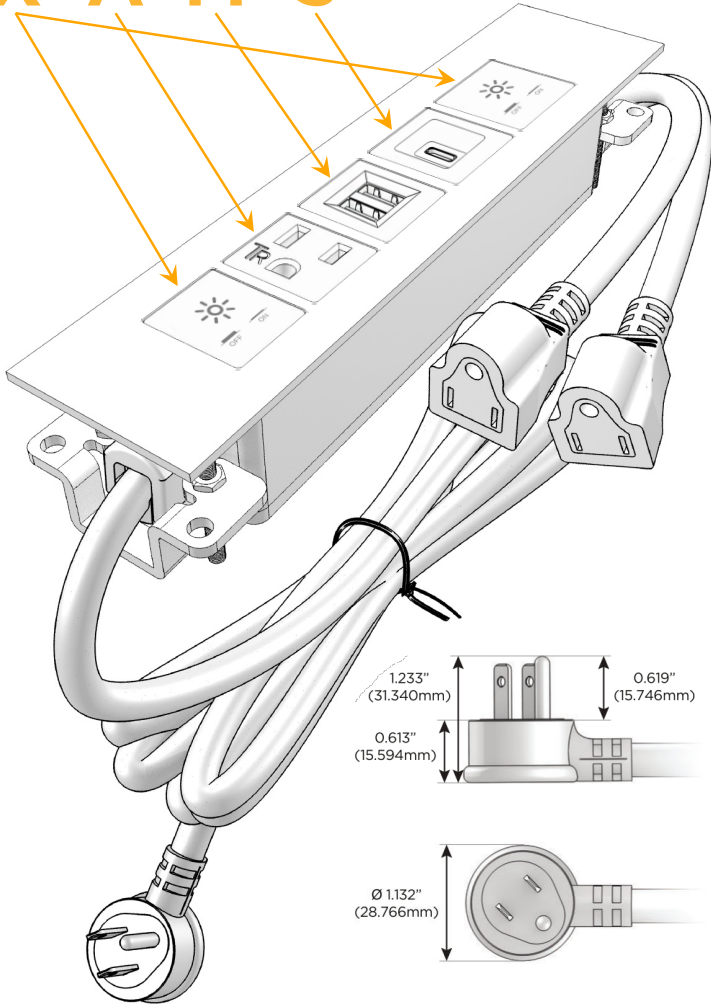

M-POWER-5T

AC POWER & DATA CONNECTIVITY SOLUTION

M-POWER-5TRZ-XAMSX-RZATP

Specs:

Modules/Ports:

- **X** Switched AC
- **A** Tamper Resistant AC Receptacle
- **M** Double USB-A (Fast Charging Ports - 18W)
- **S** USB-C (25W High Speed Charging Port)

X A M S