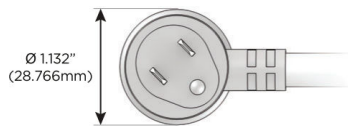

M-POWER-5T

AC POWER & DATA CONNECTIVITY SOLUTION

M-POWER-5TRZ-XAMSX-RZATP

Specs:

Modules/Ports:

- **X** Switched AC
- **A** Tamper Resistant AC Receptacle
- **M** Double USB-A (Fast Charging Ports - 18W)
- **S** USB-C (25W High Speed Charging Port)

X A M S