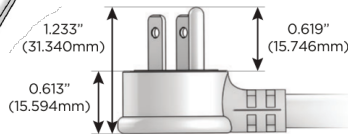

M-POWER-5T

AC POWER & DATA CONNECTIVITY SOLUTION

M-POWER-5TRZ-XAMAX-RZATP

Specs:

Modules/Ports:

- X** Switched AC
- A** Tamper Resistant AC Receptacle
- M** Double USB-A (Fast Charging Ports - 18W)

X A M

Distributed by