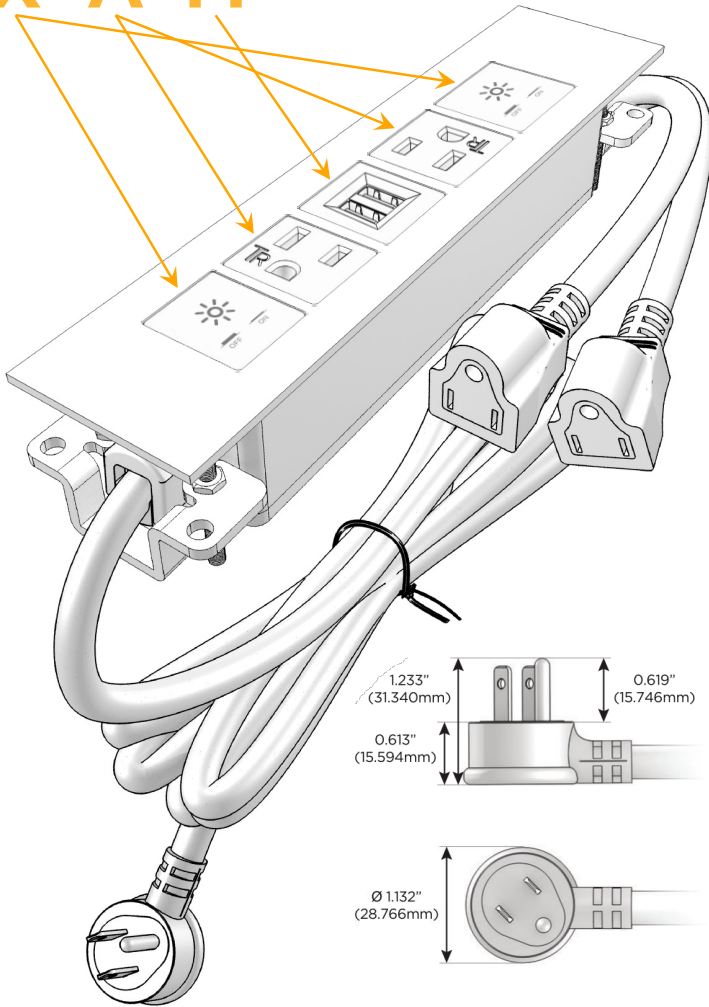

Trim Plate Finish: UNICOLOR™ OIL RUBBED BRONZE (ABS)

Custom Finishes Available

M-POWER-5TRZ-XAMAX-RZATP

Features:

Module/Port Options:

- A** Tamper Resistant AC Receptacle
- E** USB-A & USB-C (20W)
- M** Double USB-A (Fast Charging Ports - 18W)
- H** HDMI
- 6** CAT 6
- 12** RJ 12
- X** Switched AC
- Y** 3-Way Switch (Low Voltage)
- V** USB-C (45W High Speed Charging Port)
- S** USB-C (25W High Speed Charging Port)
- R** Switched AC (Rocker Switch)
- D** Dimmer Switch

Plug:

Supplied with Low Profile Flat 45° Angle 120 VAC Plug

Optional Standard Straight 120 VAC Plug

Optional Straight 120 VAC Pass-through Plug

- CLEAN, COMPACT DESIGN
- STREAMLINED
- LOW PROFILE
- SIDE-EXITING CORDS
- PLUG & PLAY
- 6' AC CORD & PLUG (FLAT PLUG STANDARD)
- CUSTOMIZABLE CONFIGURATIONS AND FINISHES
- UL LISTED FOR MOUNTING IN FURNITURE
- 15A

M-POWER-5T

AC POWER & DATA CONNECTIVITY SOLUTION

M-POWER-5TRZ-XAMAX-RZATP

Specs:

Modules/Ports:

- X** Switched AC
- A** Tamper Resistant AC Receptacle
- M** Double USB-A (Fast Charging Ports - 18W)

X A M

Distributed by