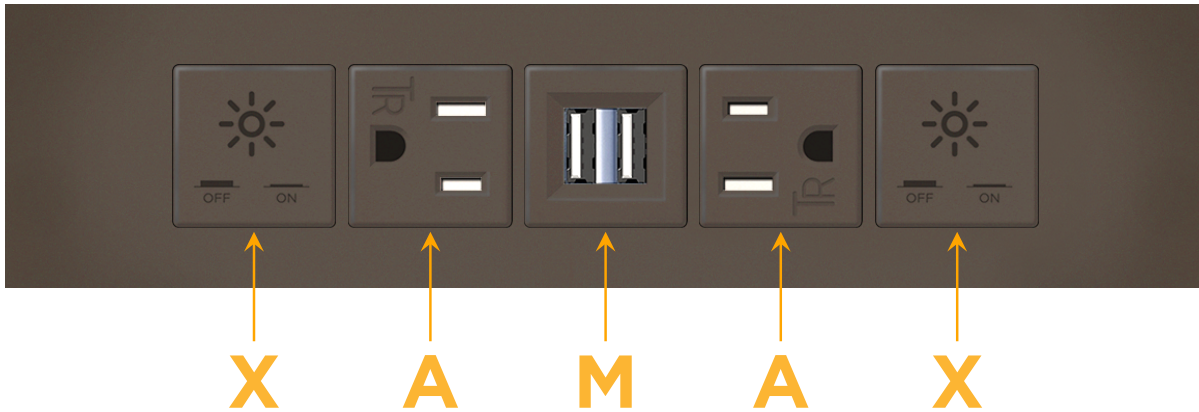

Trim Plate Finish: UNICOLOR™ OIL RUBBED BRONZE (ABS)

Custom Finishes Available

M-POWER-5TRZ-XAMAX-RZATP

Features:

Module/Port Options:

- A** Tamper Resistant AC Receptacle
- E** USB-A & USB-C (20W)
- M** Double USB-A (Fast Charging Ports - 18W)
- H** HDMI
- 6** CAT 6
- 12** RJ 12
- X** Switched AC
- Y** 3-Way Switch (Low Voltage)
- V** USB-C (45W High Speed Charging Port)
- S** USB-C (25W High Speed Charging Port)
- R** Switched AC (Rocker Switch)
- D** Dimmer Switch

Plug:

Supplied with Low Profile Flat 45° Angle 120 VAC Plug

Optional Standard Straight 120 VAC Plug

Optional Straight 120 VAC Pass-through Plug

- CLEAN, COMPACT DESIGN
- STREAMLINED
- LOW PROFILE
- SIDE-EXITING CORDS
- PLUG & PLAY
- 6' AC CORD & PLUG (FLAT PLUG STANDARD)
- CUSTOMIZABLE CONFIGURATIONS AND FINISHES
- UL LISTED FOR MOUNTING IN FURNITURE
- 15A

M-POWER-5T

AC POWER & DATA CONNECTIVITY SOLUTION

M-POWER-5TRZ-XAMAX-RZATP

Specs:

Modules/Ports:

- X** Switched AC
- A** Tamper Resistant AC Receptacle
- M** Double USB-A (Fast Charging Ports - 18W)

X A M

Distributed by