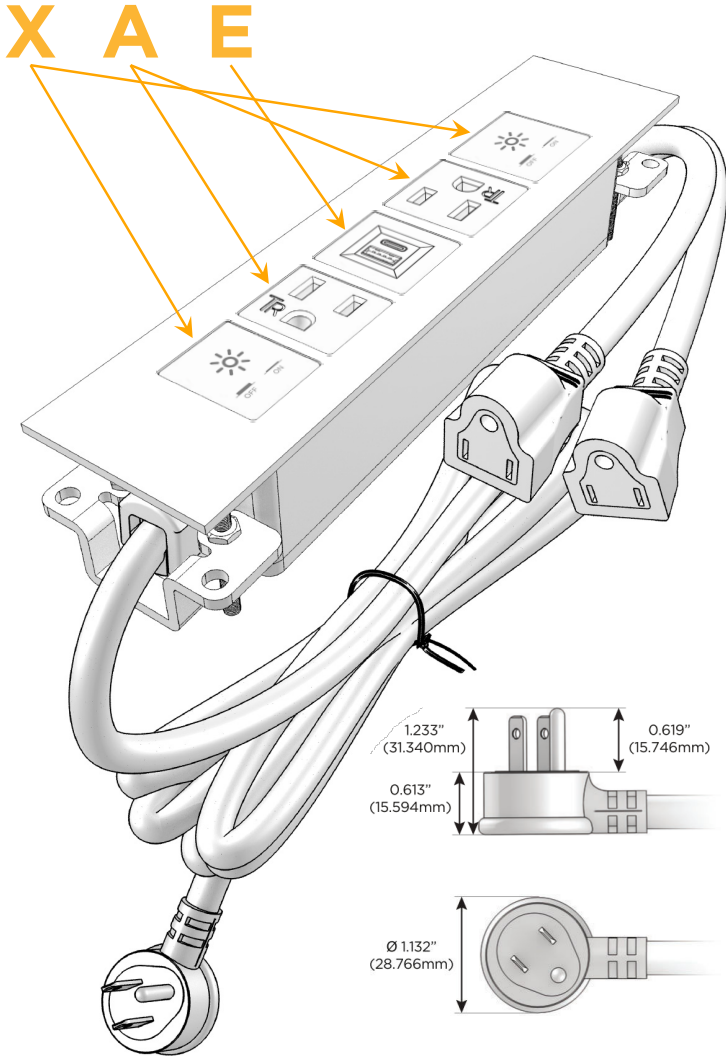

### Module/Port Options:

- A** Tamper Resistant AC Receptacle
- E** USB-A & USB-C (20W)
- M** Double USB-A (Fast Charging Ports - 18W)
- H** HDMI
- 6** CAT 6
- 12** RJ 12
- X** Switched AC
- Y** 3-Way Switch (Low Voltage)
- V** USB-C (45W High Speed Charging Port)
- S** USB-C (25W High Speed Charging Port)
- R** Switched AC (Rocker Switch)
- D** Dimmer Switch

### Plug:

Supplied with Low Profile Flat 45° Angle 120 VAC Plug

Optional Standard Straight 120 VAC Plug

Optional Straight 120 VAC Pass-through Plug

- CLEAN, COMPACT DESIGN
- STREAMLINED
- LOW PROFILE
- SIDE-EXITING CORDS
- PLUG & PLAY
- 6' AC CORD & PLUG (FLAT PLUG STANDARD)
- CUSTOMIZABLE CONFIGURATIONS AND FINISHES
- UL LISTED FOR MOUNTING IN FURNITURE
- 15A

## AC POWER & DATA CONNECTIVITY SOLUTION

M-POWER-5TRZ-XAEAX-RZATP

Specs:

### Modules/Ports:

- X Switched AC
- A Tamper Resistant AC Receptacle
- E USB-A & USB-C (20W)

Distributed by

Mormax Company, Inc.

8 Westchester Plaza

Elmsford, NY 10523

914-699-0101

sales@mormax.com