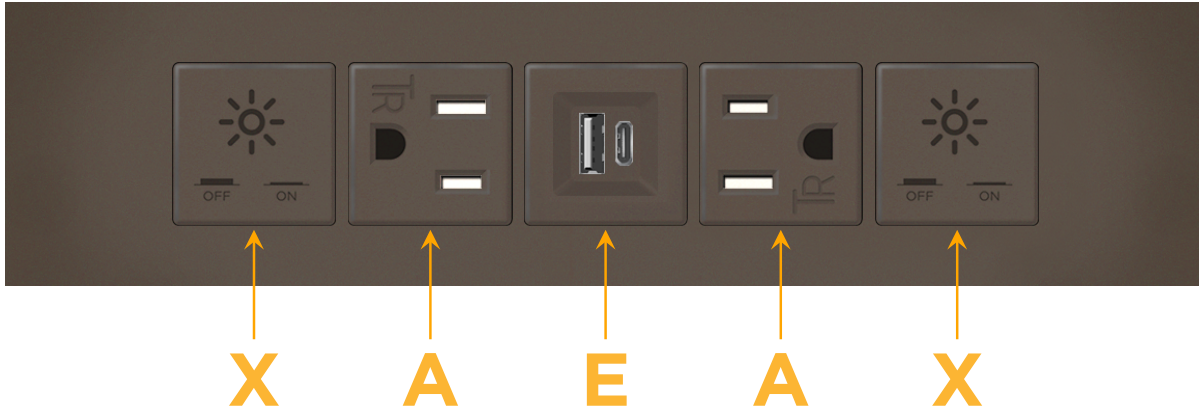

M-POWER-5T

AC POWER & DATA CONNECTIVITY SOLUTION

M-POWER-5TRZ-XAEAX-RZATP

Distributed by

Mormax Company, Inc.

8 Westchester Plaza

Elmsford, NY 10523

914-699-0101

sales@mormax.com

mormax.com

Metro Light & Power's line of power & data solutions offers sophisticated design elements combined with greater ease of installation. Streamlined and low-profile, enhanced by side-exiting cords, our outlets advance the industry with their cutting edge look and feel. We believe flexibility is key, and we provide a variety of mounting options, including the ability to mount in limited spaces. Our outlets are available in many finishes and configurations, in addition to a custom color and finish capability for our clients.

Trim Plate Finish: **UNICOLOR™ OIL RUBBED BRONZE (ABS)**

Custom Finishes Available

M-POWER-5TRZ-XAEAX-RZATP

Features:

Module/Port Options:

- **A** Tamper Resistant AC Receptacle
- **E** USB-A & USB-C (20W)
- **M** Double USB-A (Fast Charging Ports - 18W)
- **H** HDMI
- **6** CAT 6
- **12** RJ 12
- **X** Switched AC
- **Y** 3-Way Switch (Low Voltage)
- **V** USB-C (45W High Speed Charging Port)
- **S** USB-C (25W High Speed Charging Port)
- **R** Switched AC (Rocker Switch)
- **D** Dimmer Switch

Plug:

Supplied with Low Profile Flat 45° Angle 120 VAC Plug

Optional Standard Straight 120 VAC Plug

Optional Straight 120 VAC Pass-through Plug

- CLEAN, COMPACT DESIGN
- STREAMLINED
- LOW PROFILE
- SIDE-EXITING CORDS
- PLUG & PLAY
- 6' AC CORD & PLUG (FLAT PLUG STANDARD)
- CUSTOMIZABLE CONFIGURATIONS AND FINISHES
- UL LISTED FOR MOUNTING IN FURNITURE
- 15A