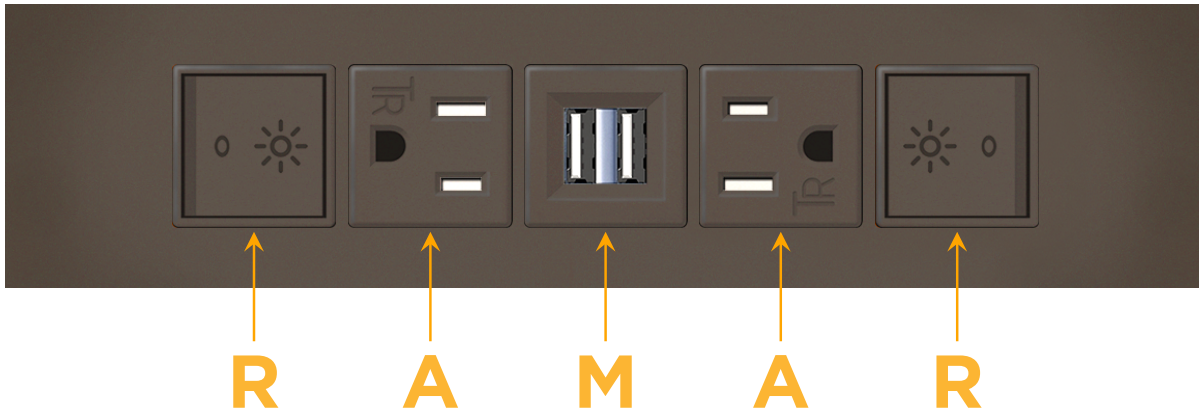

Trim Plate Finish: **UNICOLOR™ OIL RUBBED BRONZE (ABS)**

Custom Finishes Available

M-POWER-5TRZ-RAMAR-RZATP

Features:

Module/Port Options:

- A** Tamper Resistant AC Receptacle
- E** USB-A & USB-C (20W)
- M** Double USB-A (Fast Charging Ports - 18W)
- H** HDMI
- 6** CAT 6
- 12** RJ 12
- X** Switched AC
- Y** 3-Way Switch (Low Voltage)
- V** USB-C (45W High Speed Charging Port)
- S** USB-C (25W High Speed Charging Port)
- R** Switched AC (Rocker Switch)
- D** Dimmer Switch

Plug:

Supplied with Low Profile Flat 45° Angle 120 VAC Plug

Optional Standard Straight 120 VAC Plug

Optional Straight 120 VAC Pass-through Plug

- CLEAN, COMPACT DESIGN
- STREAMLINED
- LOW PROFILE
- SIDE-EXITING CORDS
- PLUG & PLAY
- 6' AC CORD & PLUG (FLAT PLUG STANDARD)
- CUSTOMIZABLE CONFIGURATIONS AND FINISHES
- UL LISTED FOR MOUNTING IN FURNITURE
- 15A

M-POWER-5T

AC POWER & DATA CONNECTIVITY SOLUTION

M-POWER-5TRZ-RAMAR-RZATP

Specs:

Modules/Ports:

- R** Switched AC (Rocker Switch)
- A** Tamper Resistant AC Receptacle
- M** Double USB-A (Fast Charging Ports - 18W)