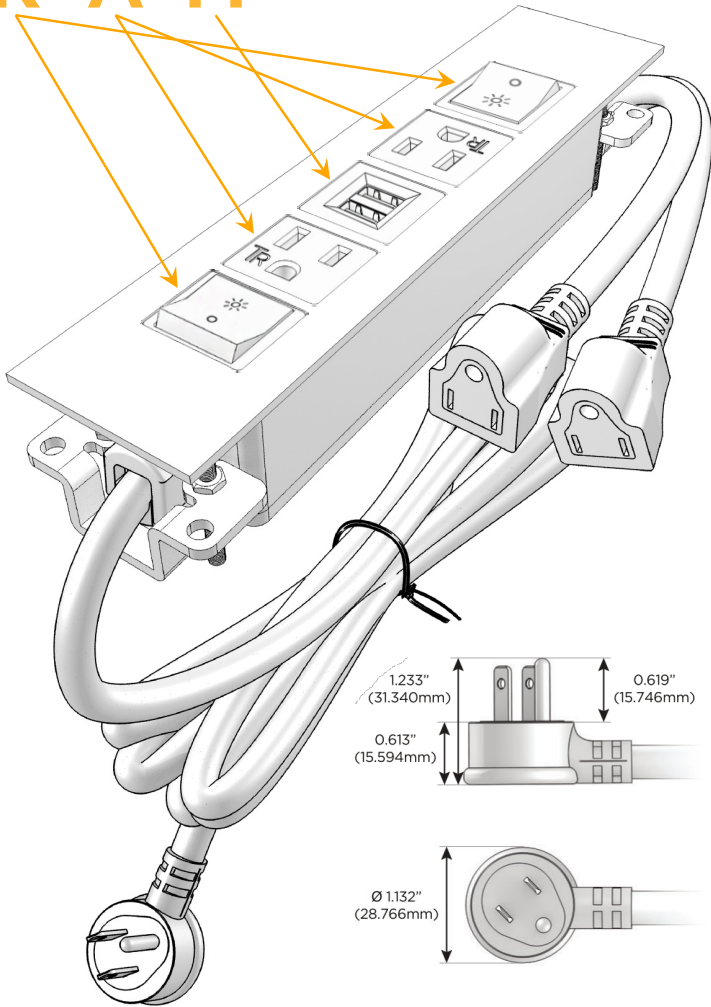

M-POWER-5T

AC POWER & DATA CONNECTIVITY SOLUTION

M-POWER-5TRZ-RAMAR-RZATP

Specs:

Modules/Ports:

- **R** Switched AC (Rocker Switch)
- **A** Tamper Resistant AC Receptacle
- **M** Double USB-A (Fast Charging Ports - 18W)

R A M