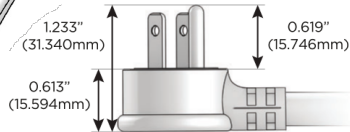

M-POWER-5T

AC POWER & DATA CONNECTIVITY SOLUTION

M-POWER-5TRZ-RAMAR-RZATP

Specs:

Modules/Ports:

- **R** Switched AC (Rocker Switch)
- **A** Tamper Resistant AC Receptacle
- **M** Double USB-A (Fast Charging Ports - 18W)

R A M