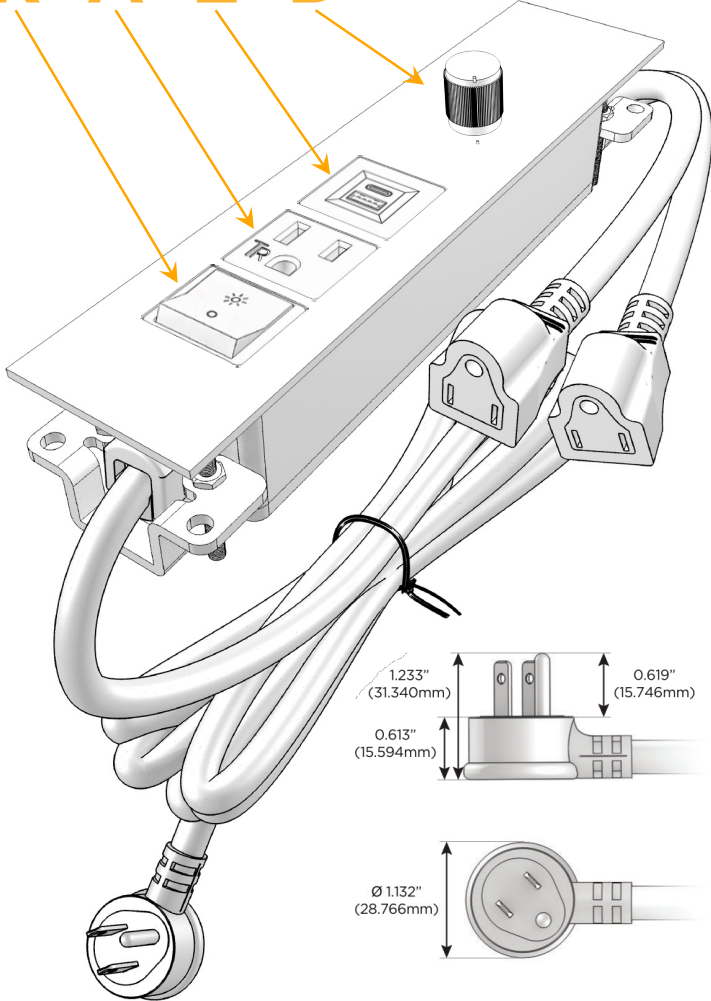

M-POWER-5T

AC POWER & DATA CONNECTIVITY SOLUTION

M-POWER-5TRZ-RAED-RZSTP

Specs:

Modules/Ports:

- **R** Switched AC (Rocker Switch)
- **A** Tamper Resistant AC Receptacle
- **E** USB-A & USB-C (20W)
- **D** Dimmer Switch

RAED