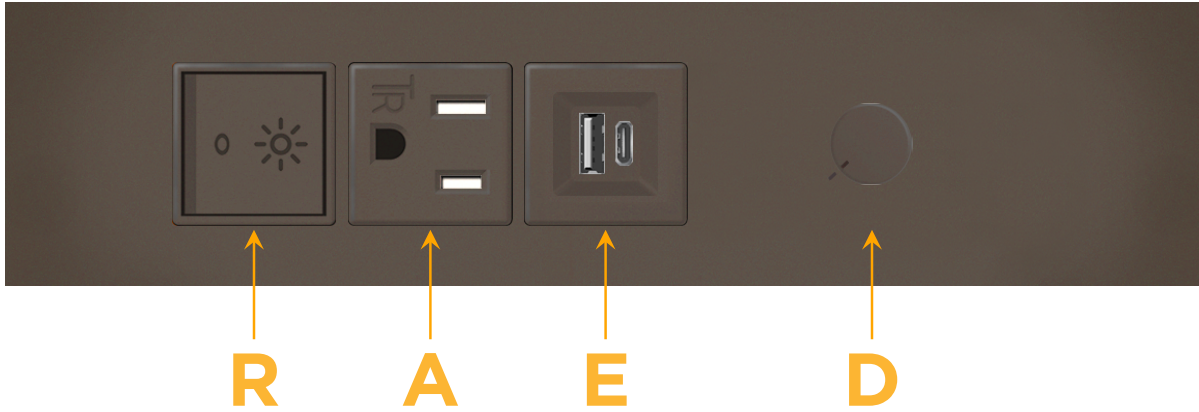

M-POWER-5T

AC POWER & DATA CONNECTIVITY SOLUTION

M-POWER-5TRZ-RAED-RZSTP

Distributed by

Mormax Company, Inc.

8 Westchester Plaza

Elmsford, NY 10523

914-699-0101

sales@mormax.com

mormax.com

Metro Light & Power's line of power & data solutions offers sophisticated design elements combined with greater ease of installation. Streamlined and low-profile, enhanced by side-exiting cords, our outlets advance the industry with their cutting edge look and feel. We believe flexibility is key, and we provide a variety of mounting options, including the ability to mount in limited spaces. Our outlets are available in many finishes and configurations, in addition to a custom color and finish capability for our clients.

Trim Plate Finish: **UNICOLOR™ OIL RUBBED BRONZE (ZINC/STEEL)**

Custom Finishes Available

M-POWER-5TRZ-RAED-RZSTP

Features:

Module/Port Options:

- **A** Tamper Resistant AC Receptacle
- **E** USB-A & USB-C (20W)
- **M** Double USB-A (Fast Charging Ports - 18W)
- **H** HDMI
- **6** CAT 6
- **12** RJ 12
- **X** Switched AC
- **Y** 3-Way Switch (Low Voltage)
- **V** USB-C (45W High Speed Charging Port)
- **S** USB-C (25W High Speed Charging Port)
- **R** Switched AC (Rocker Switch)
- **D** Dimmer Switch

Plug:

Supplied with Low Profile Flat 45° Angle 120 VAC Plug

Optional Standard Straight 120 VAC Plug

Optional Straight 120 VAC Pass-through Plug

- CLEAN, COMPACT DESIGN
- STREAMLINED
- LOW PROFILE
- SIDE-EXITING CORDS
- PLUG & PLAY
- 6' AC CORD & PLUG (FLAT PLUG STANDARD)
- CUSTOMIZABLE CONFIGURATIONS AND FINISHES
- ETL LISTED FOR MOUNTING IN FURNITURE
- 15A