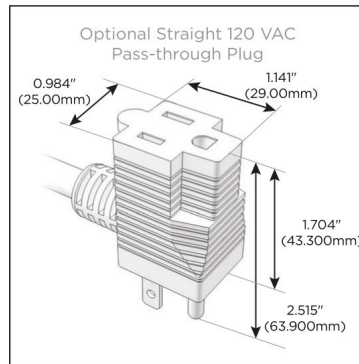

Plug:

Supplied with Low Profile Flat 45° Angle 120 VAC Plug

Optional Standard Straight 120 VAC Plug

Optional Straight 120 VAC Pass-through Plug

- CLEAN, COMPACT DESIGN
- STREAMLINED
- LOW PROFILE
- SIDE-EXITING CORDS
- PLUG & PLAY
- 6' AC CORD & PLUG (FLAT PLUG STANDARD)
- CUSTOMIZABLE CONFIGURATIONS AND FINISHES
- UL LISTED FOR MOUNTING IN FURNITURE
- 15A

M-POWER-5T

AC POWER & DATA CONNECTIVITY SOLUTION

M-POWER-5TRZ-RAEAR-RZATP

Specs:

Modules/Ports:

- R** Switched AC (Rocker Switch)
- A** Tamper Resistant AC Receptacle
- E** USB-A & USB-C (20W)

R A E

Distributed by