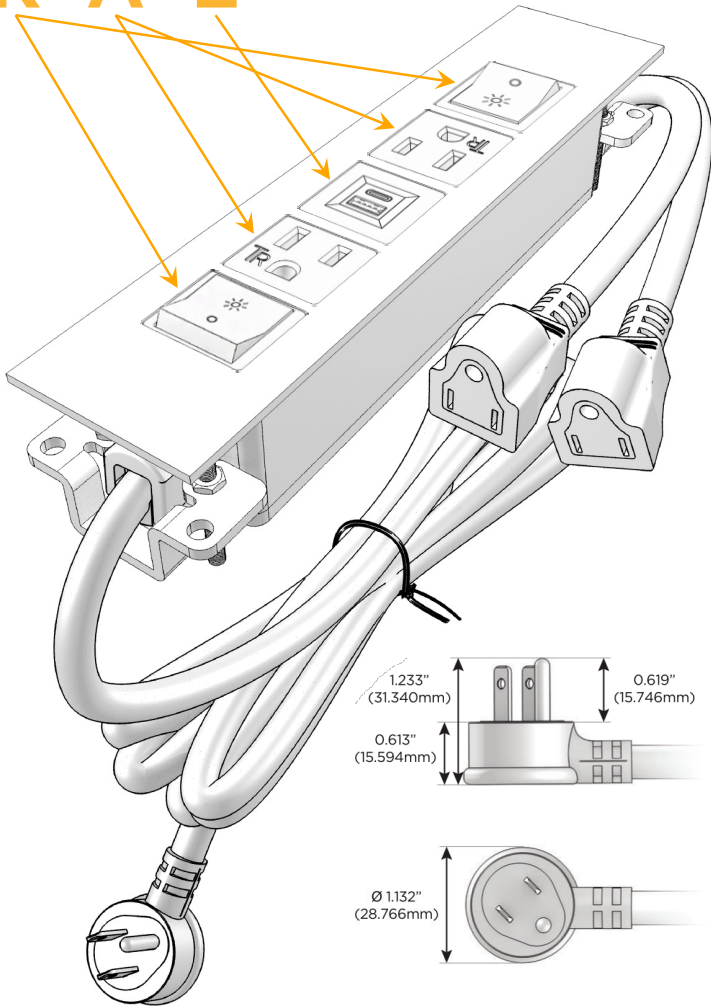

Trim Plate Finish: UNICOLOR™ OIL RUBBED BRONZE (ABS)

Custom Finishes Available

M-POWER-5TRZ-RAEAR-RZATP

Features:

Module/Port Options:

- A** Tamper Resistant AC Receptacle
- E** USB-A & USB-C (20W)
- M** Double USB-A (Fast Charging Ports - 18W)
- H** HDMI
- 6** CAT 6
- 12** RJ 12
- X** Switched AC
- Y** 3-Way Switch (Low Voltage)
- V** USB-C (45W High Speed Charging Port)
- S** USB-C (25W High Speed Charging Port)
- R** Switched AC (Rocker Switch)
- D** Dimmer Switch

Plug:

Supplied with Low Profile Flat 45° Angle 120 VAC Plug

Optional Standard Straight 120 VAC Plug

Optional Straight 120 VAC Pass-through Plug

- CLEAN, COMPACT DESIGN
- STREAMLINED
- LOW PROFILE
- SIDE-EXITING CORDS
- PLUG & PLAY
- 6' AC CORD & PLUG (FLAT PLUG STANDARD)
- CUSTOMIZABLE CONFIGURATIONS AND FINISHES
- UL LISTED FOR MOUNTING IN FURNITURE
- 15A

M-POWER-5T

AC POWER & DATA CONNECTIVITY SOLUTION

M-POWER-5TRZ-RAEAR-RZATP

Specs:

Modules/Ports:

- R** Switched AC (Rocker Switch)
- A** Tamper Resistant AC Receptacle
- E** USB-A & USB-C (20W)

R A E

Distributed by