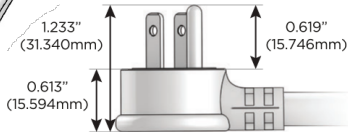

M-POWER-5T

AC POWER & DATA CONNECTIVITY SOLUTION

M-POWER-5TRZ-RAEAR-RZATP

Specs:

Modules/Ports:

- R** Switched AC (Rocker Switch)
- A** Tamper Resistant AC Receptacle
- E** USB-A & USB-C (20W)

R A E

Distributed by