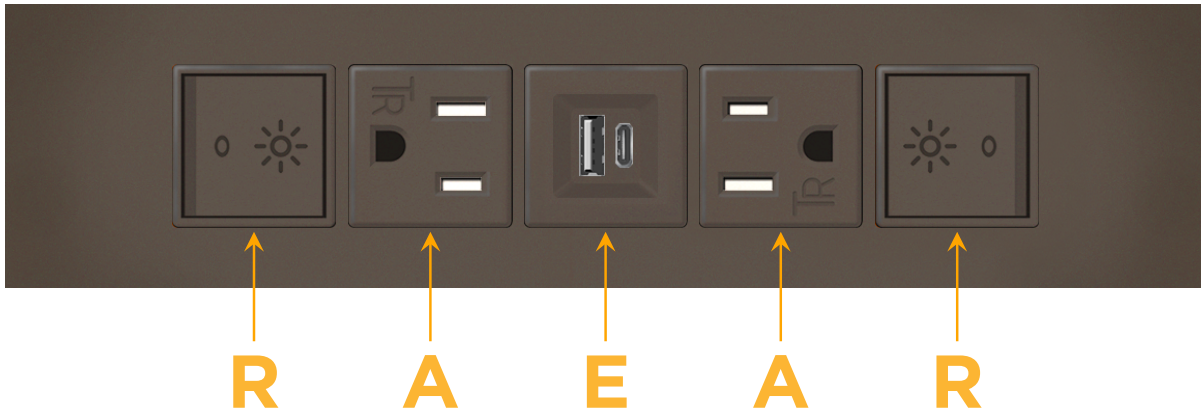

Trim Plate Finish: UNICOLOR™ OIL RUBBED BRONZE (ABS)

Custom Finishes Available

M-POWER-5TRZ-RAEAR-RZATP

Features:

Module/Port Options:

- A** Tamper Resistant AC Receptacle
- E** USB-A & USB-C (20W)
- M** Double USB-A (Fast Charging Ports - 18W)
- H** HDMI
- 6** CAT 6
- 12** RJ 12
- X** Switched AC
- Y** 3-Way Switch (Low Voltage)
- V** USB-C (45W High Speed Charging Port)
- S** USB-C (25W High Speed Charging Port)
- R** Switched AC (Rocker Switch)
- D** Dimmer Switch

Plug:

Supplied with Low Profile Flat 45° Angle 120 VAC Plug

Optional Standard Straight 120 VAC Plug

Optional Straight 120 VAC Pass-through Plug

- CLEAN, COMPACT DESIGN
- STREAMLINED
- LOW PROFILE
- SIDE-EXITING CORDS
- PLUG & PLAY
- 6' AC CORD & PLUG (FLAT PLUG STANDARD)
- CUSTOMIZABLE CONFIGURATIONS AND FINISHES
- UL LISTED FOR MOUNTING IN FURNITURE
- 15A

M-POWER-5T

AC POWER & DATA CONNECTIVITY SOLUTION

M-POWER-5TRZ-RAEAR-RZATP

Specs:

Modules/Ports:

- R** Switched AC (Rocker Switch)
- A** Tamper Resistant AC Receptacle
- E** USB-A & USB-C (20W)

R A E

Distributed by