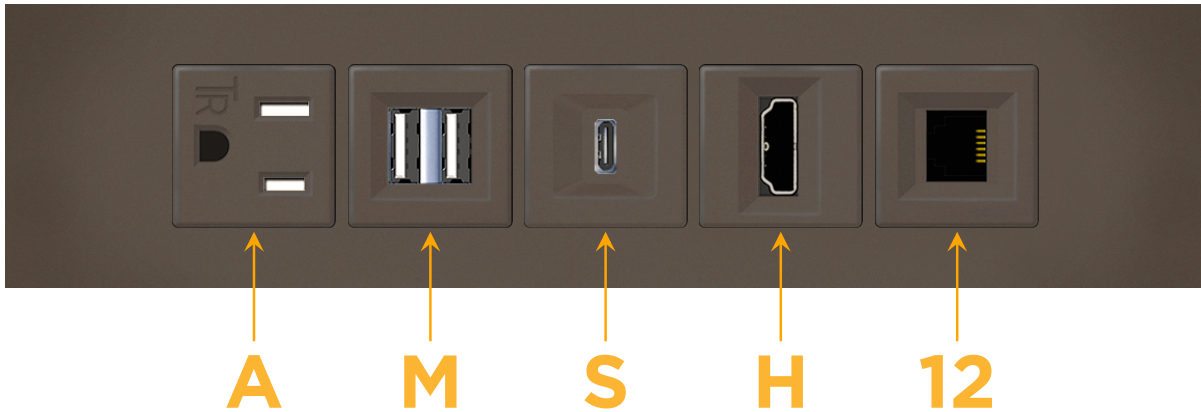

Trim Plate Finish: **UNICOLOR™ OIL RUBBED BRONZE (ABS)**

Custom Finishes Available

M-POWER-5TRZ-AMSH12-RZATP

Features:

Module/Port Options:

- A** Tamper Resistant AC Receptacle
- E** USB-A & USB-C (20W)
- M** Double USB-A (Fast Charging Ports - 18W)
- H** HDMI
- 6** CAT 6
- 12** RJ 12
- X** Switched AC
- Y** 3-Way Switch (Low Voltage)
- V** USB-C (45W High Speed Charging Port)
- S** USB-C (25W High Speed Charging Port)
- R** Switched AC (Rocker Switch)
- D** Dimmer Switch

Plug:

Supplied with Low Profile Flat 45° Angle 120 VAC Plug

Optional Standard Straight 120 VAC Plug

Optional Straight 120 VAC Pass-through Plug

- CLEAN, COMPACT DESIGN
- STREAMLINED
- LOW PROFILE
- SIDE-EXITING CORDS
- PLUG & PLAY
- 6' AC CORD & PLUG (FLAT PLUG STANDARD)
- CUSTOMIZABLE CONFIGURATIONS AND FINISHES
- UL LISTED FOR MOUNTING IN FURNITURE
- 15A

M-POWER-5T

AC POWER & DATA CONNECTIVITY SOLUTION

M-POWER-5TRZ-AMSH12-RZATP

Specs:

Modules/Ports:

- A** Tamper Resistant AC Receptacle
- M** Double USB-A (Fast Charging Ports - 18W)
- S** USB-C (25W High Speed Charging Port)
- H** HDMI
- 12** RJ 12