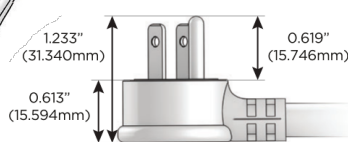

M-POWER-5T

AC POWER & DATA CONNECTIVITY SOLUTION

M-POWER-5TRZ-AMSH12-RZATP

Specs:

Modules/Ports:

- **A** Tamper Resistant AC Receptacle
- **M** Double USB-A (Fast Charging Ports - 18W)
- **S** USB-C (25W High Speed Charging Port)
- **H** HDMI
- **12** RJ 12

A M S H 12