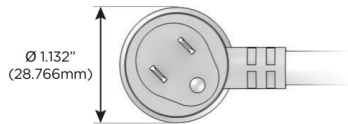

M-POWER-5T

AC POWER & DATA CONNECTIVITY SOLUTION

M-POWER-5TRZ-AMSH12-RZATP

Specs:

Modules/Ports:

- **A** Tamper Resistant AC Receptacle
- **M** Double USB-A (Fast Charging Ports - 18W)
- **S** USB-C (25W High Speed Charging Port)
- **H** HDMI
- **12** RJ 12

A M S H 12