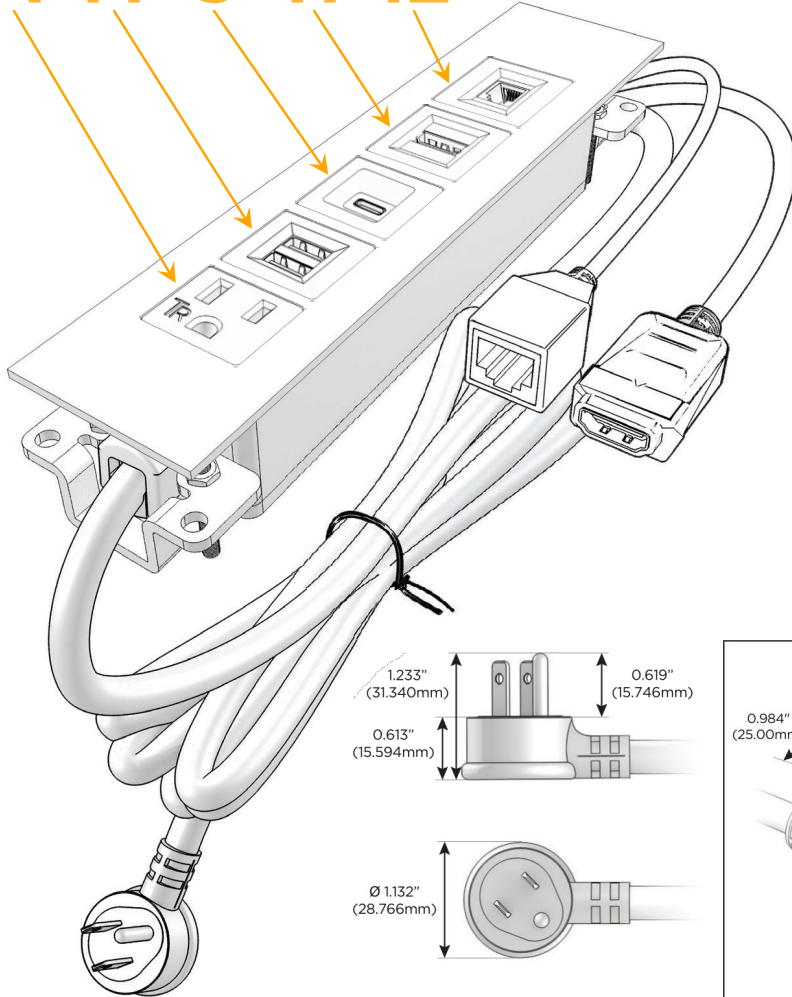

M-POWER-5T

AC POWER & DATA CONNECTIVITY SOLUTION

M-POWER-5TRZ-AMSH12-RZATP

Specs:

Modules/Ports:

- **A** Tamper Resistant AC Receptacle
- **M** Double USB-A (Fast Charging Ports - 18W)
- **S** USB-C (25W High Speed Charging Port)
- **H** HDMI
- **12** RJ 12

A M S H 12