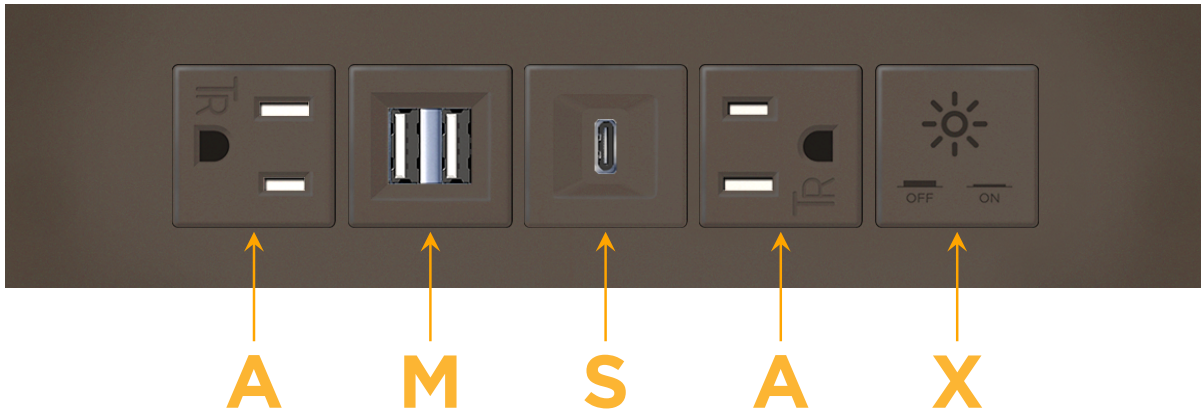

Trim Plate Finish: **UNICOLOR™ OIL RUBBED BRONZE (ABS)**

Custom Finishes Available

M-POWER-5TRZ-AMSAX-RZATP

Features:

Module/Port Options:

- A** Tamper Resistant AC Receptacle
- E** USB-A & USB-C (20W)
- M** Double USB-A (Fast Charging Ports - 18W)
- H** HDMI
- 6** CAT 6
- 12** RJ 12
- X** Switched AC
- Y** 3-Way Switch (Low Voltage)
- V** USB-C (45W High Speed Charging Port)
- S** USB-C (25W High Speed Charging Port)
- R** Switched AC (Rocker Switch)
- D** Dimmer Switch

Plug:

Supplied with Low Profile Flat 45° Angle 120 VAC Plug

Optional Standard Straight 120 VAC Plug

Optional Straight 120 VAC Pass-through Plug

- CLEAN, COMPACT DESIGN
- STREAMLINED
- LOW PROFILE
- SIDE-EXITING CORDS
- PLUG & PLAY
- 6' AC CORD & PLUG (FLAT PLUG STANDARD)
- CUSTOMIZABLE CONFIGURATIONS AND FINISHES
- UL LISTED FOR MOUNTING IN FURNITURE
- 15A

M-POWER-5T

AC POWER & DATA CONNECTIVITY SOLUTION

M-POWER-5TRZ-AMSAX-RZATP

Specs:

Modules/Ports:

- A** Tamper Resistant AC Receptacle
- M** Double USB-A (Fast Charging Ports - 18W)
- S** USB-C (25W High Speed Charging Port)
- X** Switched AC