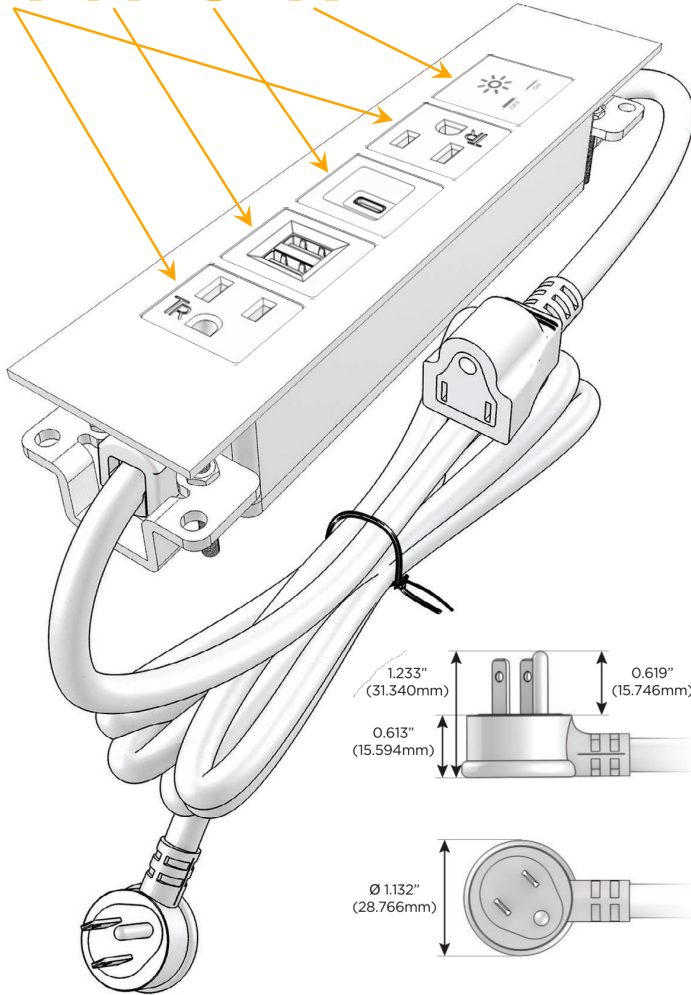

M-POWER-5T

AC POWER & DATA CONNECTIVITY SOLUTION

M-POWER-5TRZ-AMSAX-RZATP

Specs:

Modules/Ports:

- **A** Tamper Resistant AC Receptacle
- **M** Double USB-A (Fast Charging Ports - 18W)
- **S** USB-C (25W High Speed Charging Port)
- **X** Switched AC

A M S X