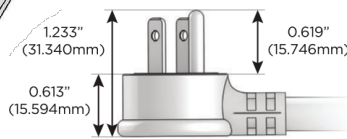

M-POWER-5T

AC POWER & DATA CONNECTIVITY SOLUTION

M-POWER-5TRZ-AMSAX-RZATP

Specs:

Modules/Ports:

- **A** Tamper Resistant AC Receptacle
- **M** Double USB-A (Fast Charging Ports - 18W)
- **S** USB-C (25W High Speed Charging Port)
- **X** Switched AC

A M S X