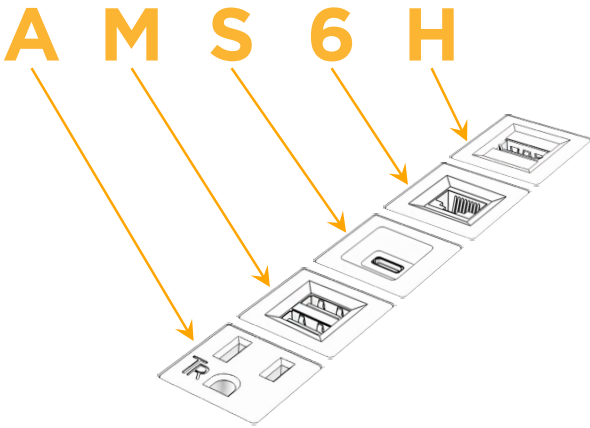

### Plug:

Supplied with Low Profile Flat 45° Angle 120 VAC Plug

Optional Standard Straight 120 VAC Plug

Optional Straight 120 VAC Pass-through Plug

- CLEAN, COMPACT DESIGN
- STREAMLINED
- LOW PROFILE
- SIDE-EXITING CORDS
- PLUG & PLAY
- 6' AC CORD & PLUG (FLAT PLUG STANDARD)
- CUSTOMIZABLE CONFIGURATIONS AND FINISHES
- UL LISTED FOR MOUNTING IN FURNITURE
- 15A

## AC POWER & DATA CONNECTIVITY SOLUTION

M-POWER-5TRZ-AMS6H-RZATP

Specs:

**Modules/Ports:**

- A** Tamper Resistant AC Receptacle
- M** Double USB-A (Fast Charging Ports - 18W)
- S** USB-C (25W High Speed Charging Port)
- 6** CAT 6
- H** HDMI