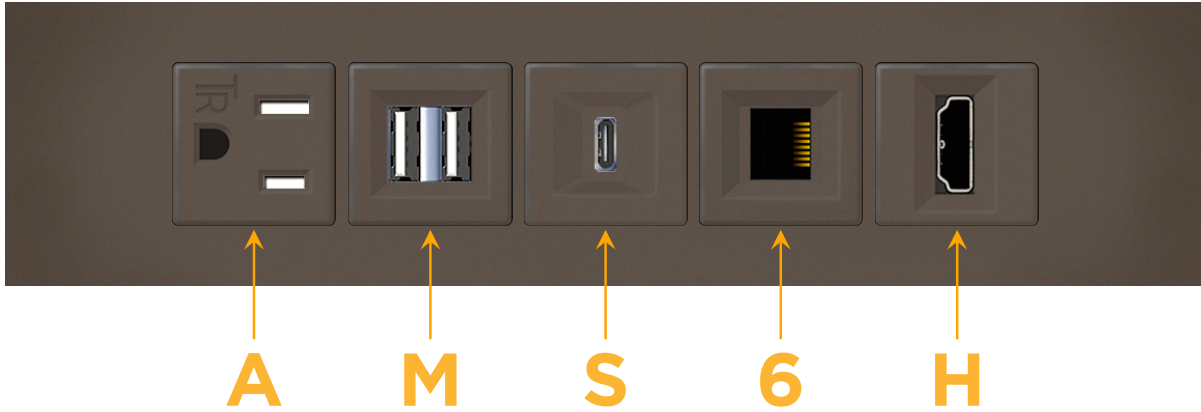

M-POWER-5T

AC POWER & DATA CONNECTIVITY SOLUTION

M-POWER-5TRZ-AMS6H-RZATP

Distributed by

Mormax Company, Inc.

8 Westchester Plaza

Elmsford, NY 10523

914-699-0101

sales@mormax.com

mormax.com

Metro Light & Power's line of power & data solutions offers sophisticated design elements combined with greater ease of installation. Streamlined and low-profile, enhanced by side-exiting cords, our outlets advance the industry with their cutting edge look and feel. We believe flexibility is key, and we provide a variety of mounting options, including the ability to mount in limited spaces. Our outlets are available in many finishes and configurations, in addition to a custom color and finish capability for our clients.

Trim Plate Finish: **UNICOLOR™ OIL RUBBED BRONZE (ABS)**

Custom Finishes Available

M-POWER-5TRZ-AMS6H-RZATP

Features:

Module/Port Options:

- **A** Tamper Resistant AC Receptacle
- **E** USB-A & USB-C (20W)
- **M** Double USB-A (Fast Charging Ports - 18W)
- **H** HDMI
- **6** CAT 6
- **12** RJ 12
- **X** Switched AC
- **Y** 3-Way Switch (Low Voltage)
- **V** USB-C (45W High Speed Charging Port)
- **S** USB-C (25W High Speed Charging Port)
- **R** Switched AC (Rocker Switch)
- **D** Dimmer Switch

Plug:

Supplied with Low Profile Flat 45° Angle 120 VAC Plug

Optional Standard Straight 120 VAC Plug

Optional Straight 120 VAC Pass-through Plug

- CLEAN, COMPACT DESIGN
- STREAMLINED
- LOW PROFILE
- SIDE-EXITING CORDS
- PLUG & PLAY
- 6' AC CORD & PLUG (FLAT PLUG STANDARD)
- CUSTOMIZABLE CONFIGURATIONS AND FINISHES
- UL LISTED FOR MOUNTING IN FURNITURE
- 15A