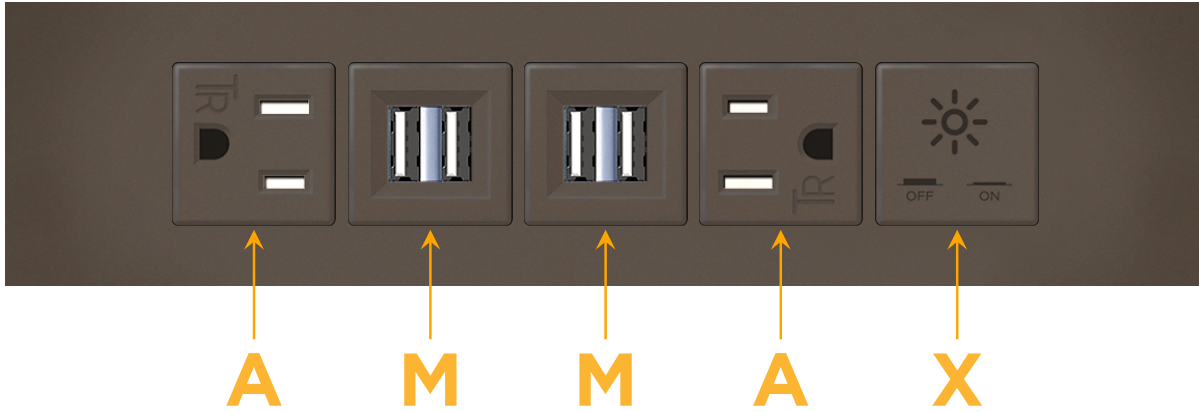

Trim Plate Finish: **UNICOLOR™ OIL RUBBED BRONZE (ABS)**

Custom Finishes Available

M-POWER-5TRZ-AMMAX-RZATP

Features:

Module/Port Options:

- A** Tamper Resistant AC Receptacle
- E** USB-A & USB-C (20W)
- M** Double USB-A (Fast Charging Ports - 18W)
- H** HDMI
- 6** CAT 6
- 12** RJ 12
- X** Switched AC
- Y** 3-Way Switch (Low Voltage)
- V** USB-C (45W High Speed Charging Port)
- S** USB-C (25W High Speed Charging Port)
- R** Switched AC (Rocker Switch)
- D** Dimmer Switch

Plug:

Supplied with Low Profile Flat 45° Angle 120 VAC Plug

Optional Standard Straight 120 VAC Plug

Optional Straight 120 VAC Pass-through Plug

- CLEAN, COMPACT DESIGN
- STREAMLINED
- LOW PROFILE
- SIDE-EXITING CORDS
- PLUG & PLAY
- 6' AC CORD & PLUG (FLAT PLUG STANDARD)
- CUSTOMIZABLE CONFIGURATIONS AND FINISHES
- UL LISTED FOR MOUNTING IN FURNITURE
- 15A

M-POWER-5T

AC POWER & DATA CONNECTIVITY SOLUTION

M-POWER-5TRZ-AMMAX-RZATP

Specs:

Modules/Ports:

- A** Tamper Resistant AC Receptacle
- M** Double USB-A (Fast Charging Ports - 18W)
- X** Switched AC

A M X

Distributed by