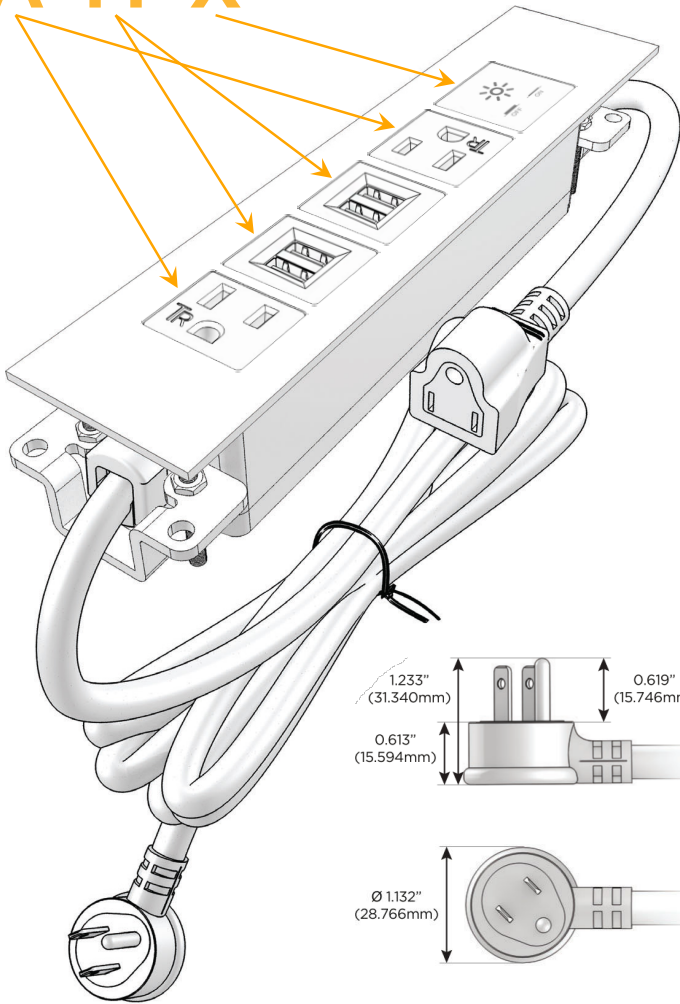

Trim Plate Finish: **UNICOLOR™ OIL RUBBED BRONZE (ABS)**

Custom Finishes Available

M-POWER-5TRZ-AMMAX-RZATP

Features:

Module/Port Options:

- A** Tamper Resistant AC Receptacle
- E** USB-A & USB-C (20W)
- M** Double USB-A (Fast Charging Ports - 18W)
- H** HDMI
- 6** CAT 6
- 12** RJ 12
- X** Switched AC
- Y** 3-Way Switch (Low Voltage)
- V** USB-C (45W High Speed Charging Port)
- S** USB-C (25W High Speed Charging Port)
- R** Switched AC (Rocker Switch)
- D** Dimmer Switch

Plug:

Supplied with Low Profile Flat 45° Angle 120 VAC Plug

Optional Standard Straight 120 VAC Plug

Optional Straight 120 VAC Pass-through Plug

- CLEAN, COMPACT DESIGN
- STREAMLINED
- LOW PROFILE
- SIDE-EXITING CORDS
- PLUG & PLAY
- 6' AC CORD & PLUG (FLAT PLUG STANDARD)
- CUSTOMIZABLE CONFIGURATIONS AND FINISHES
- UL LISTED FOR MOUNTING IN FURNITURE
- 15A

M-POWER-5T

AC POWER & DATA CONNECTIVITY SOLUTION

M-POWER-5TRZ-AMMAX-RZATP

Specs:

Modules/Ports:

- A** Tamper Resistant AC Receptacle
- M** Double USB-A (Fast Charging Ports - 18W)
- X** Switched AC

A M X

Distributed by