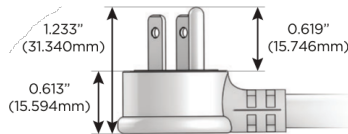

Plug:

Supplied with Low Profile Flat 45° Angle 120 VAC Plug

Optional Standard Straight 120 VAC Plug

Optional Straight 120 VAC Pass-through Plug

- CLEAN, COMPACT DESIGN
- STREAMLINED
- LOW PROFILE
- SIDE-EXITING CORDS
- PLUG & PLAY
- 6' AC CORD & PLUG (FLAT PLUG STANDARD)
- CUSTOMIZABLE CONFIGURATIONS AND FINISHES
- UL LISTED FOR MOUNTING IN FURNITURE
- 15A

M-POWER-5T

AC POWER & DATA CONNECTIVITY SOLUTION

M-POWER-5TRZ-AMMAX-RZATP

Specs:

Modules/Ports:

- A** Tamper Resistant AC Receptacle
- M** Double USB-A (Fast Charging Ports - 18W)
- X** Switched AC

A M X

Distributed by