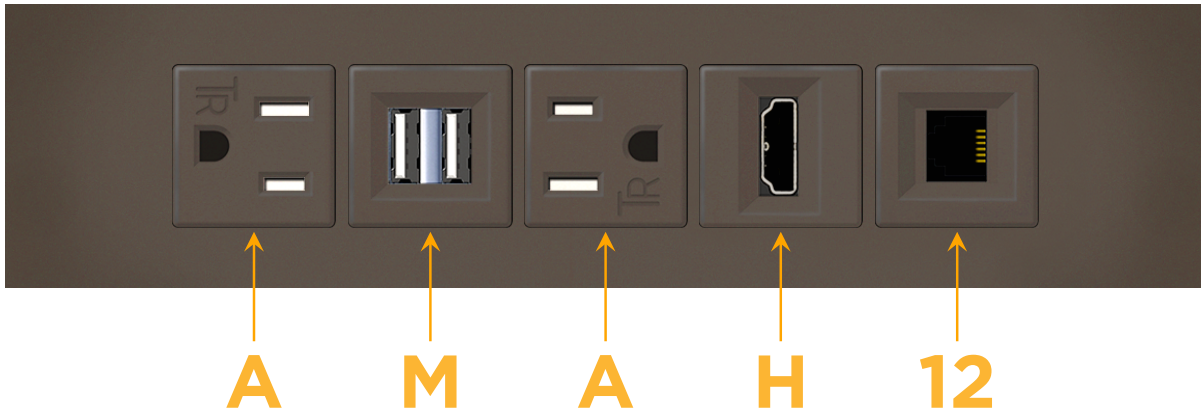

Trim Plate Finish: **UNICOLOR™ OIL RUBBED BRONZE (ABS)**

Custom Finishes Available

M-POWER-5TRZ-AMAH12-RZATP

Features:

Module/Port Options:

- A** Tamper Resistant AC Receptacle
- E** USB-A & USB-C (20W)
- M** Double USB-A (Fast Charging Ports - 18W)
- H** HDMI
- 6** CAT 6
- 12** RJ 12
- X** Switched AC
- Y** 3-Way Switch (Low Voltage)
- V** USB-C (45W High Speed Charging Port)
- S** USB-C (25W High Speed Charging Port)
- R** Switched AC (Rocker Switch)
- D** Dimmer Switch

Plug:

Supplied with Low Profile Flat 45° Angle 120 VAC Plug

Optional Standard Straight 120 VAC Plug

Optional Straight 120 VAC Pass-through Plug

- CLEAN, COMPACT DESIGN
- STREAMLINED
- LOW PROFILE
- SIDE-EXITING CORDS
- PLUG & PLAY
- 6' AC CORD & PLUG (FLAT PLUG STANDARD)
- CUSTOMIZABLE CONFIGURATIONS AND FINISHES
- UL LISTED FOR MOUNTING IN FURNITURE
- 15A

M-POWER-5T

AC POWER & DATA CONNECTIVITY SOLUTION

M-POWER-5TRZ-AMAH12-RZATP

Specs:

Modules/Ports:

- A** Tamper Resistant AC Receptacle
- M** Double USB-A (Fast Charging Ports - 18W)
- H** HDMI
- 12** RJ 12

A M H 12