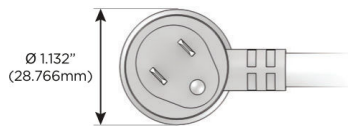

Plug:

Supplied with Low Profile Flat 45° Angle 120 VAC Plug

Optional Standard Straight 120 VAC Plug

Optional Straight 120 VAC Pass-through Plug

- CLEAN, COMPACT DESIGN
- STREAMLINED
- LOW PROFILE
- SIDE-EXITING CORDS
- PLUG & PLAY
- 6' AC CORD & PLUG (FLAT PLUG STANDARD)
- CUSTOMIZABLE CONFIGURATIONS AND FINISHES
- UL LISTED FOR MOUNTING IN FURNITURE
- 15A

M-POWER-5T

AC POWER & DATA CONNECTIVITY SOLUTION

M-POWER-5TRZ-AMAH12-RZATP

Specs:

Modules/Ports:

- A** Tamper Resistant AC Receptacle
- M** Double USB-A (Fast Charging Ports - 18W)
- H** HDMI
- 12** RJ 12

A M H 12