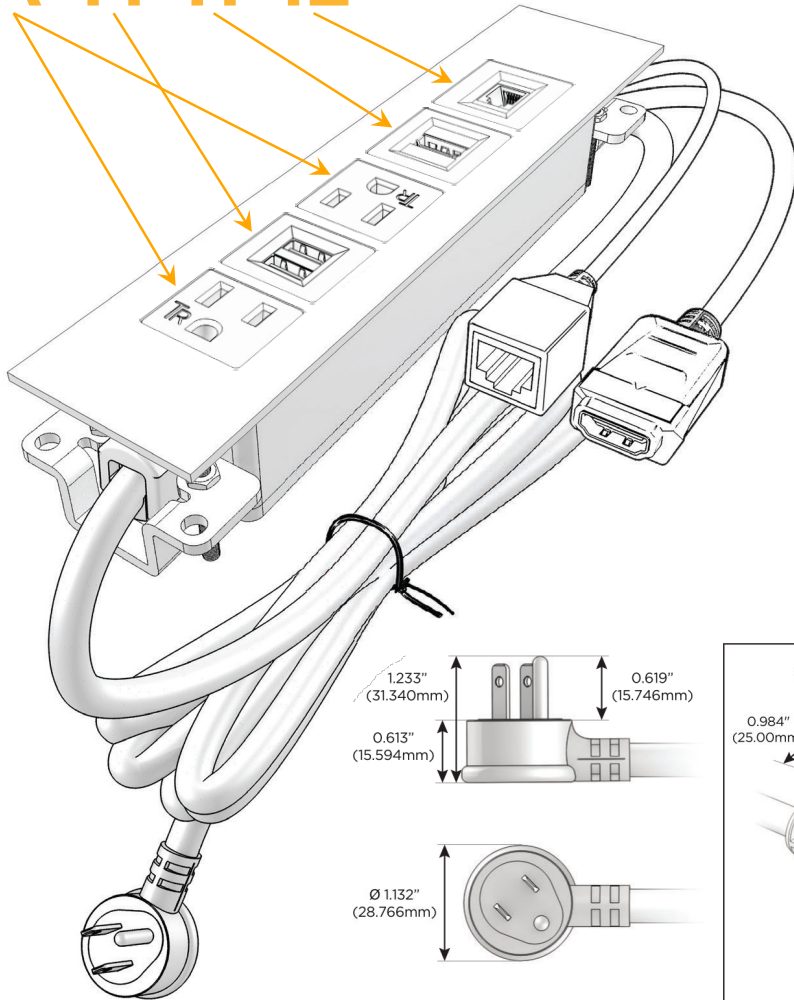

Trim Plate Finish: **UNICOLOR™ OIL RUBBED BRONZE (ABS)**

Custom Finishes Available

M-POWER-5TRZ-AMAH12-RZATP

Features:

Module/Port Options:

- A** Tamper Resistant AC Receptacle
- E** USB-A & USB-C (20W)
- M** Double USB-A (Fast Charging Ports - 18W)
- H** HDMI
- 6** CAT 6
- 12** RJ 12
- X** Switched AC
- Y** 3-Way Switch (Low Voltage)
- V** USB-C (45W High Speed Charging Port)
- S** USB-C (25W High Speed Charging Port)
- R** Switched AC (Rocker Switch)
- D** Dimmer Switch

Plug:

Supplied with Low Profile Flat 45° Angle 120 VAC Plug

Optional Standard Straight 120 VAC Plug

Optional Straight 120 VAC Pass-through Plug

- CLEAN, COMPACT DESIGN
- STREAMLINED
- LOW PROFILE
- SIDE-EXITING CORDS
- PLUG & PLAY
- 6' AC CORD & PLUG (FLAT PLUG STANDARD)
- CUSTOMIZABLE CONFIGURATIONS AND FINISHES
- UL LISTED FOR MOUNTING IN FURNITURE
- 15A

M-POWER-5T

AC POWER & DATA CONNECTIVITY SOLUTION

M-POWER-5TRZ-AMAH12-RZATP

Specs:

Modules/Ports:

- A** Tamper Resistant AC Receptacle
- M** Double USB-A (Fast Charging Ports - 18W)
- H** HDMI
- 12** RJ 12

A M H 12