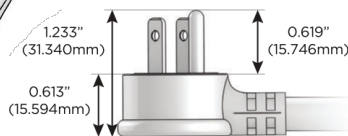

Plug:

Supplied with Low Profile Flat 45° Angle 120 VAC Plug

Optional Standard Straight 120 VAC Plug

Optional Straight 120 VAC Pass-through Plug

- CLEAN, COMPACT DESIGN
- STREAMLINED
- LOW PROFILE
- SIDE-EXITING CORDS
- PLUG & PLAY
- 6' AC CORD & PLUG (FLAT PLUG STANDARD)
- CUSTOMIZABLE CONFIGURATIONS AND FINISHES
- UL LISTED FOR MOUNTING IN FURNITURE
- 15A

M-POWER-5T

AC POWER & DATA CONNECTIVITY SOLUTION

M-POWER-5TRZ-AMAH12-RZATP

Specs:

Modules/Ports:

- A** Tamper Resistant AC Receptacle
- M** Double USB-A (Fast Charging Ports - 18W)
- H** HDMI
- 12** RJ 12

A M H 12