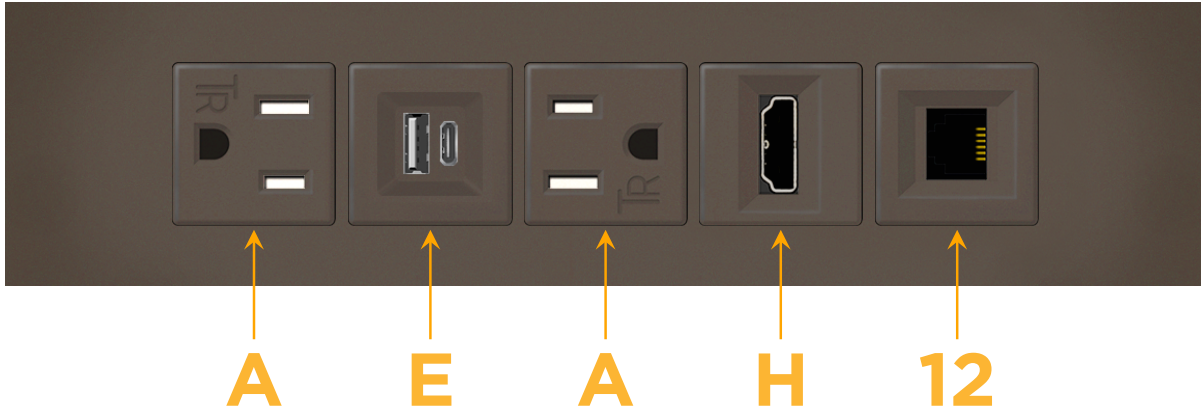

M-POWER-5T

AC POWER & DATA CONNECTIVITY SOLUTION

M-POWER-5TRZ-AEAH12-RZATP

Distributed by

Mormax Company, Inc.

8 Westchester Plaza

Elmsford, NY 10523

914-699-0101

sales@mormax.com

mormax.com

Metro Light & Power's line of power & data solutions offers sophisticated design elements combined with greater ease of installation. Streamlined and low-profile, enhanced by side-exiting cords, our outlets advance the industry with their cutting edge look and feel. We believe flexibility is key, and we provide a variety of mounting options, including the ability to mount in limited spaces. Our outlets are available in many finishes and configurations, in addition to a custom color and finish capability for our clients.

Trim Plate Finish: **UNICOLOR™ OIL RUBBED BRONZE (ABS)**

Custom Finishes Available

M-POWER-5TRZ-AEAH12-RZATP

Features:

Module/Port Options:

- **A** Tamper Resistant AC Receptacle
- **E** USB-A & USB-C (20W)
- **M** Double USB-A (Fast Charging Ports - 18W)
- **H** HDMI
- **6** CAT 6
- **12** RJ 12
- **X** Switched AC
- **Y** 3-Way Switch (Low Voltage)
- **V** USB-C (45W High Speed Charging Port)
- **S** USB-C (25W High Speed Charging Port)
- **R** Switched AC (Rocker Switch)
- **D** Dimmer Switch

Plug:

Supplied with Low Profile Flat 45° Angle 120 VAC Plug

Optional Standard Straight 120 VAC Plug

Optional Straight 120 VAC Pass-through Plug

- CLEAN, COMPACT DESIGN
- STREAMLINED
- LOW PROFILE
- SIDE-EXITING CORDS
- PLUG & PLAY
- 6' AC CORD & PLUG (FLAT PLUG STANDARD)
- CUSTOMIZABLE CONFIGURATIONS AND FINISHES
- UL LISTED FOR MOUNTING IN FURNITURE
- 15A