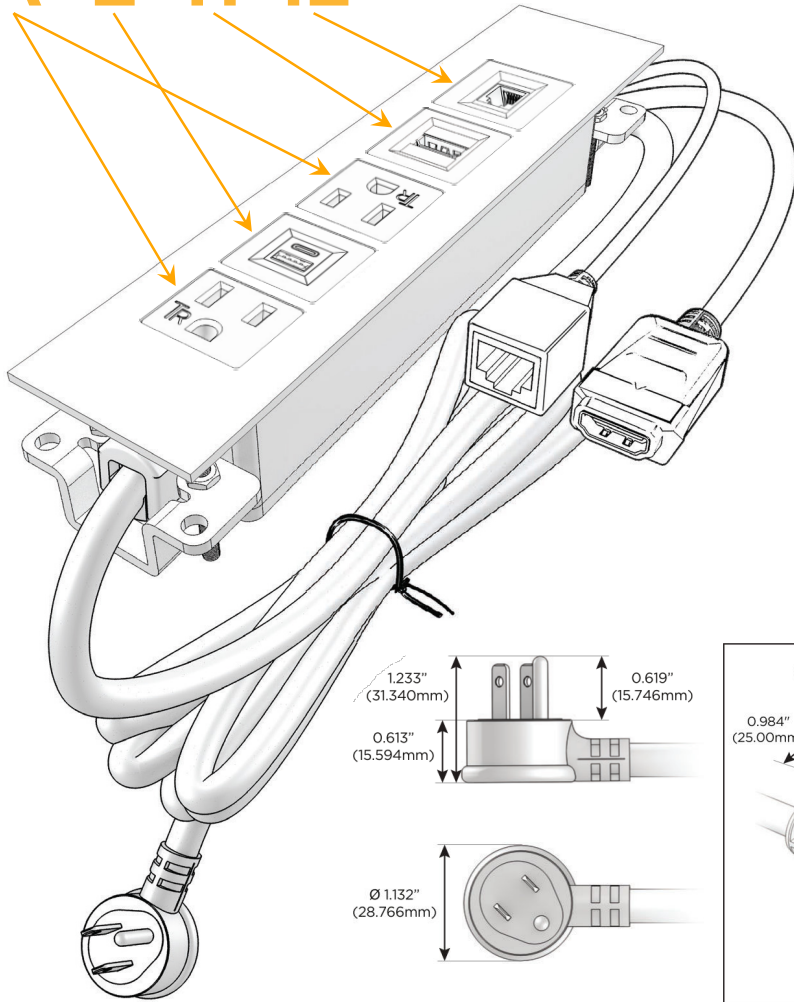

### Module/Port Options:

- A** Tamper Resistant AC Receptacle
- E** USB-A & USB-C (20W)
- M** Double USB-A (Fast Charging Ports - 18W)
- H** HDMI
- 6** CAT 6
- 12** RJ 12
- X** Switched AC
- Y** 3-Way Switch (Low Voltage)
- V** USB-C (45W High Speed Charging Port)
- S** USB-C (25W High Speed Charging Port)
- R** Switched AC (Rocker Switch)
- D** Dimmer Switch

### Plug:

Supplied with Low Profile Flat 45° Angle 120 VAC Plug

Optional Standard Straight 120 VAC Plug

Optional Straight 120 VAC Pass-through Plug

- CLEAN, COMPACT DESIGN
- STREAMLINED
- LOW PROFILE
- SIDE-EXITING CORDS
- PLUG & PLAY
- 6' AC CORD & PLUG (FLAT PLUG STANDARD)
- CUSTOMIZABLE CONFIGURATIONS AND FINISHES
- UL LISTED FOR MOUNTING IN FURNITURE
- 15A

# M-POWER-5T

AC POWER & DATA CONNECTIVITY SOLUTION

M-POWER-5TRZ-AEAH12-RZATP

Specs:

**Modules/Ports:**

- A** Tamper Resistant AC Receptacle
- E** USB-A & USB-C (20W)
- H** HDMI
- 12** RJ 12

**A E H 12**

Distributed by