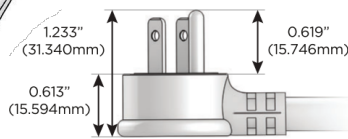

### Plug:

Supplied with Low Profile Flat 45° Angle 120 VAC Plug

Optional Standard Straight 120 VAC Plug

Optional Straight 120 VAC Pass-through Plug

- CLEAN, COMPACT DESIGN
- STREAMLINED
- LOW PROFILE
- SIDE-EXITING CORDS
- PLUG & PLAY
- 6' AC CORD & PLUG (FLAT PLUG STANDARD)
- CUSTOMIZABLE CONFIGURATIONS AND FINISHES
- UL LISTED FOR MOUNTING IN FURNITURE
- 15A

# M-POWER-5T

AC POWER & DATA CONNECTIVITY SOLUTION

M-POWER-5TRZ-AEAH12-RZATP

Specs:

**Modules/Ports:**

- A** Tamper Resistant AC Receptacle
- E** USB-A & USB-C (20W)
- H** HDMI
- 12** RJ 12

**A E H 12**

Distributed by