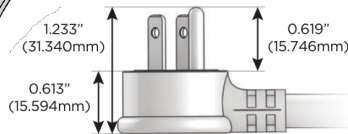

M-POWER-5T

AC POWER & DATA CONNECTIVITY SOLUTION

M-POWER-5TRZ-AAAMM-RZATP

Specs:

Modules/Ports:

- **A** Tamper Resistant AC Receptacle
- **M** Double USB-A (Fast Charging Ports - 18W)

Distributed by

Mormax Company, Inc.

8 Westchester Plaza

Elmsford, NY 10523

914-699-0101

sales@mormax.com

mormax.com

TOP