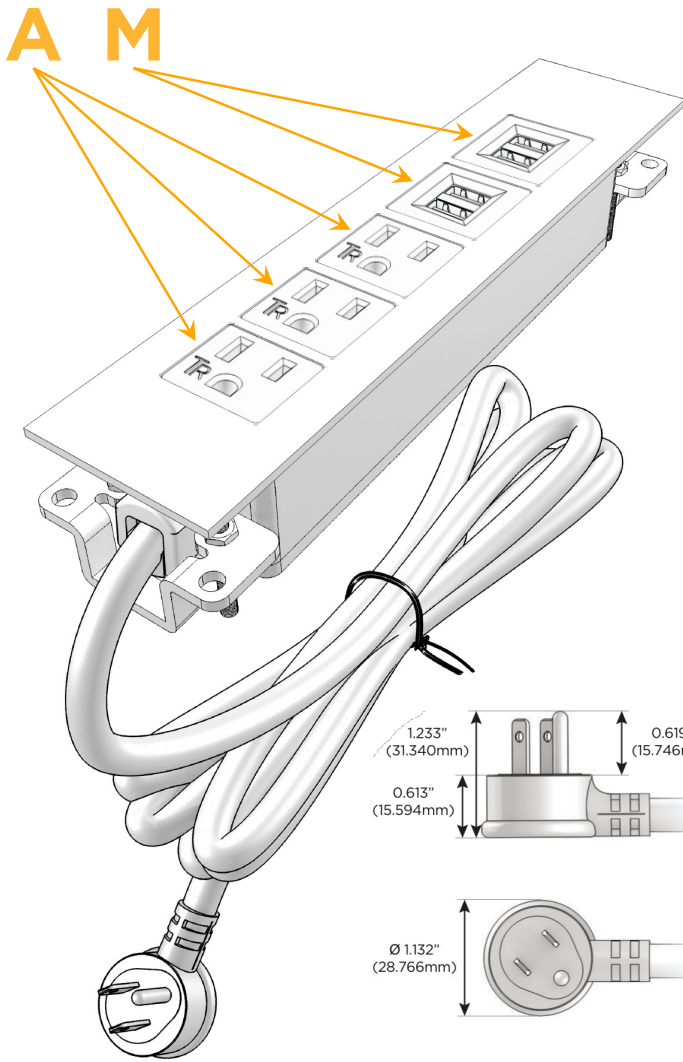

M-POWER-5T

AC POWER & DATA CONNECTIVITY SOLUTION

M-POWER-5TRZ-AAAMM-RZATP

Specs:

Modules/Ports:

- **A** Tamper Resistant AC Receptacle
- **M** Double USB-A (Fast Charging Ports - 18W)

Distributed by

Mormax Company, Inc.

8 Westchester Plaza

Elmsford, NY 10523

914-699-0101

sales@mormax.com

mormax.com