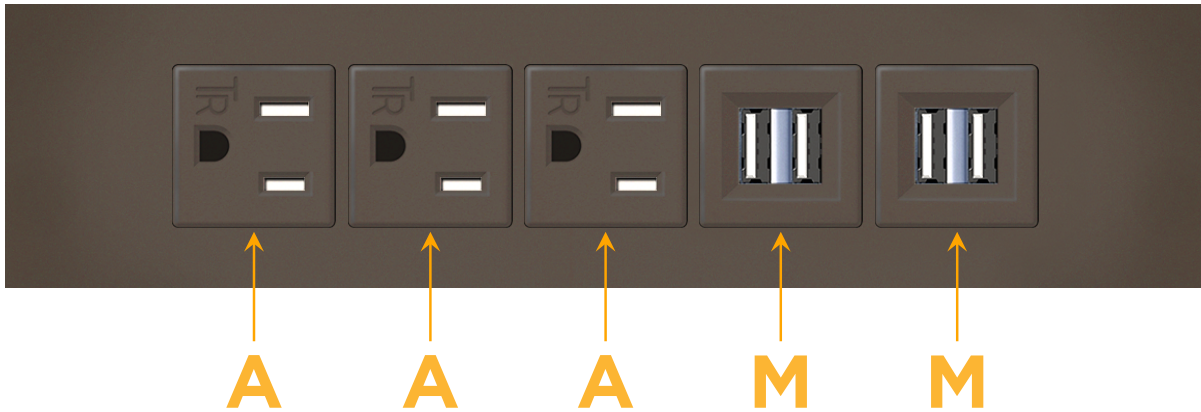

Trim Plate Finish: UNICOLOR™ OIL RUBBED BRONZE (ABS)

Custom Finishes Available

M-POWER-5TRZ-AAAMM-RZATP

Features:

Module/Port Options:

- A** Tamper Resistant AC Receptacle
- E** USB-A & USB-C (20W)
- M** Double USB-A (Fast Charging Ports - 18W)
- H** HDMI
- 6** CAT 6
- 12** RJ 12
- X** Switched AC
- Y** 3-Way Switch (Low Voltage)
- V** USB-C (45W High Speed Charging Port)
- S** USB-C (25W High Speed Charging Port)
- R** Switched AC (Rocker Switch)
- D** Dimmer Switch

Plug:

Supplied with Low Profile Flat 45° Angle 120 VAC Plug

Optional Standard Straight 120 VAC Plug

Optional Straight 120 VAC Pass-through Plug

- CLEAN, COMPACT DESIGN
- STREAMLINED
- LOW PROFILE
- SIDE-EXITING CORDS
- PLUG & PLAY
- 6' AC CORD & PLUG (FLAT PLUG STANDARD)
- CUSTOMIZABLE CONFIGURATIONS AND FINISHES
- UL LISTED FOR MOUNTING IN FURNITURE
- 15A

M-POWER-5T

AC POWER & DATA CONNECTIVITY SOLUTION

M-POWER-5TRZ-AAAMM-RZATP

Specs:

Modules/Ports:

- A** Tamper Resistant AC Receptacle
- M** Double USB-A (Fast Charging Ports - 18W)

Distributed by

Mormax Company, Inc.