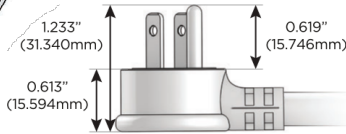

M-POWER-5T

AC POWER & DATA CONNECTIVITY SOLUTION

M-POWER-5TRZ-AAAEX-RZATP

Specs:

Modules/Ports:

- A** Tamper Resistant AC Receptacle
- E** USB-A & USB-C (20W)
- X** Switched AC

A E X

Distributed by