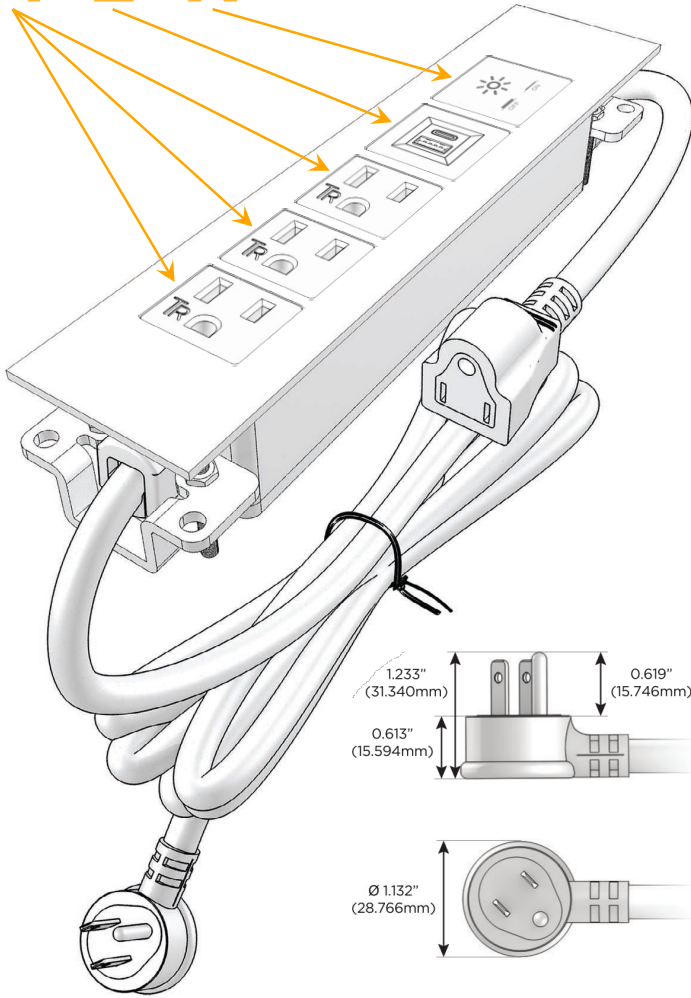

Trim Plate Finish: **UNICOLOR™ OIL RUBBED BRONZE (ABS)**

Custom Finishes Available

M-POWER-5TRZ-AAAEX-RZATP

Features:

Module/Port Options:

- A** Tamper Resistant AC Receptacle
- E** USB-A & USB-C (20W)
- M** Double USB-A (Fast Charging Ports - 18W)
- H** HDMI
- 6** CAT 6
- 12** RJ 12
- X** Switched AC
- Y** 3-Way Switch (Low Voltage)
- V** USB-C (45W High Speed Charging Port)
- S** USB-C (25W High Speed Charging Port)
- R** Switched AC (Rocker Switch)
- D** Dimmer Switch

Plug:

Supplied with Low Profile Flat 45° Angle 120 VAC Plug

Optional Standard Straight 120 VAC Plug

Optional Straight 120 VAC Pass-through Plug

- CLEAN, COMPACT DESIGN
- STREAMLINED
- LOW PROFILE
- SIDE-EXITING CORDS
- PLUG & PLAY
- 6' AC CORD & PLUG (FLAT PLUG STANDARD)
- CUSTOMIZABLE CONFIGURATIONS AND FINISHES
- UL LISTED FOR MOUNTING IN FURNITURE
- 15A

M-POWER-5T

AC POWER & DATA CONNECTIVITY SOLUTION

M-POWER-5TRZ-AAAEX-RZATP

Specs:

Modules/Ports:

- A** Tamper Resistant AC Receptacle
- E** USB-A & USB-C (20W)
- X** Switched AC

A E X

Distributed by