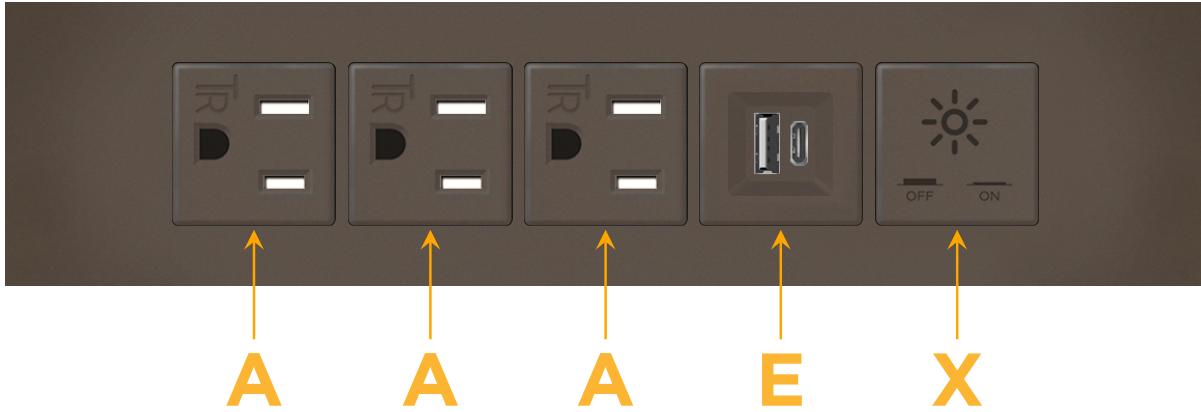

Trim Plate Finish: **UNICOLOR™ OIL RUBBED BRONZE (ABS)**

Custom Finishes Available

M-POWER-5TRZ-AAAEX-RZATP

Features:

Module/Port Options:

- A** Tamper Resistant AC Receptacle
- E** USB-A & USB-C (20W)
- M** Double USB-A (Fast Charging Ports - 18W)
- H** HDMI
- 6** CAT 6
- 12** RJ 12
- X** Switched AC
- Y** 3-Way Switch (Low Voltage)
- V** USB-C (45W High Speed Charging Port)
- S** USB-C (25W High Speed Charging Port)
- R** Switched AC (Rocker Switch)
- D** Dimmer Switch

Plug:

Supplied with Low Profile Flat 45° Angle 120 VAC Plug

Optional Standard Straight 120 VAC Plug

Optional Straight 120 VAC Pass-through Plug

- CLEAN, COMPACT DESIGN
- STREAMLINED
- LOW PROFILE
- SIDE-EXITING CORDS
- PLUG & PLAY
- 6' AC CORD & PLUG (FLAT PLUG STANDARD)
- CUSTOMIZABLE CONFIGURATIONS AND FINISHES
- UL LISTED FOR MOUNTING IN FURNITURE
- 15A

M-POWER-5T

AC POWER & DATA CONNECTIVITY SOLUTION

M-POWER-5TRZ-AAAEX-RZATP

Specs:

Modules/Ports:

- A** Tamper Resistant AC Receptacle
- E** USB-A & USB-C (20W)
- X** Switched AC

A E X

Distributed by