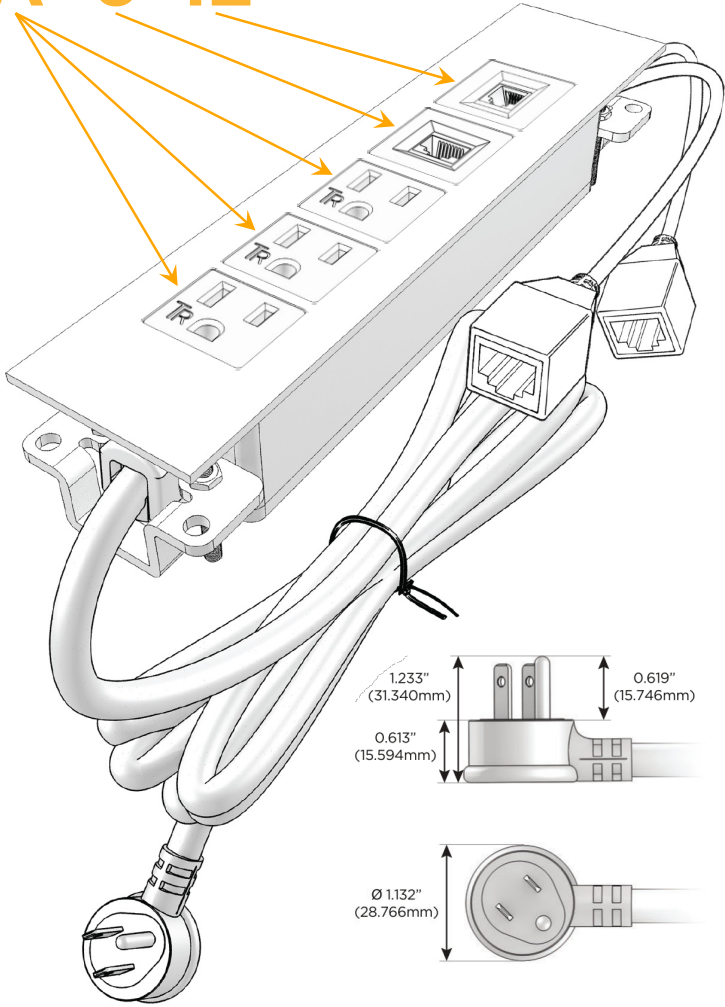

M-POWER-5T

AC POWER & DATA CONNECTIVITY SOLUTION

M-POWER-5TRZ-AAA612-RZATP

Specs:

Modules/Ports:

- **A** Tamper Resistant AC Receptacle
- **6** CAT 6
- **12** RJ 12

A 6 12