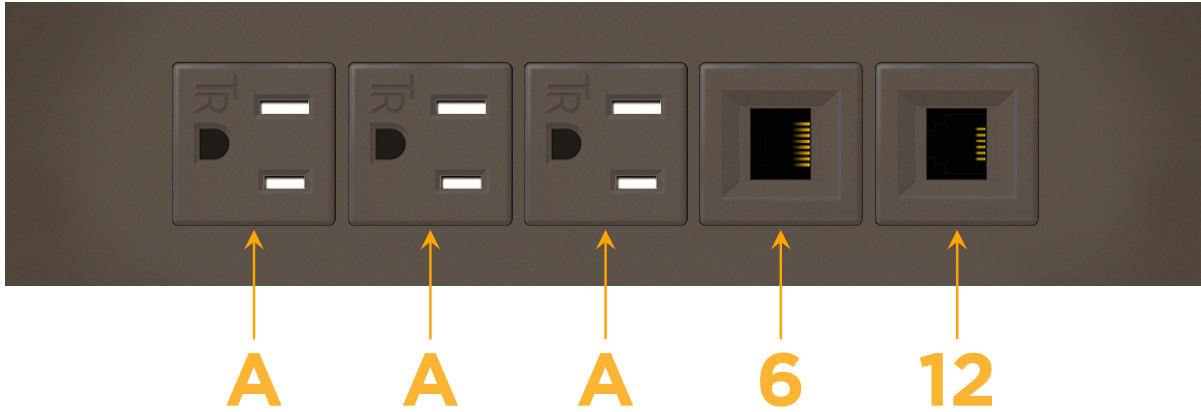

M-POWER-5T

AC POWER & DATA CONNECTIVITY SOLUTION

M-POWER-5TRZ-AAA612-RZATP

Distributed by

Mormax Company, Inc.

8 Westchester Plaza

Elmsford, NY 10523

914-699-0101

sales@mormax.com

mormax.com

Metro Light & Power's line of power & data solutions offers sophisticated design elements combined with greater ease of installation. Streamlined and low-profile, enhanced by side-exiting cords, our outlets advance the industry with their cutting edge look and feel. We believe flexibility is key, and we provide a variety of mounting options, including the ability to mount in limited spaces. Our outlets are available in many finishes and configurations, in addition to a custom color and finish capability for our clients.

Trim Plate Finish: **UNICOLOR™ OIL RUBBED BRONZE (ABS)**

Custom Finishes Available

M-POWER-5TRZ-AAA612-RZATP

Features:

Module/Port Options:

- **A** Tamper Resistant AC Receptacle
- **E** USB-A & USB-C (20W)
- **M** Double USB-A (Fast Charging Ports - 18W)
- **H** HDMI
- **6** CAT 6
- **12** RJ 12
- **X** Switched AC
- **Y** 3-Way Switch (Low Voltage)
- **V** USB-C (45W High Speed Charging Port)
- **S** USB-C (25W High Speed Charging Port)
- **R** Switched AC (Rocker Switch)
- **D** Dimmer Switch

Plug:

Supplied with Low Profile Flat 45° Angle 120 VAC Plug

Optional Standard Straight 120 VAC Plug

Optional Straight 120 VAC Pass-through Plug

- CLEAN, COMPACT DESIGN
- STREAMLINED
- LOW PROFILE
- SIDE-EXITING CORDS
- PLUG & PLAY
- 6' AC CORD & PLUG (FLAT PLUG STANDARD)
- CUSTOMIZABLE CONFIGURATIONS AND FINISHES
- UL LISTED FOR MOUNTING IN FURNITURE
- 15A