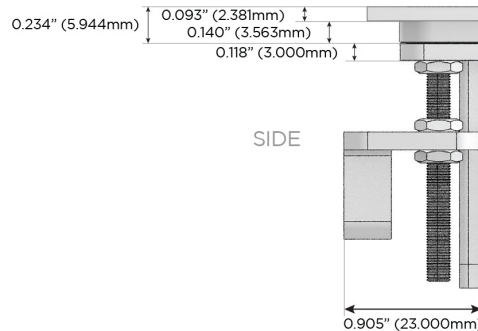

M-POWER-5T

AC POWER & DATA CONNECTIVITY SOLUTION

M-POWER-5TM2-XAMD-M2STP

Specs:

Modules/Ports:

- **X** Switched AC
- **A** Tamper Resistant AC Receptacle
- **M** Double USB-A (Fast Charging Ports - 18W)
- **D** Dimmer Switch

X A M D

TOP

Distributed by

Mormax Company, Inc.

8 Westchester Plaza

Elmsford, NY 10523

914-699-0101

sales@mormax.com

mormax.com