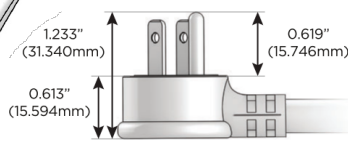

M-POWER-5T

AC POWER & DATA CONNECTIVITY SOLUTION

M-POWER-5TM2-XAMD-M2STP

Specs:

Modules/Ports:

- **X** Switched AC
- **A** Tamper Resistant AC Receptacle
- **M** Double USB-A (Fast Charging Ports - 18W)
- **D** Dimmer Switch

X A M D