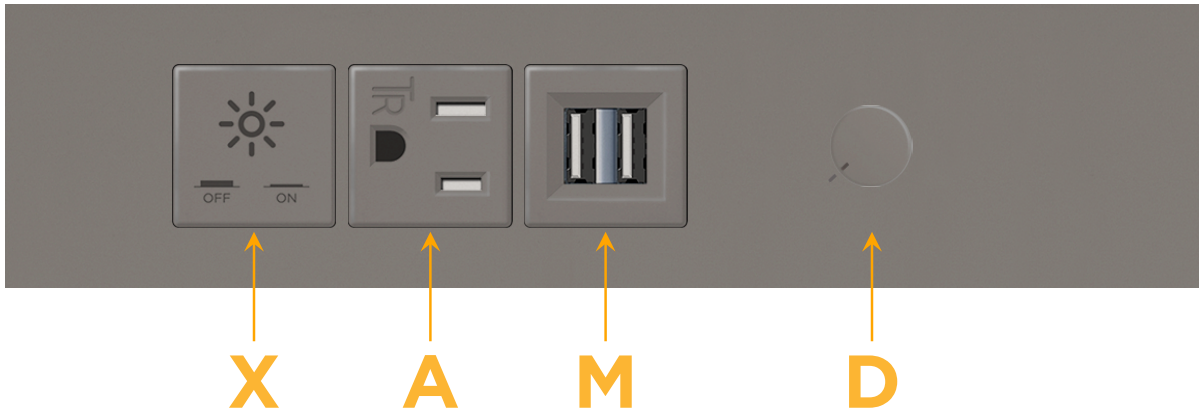

Trim Plate Finish: **UNICOLOR™ MAGNESIUM (ZINC/STEEL)**

Custom Finishes Available

M-POWER-5TM2-XAMD-M2STP

Features:

Module/Port Options:

- A** Tamper Resistant AC Receptacle
- E** USB-A & USB-C (20W)
- M** Double USB-A (Fast Charging Ports - 18W)
- H** HDMI
- 6** CAT 6
- 12** RJ 12
- X** Switched AC
- Y** 3-Way Switch (Low Voltage)
- V** USB-C (45W High Speed Charging Port)
- S** USB-C (25W High Speed Charging Port)
- R** Switched AC (Rocker Switch)
- D** Dimmer Switch

Plug:

Supplied with Low Profile Flat 45° Angle 120 VAC Plug

Optional Standard Straight 120 VAC Plug

Optional Straight 120 VAC Pass-through Plug

- CLEAN, COMPACT DESIGN
- STREAMLINED
- LOW PROFILE
- SIDE-EXITING CORDS
- PLUG & PLAY
- 6' AC CORD & PLUG (FLAT PLUG STANDARD)
- CUSTOMIZABLE CONFIGURATIONS AND FINISHES
- ETL LISTED FOR MOUNTING IN FURNITURE
- 15A

M-POWER-5T

AC POWER & DATA CONNECTIVITY SOLUTION

M-POWER-5TM2-XAMD-M2STP

Specs:

Modules/Ports:

- X** Switched AC
- A** Tamper Resistant AC Receptacle
- M** Double USB-A (Fast Charging Ports - 18W)
- D** Dimmer Switch