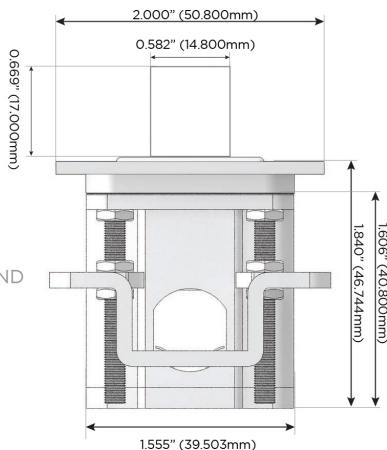

M-POWER-5T

AC POWER & DATA CONNECTIVITY SOLUTION

M-POWER-5TM2-XAMD-M2STP

Specs:

Modules/Ports:

- **X** Switched AC
- **A** Tamper Resistant AC Receptacle
- **M** Double USB-A (Fast Charging Ports - 18W)
- **D** Dimmer Switch

X A M D

TOP

Distributed by

Mormax Company, Inc.

8 Westchester Plaza

Elmsford, NY 10523

914-699-0101

sales@mormax.com

mormax.com