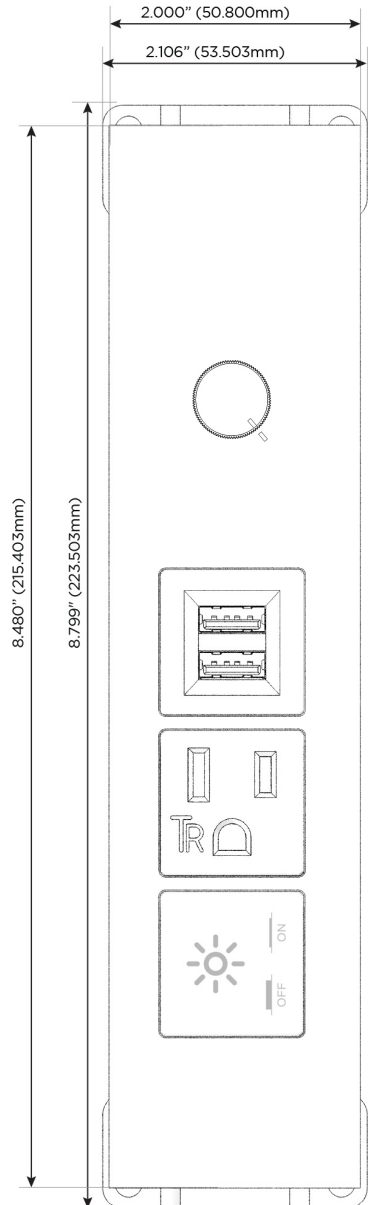

M-POWER-5T

AC POWER & DATA CONNECTIVITY SOLUTION

M-POWER-5TM2-XAMD-M2STP

Specs:

Modules/Ports:

- **X** Switched AC
- **A** Tamper Resistant AC Receptacle
- **M** Double USB-A (Fast Charging Ports - 18W)
- **D** Dimmer Switch

X A M D

TOP

Distributed by

Mormax Company, Inc.

8 Westchester Plaza

Elmsford, NY 10523

914-699-0101

sales@mormax.com

mormax.com