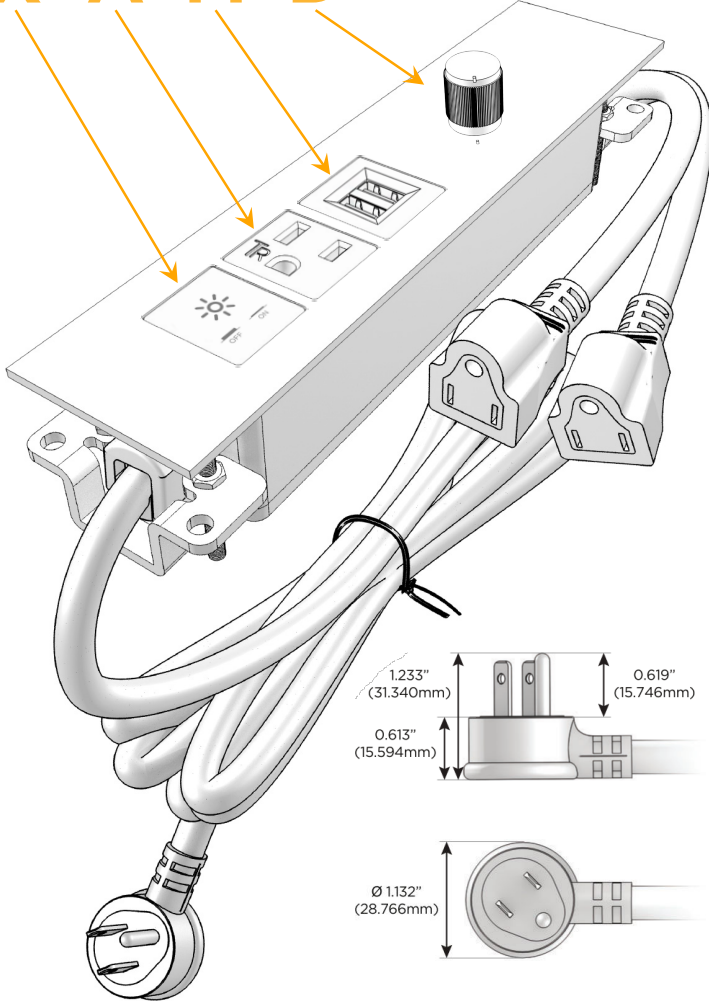

M-POWER-5T

AC POWER & DATA CONNECTIVITY SOLUTION

M-POWER-5TM2-XAMD-M2STP

Specs:

Modules/Ports:

- **X** Switched AC
- **A** Tamper Resistant AC Receptacle
- **M** Double USB-A (Fast Charging Ports - 18W)
- **D** Dimmer Switch

X A M D