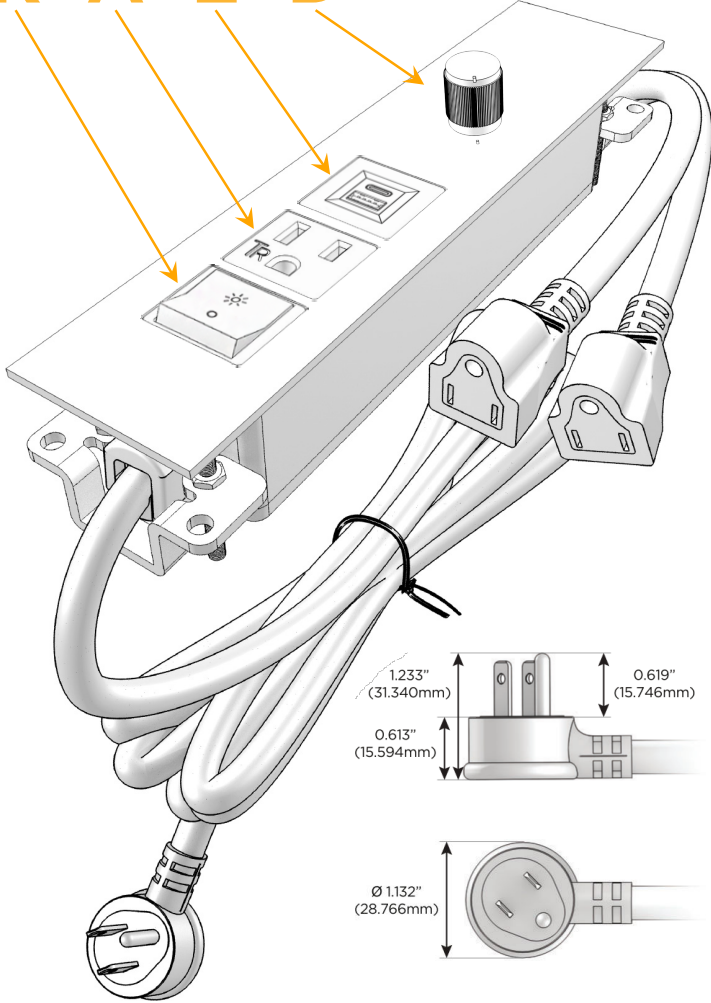

M-POWER-5T

AC POWER & DATA CONNECTIVITY SOLUTION

M-POWER-5TM2-RAED-M2STP

Specs:

Modules/Ports:

- **R** Switched AC (Rocker Switch)
- **A** Tamper Resistant AC Receptacle
- **E** USB-A & USB-C (20W)
- **D** Dimmer Switch

R A E D