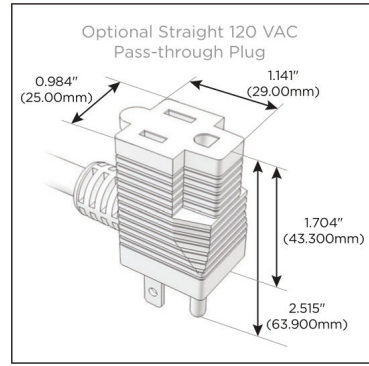

M-POWER-5T

AC POWER & DATA CONNECTIVITY SOLUTION

M-POWER-5TM2-RAED-M2STP

Specs:

Modules/Ports:

- **R** Switched AC (Rocker Switch)
- **A** Tamper Resistant AC Receptacle
- **E** USB-A & USB-C (20W)
- **D** Dimmer Switch

R A E D