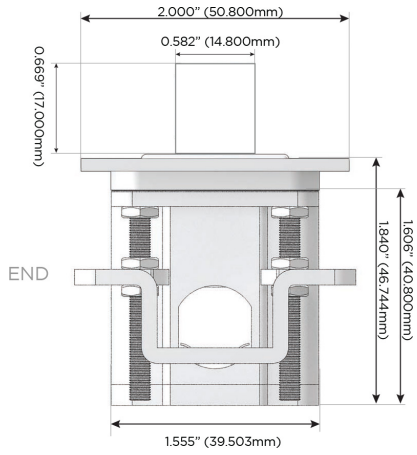

M-POWER-5T

AC POWER & DATA CONNECTIVITY SOLUTION

M-POWER-5TM2-RAED-M2STP

Specs:

Modules/Ports:

- **R** Switched AC (Rocker Switch)
- **A** Tamper Resistant AC Receptacle
- **E** USB-A & USB-C (20W)
- **D** Dimmer Switch

R A E D

TOP

Distributed by

Mormax Company, Inc.
8 Westchester Plaza
Elmsford, NY 10523

914-699-0101
sales@mormax.com
mormax.com