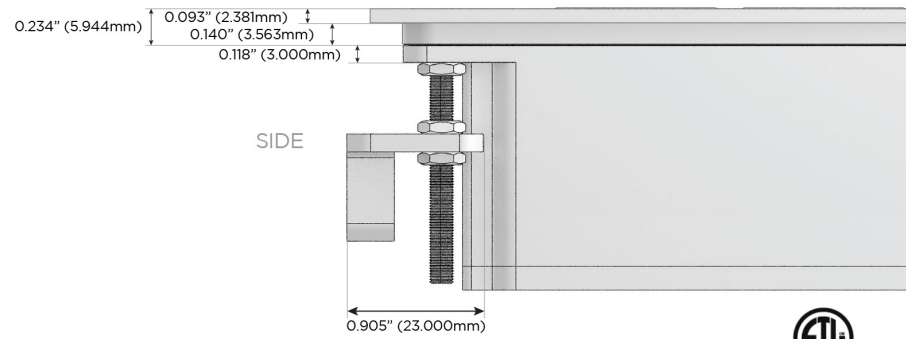

M-POWER-5T

AC POWER & DATA CONNECTIVITY SOLUTION

M-POWER-5TM2-RAED-M2STP

Specs:

Modules/Ports:

- **R** Switched AC (Rocker Switch)
- **A** Tamper Resistant AC Receptacle
- **E** USB-A & USB-C (20W)
- **D** Dimmer Switch

R A E D

TOP

Distributed by

Mormax Company, Inc.
8 Westchester Plaza
Elmsford, NY 10523

914-699-0101
sales@mormax.com
mormax.com