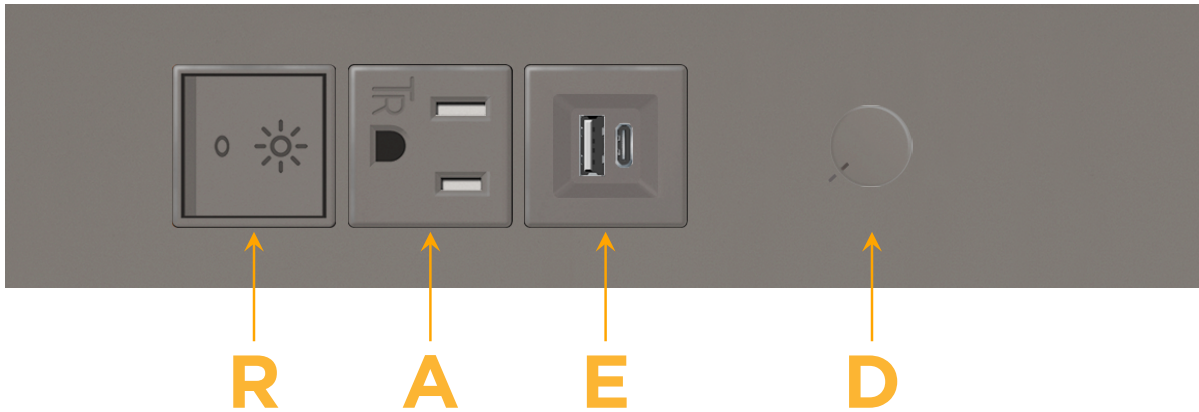

Trim Plate Finish: **UNICOLOR™ MAGNESIUM (ZINC/STEEL)**

Custom Finishes Available

M-POWER-5TM2-RAED-M2STP

Features:

Module/Port Options:

- A** Tamper Resistant AC Receptacle
- E** USB-A & USB-C (20W)
- M** Double USB-A (Fast Charging Ports - 18W)
- H** HDMI
- 6** CAT 6
- 12** RJ 12
- X** Switched AC
- Y** 3-Way Switch (Low Voltage)
- V** USB-C (45W High Speed Charging Port)
- S** USB-C (25W High Speed Charging Port)
- R** Switched AC (Rocker Switch)
- D** Dimmer Switch

Plug:

Supplied with Low Profile Flat 45° Angle 120 VAC Plug

Optional Standard Straight 120 VAC Plug

Optional Straight 120 VAC Pass-through Plug

- CLEAN, COMPACT DESIGN
- STREAMLINED
- LOW PROFILE
- SIDE-EXITING CORDS
- PLUG & PLAY
- 6' AC CORD & PLUG (FLAT PLUG STANDARD)
- CUSTOMIZABLE CONFIGURATIONS AND FINISHES
- ETL LISTED FOR MOUNTING IN FURNITURE
- 15A

M-POWER-5T

AC POWER & DATA CONNECTIVITY SOLUTION

M-POWER-5TM2-RAED-M2STP

Specs:

Modules/Ports:

- R** Switched AC (Rocker Switch)
- A** Tamper Resistant AC Receptacle
- E** USB-A & USB-C (20W)
- D** Dimmer Switch