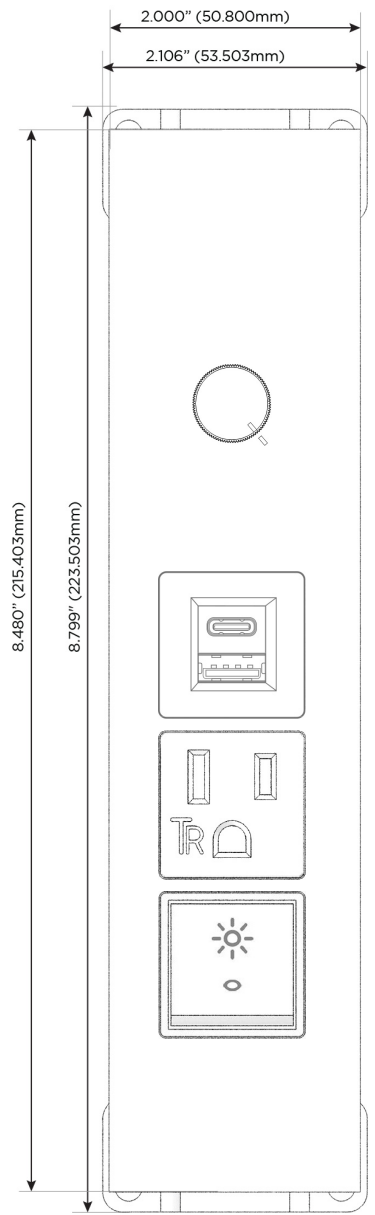

M-POWER-5T

AC POWER & DATA CONNECTIVITY SOLUTION

M-POWER-5TM2-RAED-M2STP

Specs:

Modules/Ports:

- **R** Switched AC (Rocker Switch)
- **A** Tamper Resistant AC Receptacle
- **E** USB-A & USB-C (20W)
- **D** Dimmer Switch

R A E D

TOP

Distributed by

Mormax Company, Inc.
8 Westchester Plaza
Elmsford, NY 10523

914-699-0101
sales@mormax.com
mormax.com