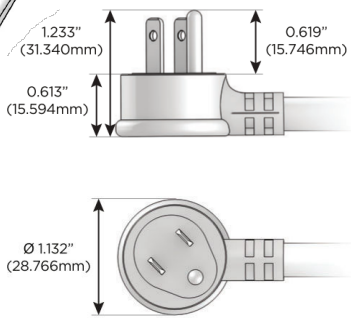

M-POWER-5T

AC POWER & DATA CONNECTIVITY SOLUTION

M-POWER-5TM2-RAED-M2STP

Specs:

Modules/Ports:

- **R** Switched AC (Rocker Switch)
- **A** Tamper Resistant AC Receptacle
- **E** USB-A & USB-C (20W)
- **D** Dimmer Switch

R A E D