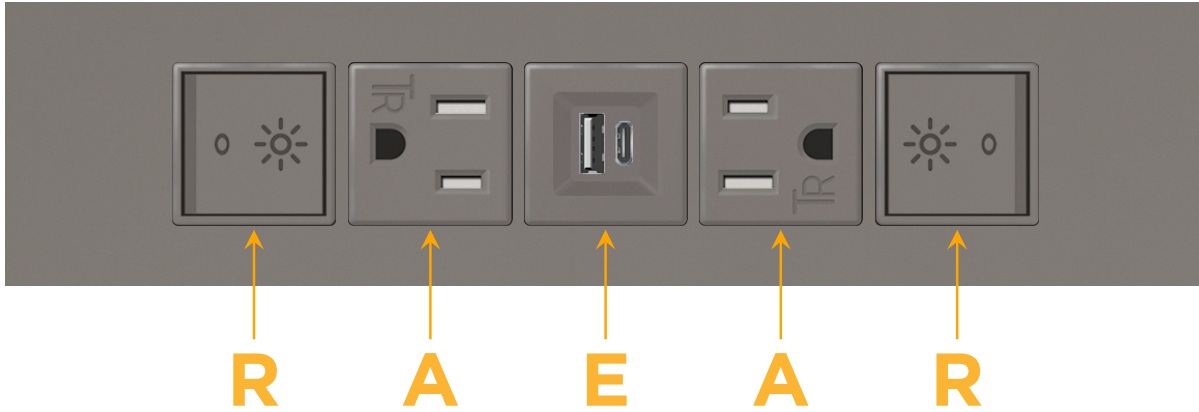

M-POWER-5T

AC POWER & DATA CONNECTIVITY SOLUTION

M-POWER-5TM2-RAEAR-M2ATP

Distributed by

Mormax Company, Inc.

8 Westchester Plaza

Elmsford, NY 10523

914-699-0101

sales@mormax.com

mormax.com

Metro Light & Power's line of power & data solutions offers sophisticated design elements combined with greater ease of installation. Streamlined and low-profile, enhanced by side-exiting cords, our outlets advance the industry with their cutting edge look and feel. We believe flexibility is key, and we provide a variety of mounting options, including the ability to mount in limited spaces. Our outlets are available in many finishes and configurations, in addition to a custom color and finish capability for our clients.

Trim Plate Finish: **UNICOLOR™ MAGNESIUM (ABS)**

Custom Finishes Available

M-POWER-5TM2-RAEAR-M2ATP

Features:

Module/Port Options:

- **A** Tamper Resistant AC Receptacle
- **E** USB-A & USB-C (20W)
- **M** Double USB-A (Fast Charging Ports - 18W)
- **H** HDMI
- **6** CAT 6
- **12** RJ 12
- **X** Switched AC
- **Y** 3-Way Switch (Low Voltage)
- **V** USB-C (45W High Speed Charging Port)
- **S** USB-C (25W High Speed Charging Port)
- **R** Switched AC (Rocker Switch)
- **D** Dimmer Switch

Plug:

Supplied with Low Profile Flat 45° Angle 120 VAC Plug

Optional Standard Straight 120 VAC Plug

Optional Straight 120 VAC Pass-through Plug

- CLEAN, COMPACT DESIGN
- STREAMLINED
- LOW PROFILE
- SIDE-EXITING CORDS
- PLUG & PLAY
- 6' AC CORD & PLUG (FLAT PLUG STANDARD)
- CUSTOMIZABLE CONFIGURATIONS AND FINISHES
- UL LISTED FOR MOUNTING IN FURNITURE
- 15A