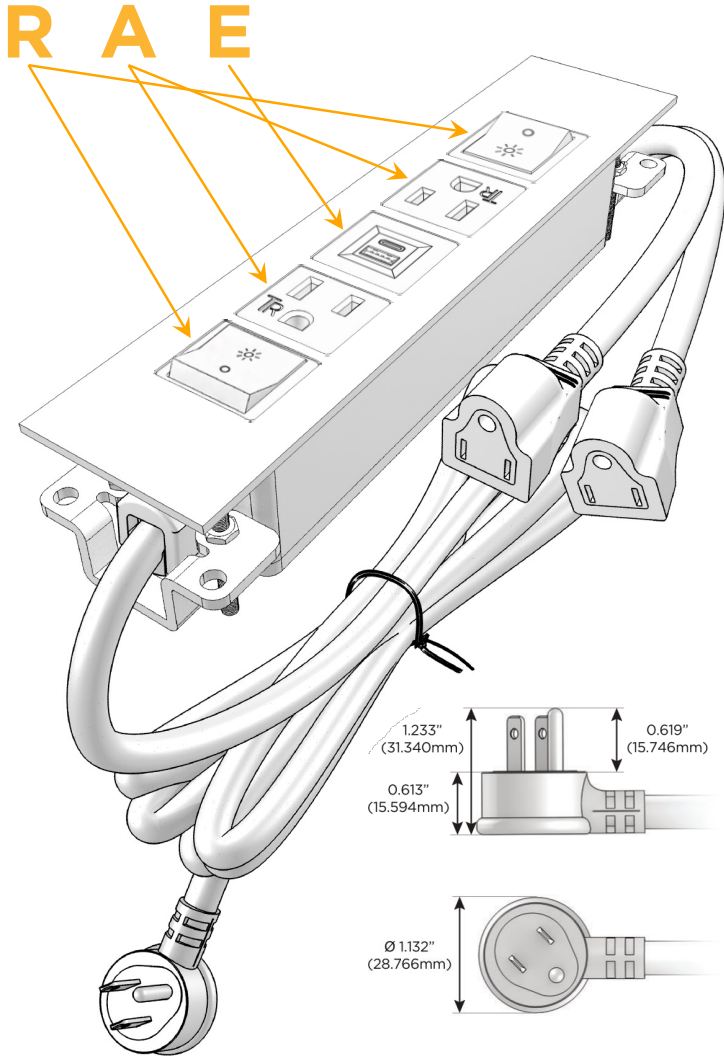

### Module/Port Options:

- A** Tamper Resistant AC Receptacle
- E** USB-A & USB-C (20W)
- M** Double USB-A (Fast Charging Ports - 18W)
- H** HDMI
- 6** CAT 6
- 12** RJ 12
- X** Switched AC
- Y** 3-Way Switch (Low Voltage)
- V** USB-C (45W High Speed Charging Port)
- S** USB-C (25W High Speed Charging Port)
- R** Switched AC (Rocker Switch)
- D** Dimmer Switch

### Plug:

Supplied with Low Profile Flat 45° Angle 120 VAC Plug

Optional Standard Straight 120 VAC Plug

Optional Straight 120 VAC Pass-through Plug

- CLEAN, COMPACT DESIGN
- STREAMLINED
- LOW PROFILE
- SIDE-EXITING CORDS
- PLUG & PLAY
- 6' AC CORD & PLUG (FLAT PLUG STANDARD)
- CUSTOMIZABLE CONFIGURATIONS AND FINISHES
- UL LISTED FOR MOUNTING IN FURNITURE
- 15A

## AC POWER & DATA CONNECTIVITY SOLUTION

M-POWER-5TM2-RAEAR-M2ATP

Specs:

**Modules/Ports:**

- R** Switched AC (Rocker Switch)
- A** Tamper Resistant AC Receptacle
- E** USB-A & USB-C (20W)

Distributed by

Mormax Company, Inc.