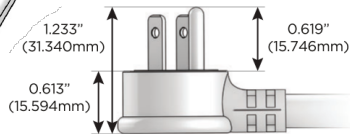

M-POWER-5T

AC POWER & DATA CONNECTIVITY SOLUTION

M-POWER-5TM2-RAEAR-M2ATP

Specs:

Modules/Ports:

- **R** Switched AC (Rocker Switch)
- **A** Tamper Resistant AC Receptacle
- **E** USB-A & USB-C (20W)