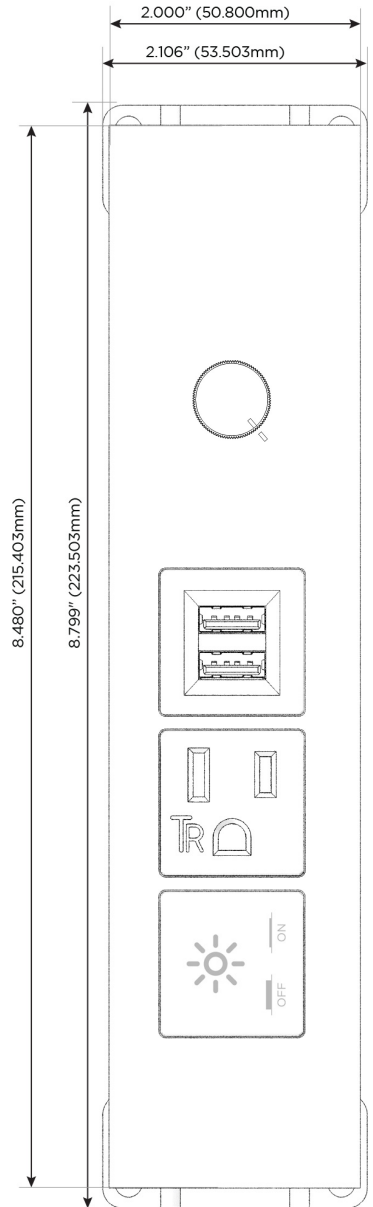

M-POWER-5T

AC POWER & DATA CONNECTIVITY SOLUTION

M-POWER-5TG1-XAMD-G1STP

Specs:

Modules/Ports:

- **X** Switched AC
- **A** Tamper Resistant AC Receptacle
- **M** Double USB-A (Fast Charging Ports - 18W)
- **D** Dimmer Switch

X A M D

TOP

Distributed by

Mormax Company, Inc.

8 Westchester Plaza

Elmsford, NY 10523

914-699-0101

sales@mormax.com

mormax.com