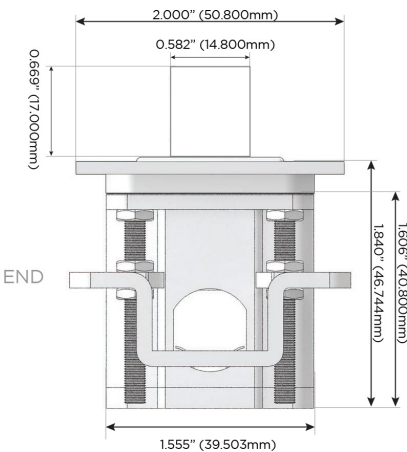

M-POWER-5T

AC POWER & DATA CONNECTIVITY SOLUTION

M-POWER-5TG1-XAMD-G1STP

Specs:

Modules/Ports:

- **X** Switched AC
- **A** Tamper Resistant AC Receptacle
- **M** Double USB-A (Fast Charging Ports - 18W)
- **D** Dimmer Switch

X A M D

TOP

Distributed by

Mormax Company, Inc.

8 Westchester Plaza

Elmsford, NY 10523

914-699-0101

sales@mormax.com

mormax.com