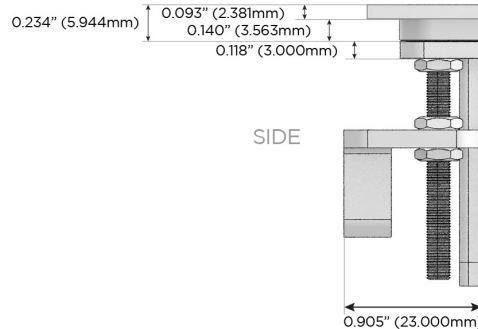

M-POWER-5T

AC POWER & DATA CONNECTIVITY SOLUTION

M-POWER-5TG1-XAMD-G1STP

Specs:

Modules/Ports:

- **X** Switched AC
- **A** Tamper Resistant AC Receptacle
- **M** Double USB-A (Fast Charging Ports - 18W)
- **D** Dimmer Switch

X A M D

TOP

Distributed by

Mormax Company, Inc.

8 Westchester Plaza

Elmsford, NY 10523

914-699-0101

sales@mormax.com

mormax.com