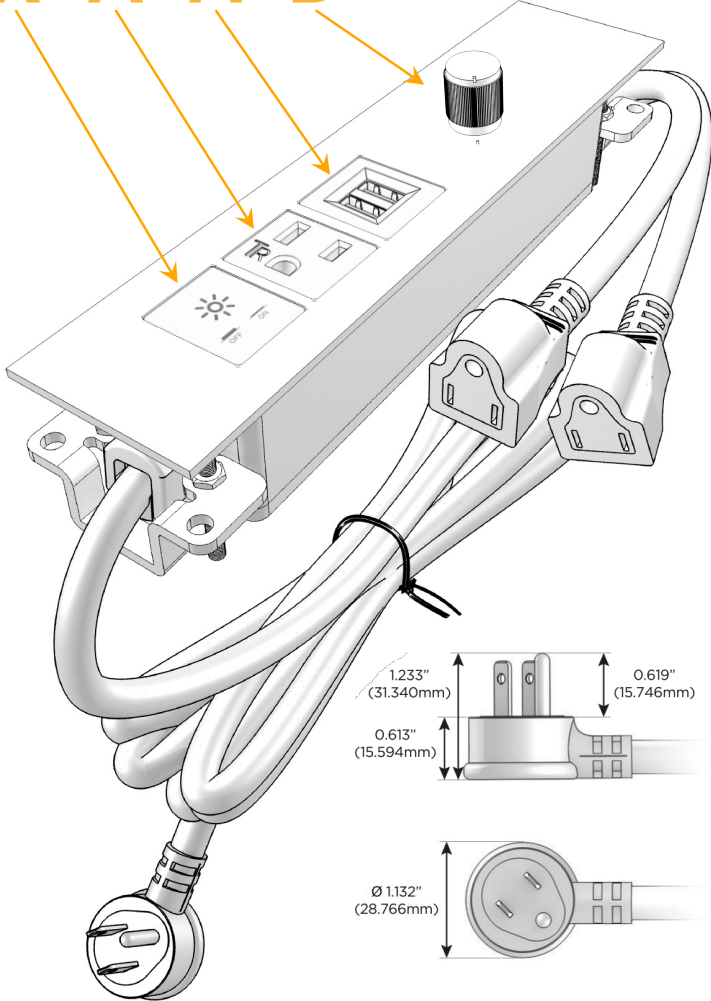

M-POWER-5T

AC POWER & DATA CONNECTIVITY SOLUTION

M-POWER-5TG1-XAMD-G1STP

Specs:

Modules/Ports:

- **X** Switched AC
- **A** Tamper Resistant AC Receptacle
- **M** Double USB-A (Fast Charging Ports - 18W)
- **D** Dimmer Switch

X A M D