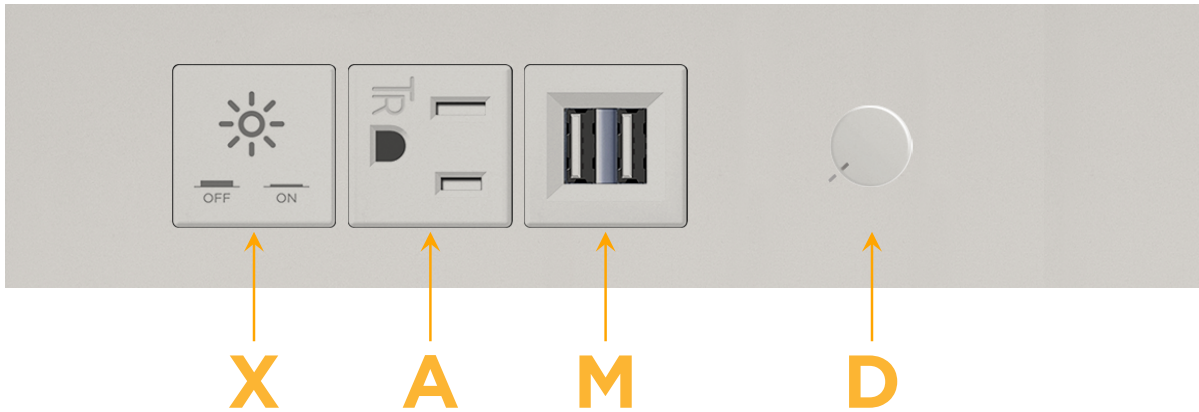

Trim Plate Finish: **UNICOLOR™ GRAY (ZINC/STEEL)**

Custom Finishes Available

M-POWER-5TG1-XAMD-G1STP

Features:

Module/Port Options:

- A** Tamper Resistant AC Receptacle
- E** USB-A & USB-C (20W)
- M** Double USB-A (Fast Charging Ports - 18W)
- H** HDMI
- 6** CAT 6
- 12** RJ 12
- X** Switched AC
- Y** 3-Way Switch (Low Voltage)
- V** USB-C (45W High Speed Charging Port)
- S** USB-C (25W High Speed Charging Port)
- R** Switched AC (Rocker Switch)
- D** Dimmer Switch

Plug:

Supplied with Low Profile Flat 45° Angle 120 VAC Plug

Optional Standard Straight 120 VAC Plug

Optional Straight 120 VAC Pass-through Plug

- CLEAN, COMPACT DESIGN
- STREAMLINED
- LOW PROFILE
- SIDE-EXITING CORDS
- PLUG & PLAY
- 6' AC CORD & PLUG (FLAT PLUG STANDARD)
- CUSTOMIZABLE CONFIGURATIONS AND FINISHES
- ETL LISTED FOR MOUNTING IN FURNITURE
- 15A

M-POWER-5T

AC POWER & DATA CONNECTIVITY SOLUTION

M-POWER-5TG1-XAMD-G1STP

Specs:

Modules/Ports:

- X** Switched AC
- A** Tamper Resistant AC Receptacle
- M** Double USB-A (Fast Charging Ports - 18W)
- D** Dimmer Switch