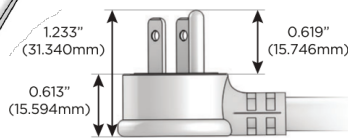

M-POWER-5T

AC POWER & DATA CONNECTIVITY SOLUTION

M-POWER-5TG1-XAMD-G1STP

Specs:

Modules/Ports:

- **X** Switched AC
- **A** Tamper Resistant AC Receptacle
- **M** Double USB-A (Fast Charging Ports - 18W)
- **D** Dimmer Switch

X A M D