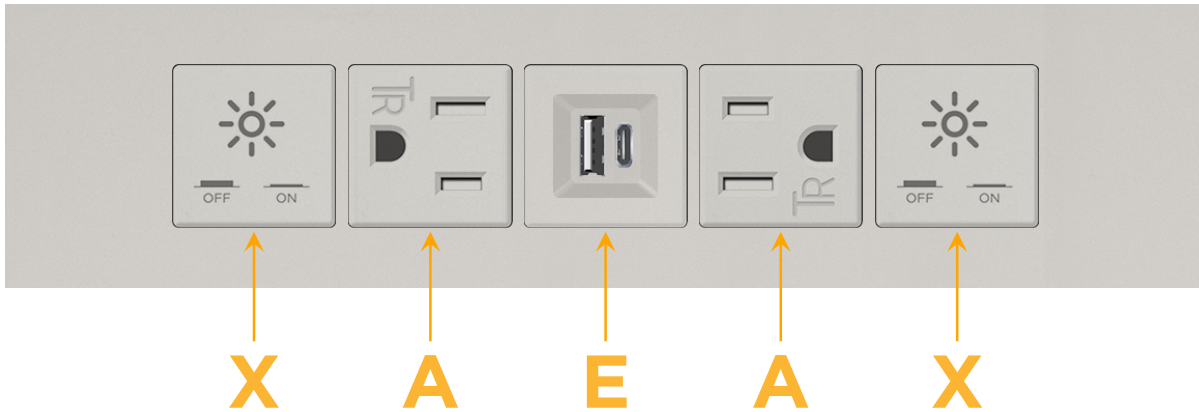

M-POWER-5T

AC POWER & DATA CONNECTIVITY SOLUTION

M-POWER-5TG1-XAEAX-GIATP

Distributed by

Mormax Company, Inc.

8 Westchester Plaza

Elmsford, NY 10523

914-699-0101

sales@mormax.com

mormax.com

Metro Light & Power's line of power & data solutions offers sophisticated design elements combined with greater ease of installation. Streamlined and low-profile, enhanced by side-exiting cords, our outlets advance the industry with their cutting edge look and feel. We believe flexibility is key, and we provide a variety of mounting options, including the ability to mount in limited spaces. Our outlets are available in many finishes and configurations, in addition to a custom color and finish capability for our clients.

Trim Plate Finish: **UNICOLOR™ GRAY (ABS)**

Custom Finishes Available

M-POWER-5TG1-XAEAX-GIATP

Features:

Module/Port Options:

- **A** Tamper Resistant AC Receptacle
- **E** USB-A & USB-C (20W)
- **M** Double USB-A (Fast Charging Ports - 18W)
- **H** HDMI
- **6** CAT 6
- **12** RJ 12
- **X** Switched AC
- **Y** 3-Way Switch (Low Voltage)
- **V** USB-C (45W High Speed Charging Port)
- **S** USB-C (25W High Speed Charging Port)
- **R** Switched AC (Rocker Switch)
- **D** Dimmer Switch

Plug:

Supplied with Low Profile Flat 45° Angle 120 VAC Plug

Optional Standard Straight 120 VAC Plug

Optional Straight 120 VAC Pass-through Plug

- CLEAN, COMPACT DESIGN
- STREAMLINED
- LOW PROFILE
- SIDE-EXITING CORDS
- PLUG & PLAY
- 6' AC CORD & PLUG (FLAT PLUG STANDARD)
- CUSTOMIZABLE CONFIGURATIONS AND FINISHES
- UL LISTED FOR MOUNTING IN FURNITURE
- 15A