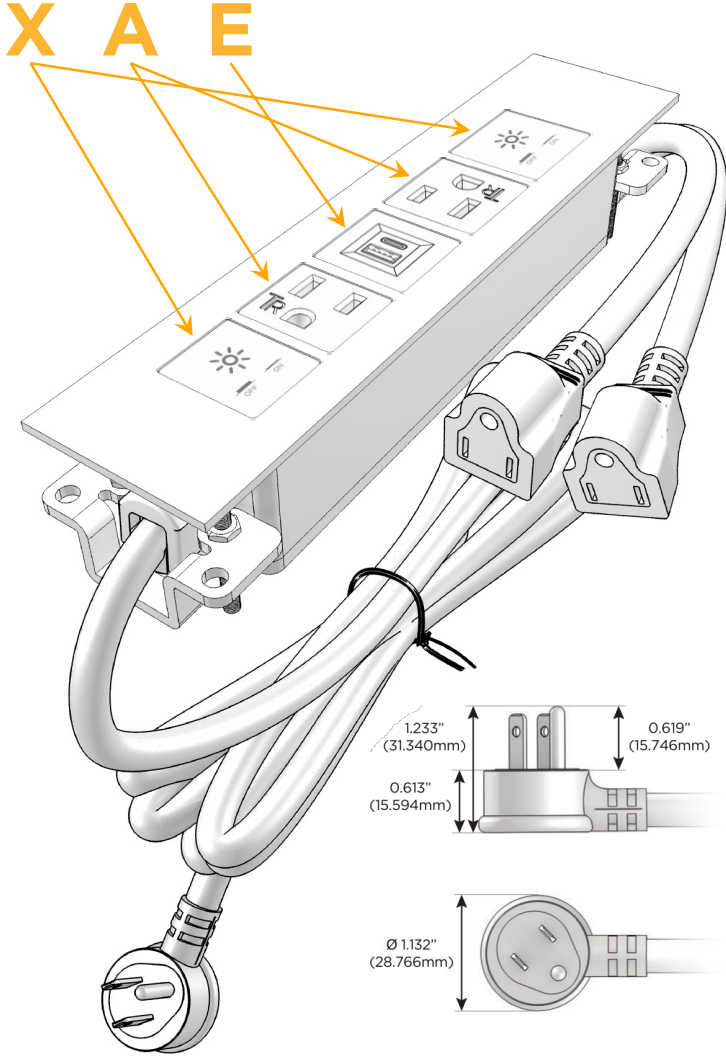

### Module/Port Options:

- A** Tamper Resistant AC Receptacle
- E** USB-A & USB-C (20W)
- M** Double USB-A (Fast Charging Ports - 18W)
- H** HDMI
- 6** CAT 6
- 12** RJ 12
- X** Switched AC
- Y** 3-Way Switch (Low Voltage)
- V** USB-C (45W High Speed Charging Port)
- S** USB-C (25W High Speed Charging Port)
- R** Switched AC (Rocker Switch)
- D** Dimmer Switch

### Plug:

Supplied with Low Profile Flat 45° Angle 120 VAC Plug

Optional Standard Straight 120 VAC Plug

Optional Straight 120 VAC Pass-through Plug

- CLEAN, COMPACT DESIGN
- STREAMLINED
- LOW PROFILE
- SIDE-EXITING CORDS
- PLUG & PLAY
- 6' AC CORD & PLUG (FLAT PLUG STANDARD)
- CUSTOMIZABLE CONFIGURATIONS AND FINISHES
- UL LISTED FOR MOUNTING IN FURNITURE
- 15A

## AC POWER & DATA CONNECTIVITY SOLUTION

M-POWER-5TG1-XAEAX-G1ATP

Specs:

### Modules/Ports:

- X** Switched AC
- A** Tamper Resistant AC Receptacle
- E** USB-A & USB-C (20W)

Distributed by

Mormax Company, Inc.

8 Westchester Plaza

Elmsford, NY 10523

914-699-0101

sales@mormax.com