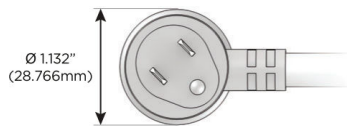

M-POWER-5T

AC POWER & DATA CONNECTIVITY SOLUTION

M-POWER-5TG1-AMSAR-G1ATP

Specs:

Modules/Ports:

- **A** Tamper Resistant AC Receptacle
- **M** Double USB-A (Fast Charging Ports - 18W)
- **S** USB-C (25W High Speed Charging Port)
- **R** Switched AC (Rocker Switch)

A M S R