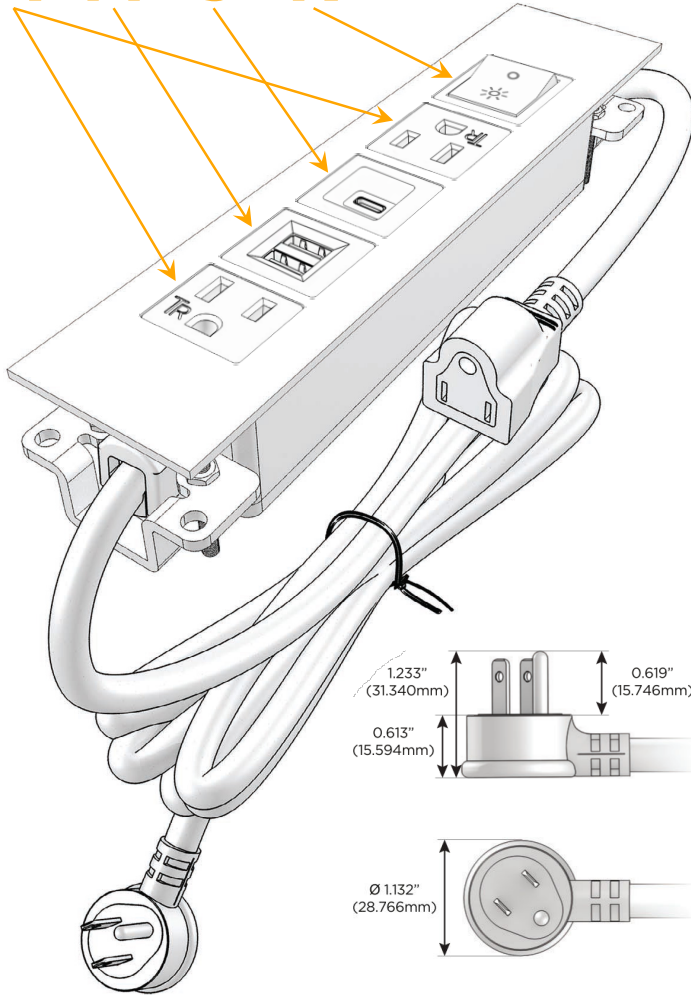

M-POWER-5T

AC POWER & DATA CONNECTIVITY SOLUTION

M-POWER-5TG1-AMSAR-G1ATP

Specs:

Modules/Ports:

- **A** Tamper Resistant AC Receptacle
- **M** Double USB-A (Fast Charging Ports - 18W)
- **S** USB-C (25W High Speed Charging Port)
- **R** Switched AC (Rocker Switch)

A M S R