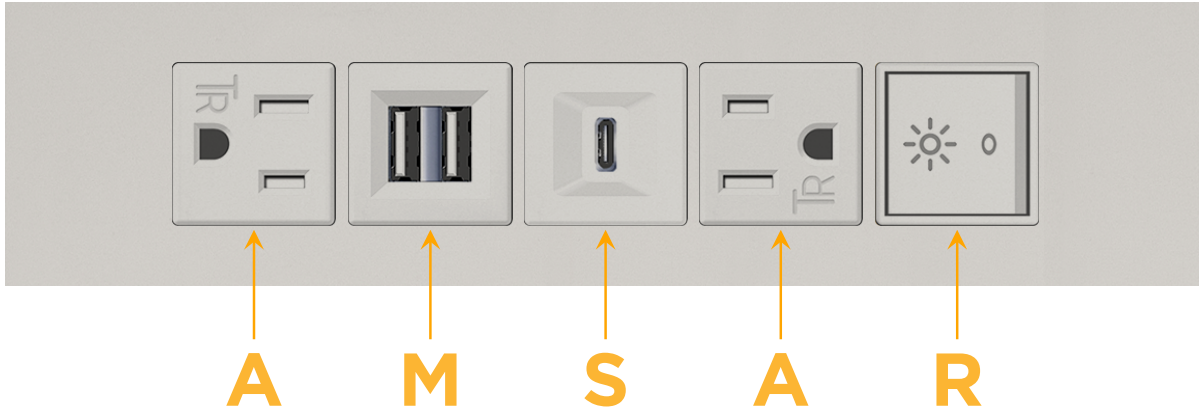

M-POWER-5T

AC POWER & DATA CONNECTIVITY SOLUTION

M-POWER-5TG1-AMSAR-G1ATP

Distributed by

Mormax Company, Inc.

8 Westchester Plaza

Elmsford, NY 10523

914-699-0101

sales@mormax.com

mormax.com

Metro Light & Power's line of power & data solutions offers sophisticated design elements combined with greater ease of installation. Streamlined and low-profile, enhanced by side-exiting cords, our outlets advance the industry with their cutting edge look and feel. We believe flexibility is key, and we provide a variety of mounting options, including the ability to mount in limited spaces. Our outlets are available in many finishes and configurations, in addition to a custom color and finish capability for our clients.

Trim Plate Finish: **UNICOLOR™ GRAY (ABS)**

Custom Finishes Available

M-POWER-5TG1-AMSAR-G1ATP

Features:

Module/Port Options:

- **A** Tamper Resistant AC Receptacle
- **E** USB-A & USB-C (20W)
- **M** Double USB-A (Fast Charging Ports - 18W)
- **H** HDMI
- **6** CAT 6
- **12** RJ 12
- **X** Switched AC
- **Y** 3-Way Switch (Low Voltage)
- **V** USB-C (45W High Speed Charging Port)
- **S** USB-C (25W High Speed Charging Port)
- **R** Switched AC (Rocker Switch)
- **D** Dimmer Switch

Plug:

Supplied with Low Profile Flat 45° Angle 120 VAC Plug

Optional Standard Straight 120 VAC Plug

Optional Straight 120 VAC Pass-through Plug

- CLEAN, COMPACT DESIGN
- STREAMLINED
- LOW PROFILE
- SIDE-EXITING CORDS
- PLUG & PLAY
- 6' AC CORD & PLUG (FLAT PLUG STANDARD)
- CUSTOMIZABLE CONFIGURATIONS AND FINISHES
- UL LISTED FOR MOUNTING IN FURNITURE
- 15A