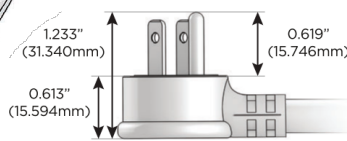

M-POWER-5T

AC POWER & DATA CONNECTIVITY SOLUTION

M-POWER-5TG1-AMSAR-G1ATP

Specs:

Modules/Ports:

- **A** Tamper Resistant AC Receptacle
- **M** Double USB-A (Fast Charging Ports - 18W)
- **S** USB-C (25W High Speed Charging Port)
- **R** Switched AC (Rocker Switch)

A M S R