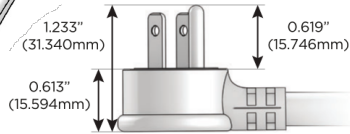

M-POWER-5T

AC POWER & DATA CONNECTIVITY SOLUTION

M-POWER-5TCC-RAMAR-CCATP

Specs:

Modules/Ports:

- **R** Switched AC (Rocker Switch)
- **A** Tamper Resistant AC Receptacle
- **M** Double USB-A (Fast Charging Ports - 18W)

R A M