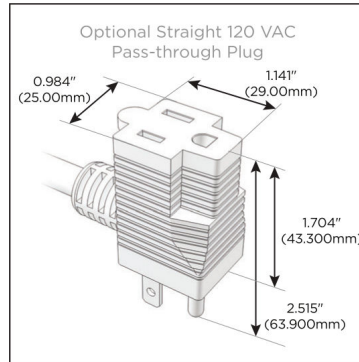

M-POWER-5T

AC POWER & DATA CONNECTIVITY SOLUTION

M-POWER-5TCC-RAMAR-CCATP

Specs:

Modules/Ports:

- **R** Switched AC (Rocker Switch)
- **A** Tamper Resistant AC Receptacle
- **M** Double USB-A (Fast Charging Ports - 18W)

R A M