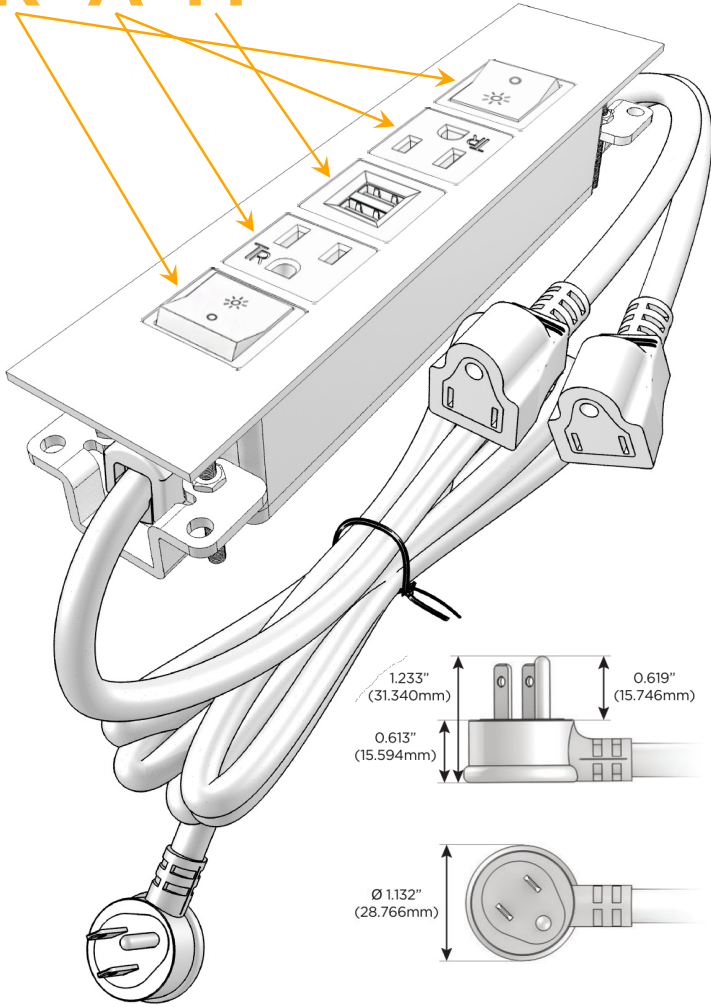

M-POWER-5T

AC POWER & DATA CONNECTIVITY SOLUTION

M-POWER-5TCC-RAMAR-CCATP

Specs:

Modules/Ports:

- **R** Switched AC (Rocker Switch)
- **A** Tamper Resistant AC Receptacle
- **M** Double USB-A (Fast Charging Ports - 18W)

R A M