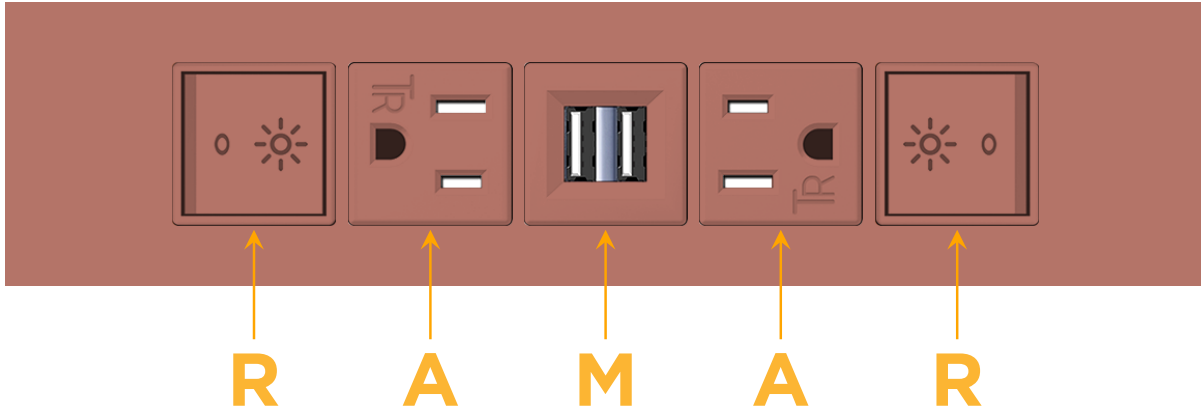

Trim Plate Finish: **UNICOLOR™ TRUE COPPER (ABS)**

Custom Finishes Available

M-POWER-5TCC-RAMAR-CCATP

Features:

**Module/Port Options:**

- A** Tamper Resistant AC Receptacle
- E** USB-A & USB-C (20W)
- M** Double USB-A (Fast Charging Ports - 18W)
- H** HDMI
- 6** CAT 6
- 12** RJ 12
- X** Switched AC
- Y** 3-Way Switch (Low Voltage)
- V** USB-C (45W High Speed Charging Port)
- S** USB-C (25W High Speed Charging Port)
- R** Switched AC (Rocker Switch)
- D** Dimmer Switch

# M-POWER-5T

AC POWER & DATA CONNECTIVITY SOLUTION

M-POWER-5TCC-RAMAR-CCATP

Specs:

**Modules/Ports:**

- R** Switched AC (Rocker Switch)
- A** Tamper Resistant AC Receptacle
- M** Double USB-A (Fast Charging Ports - 18W)