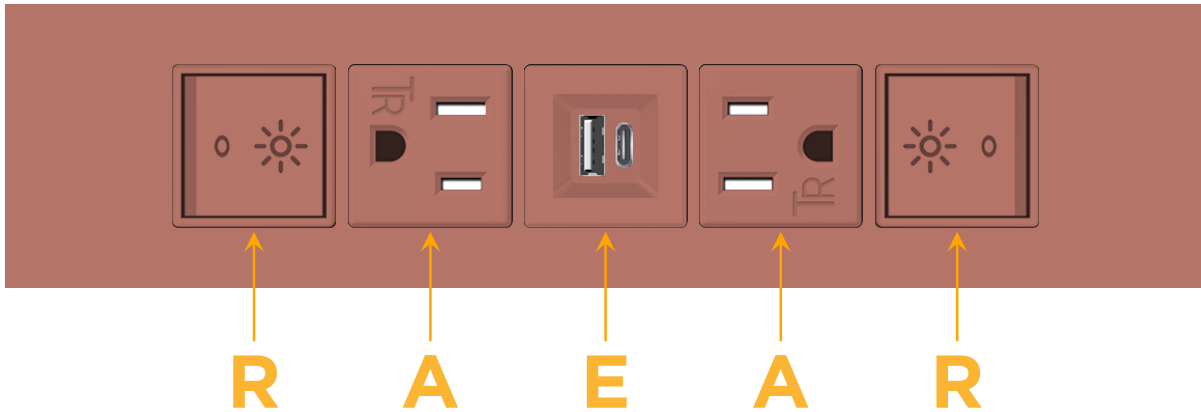

M-POWER-5T

AC POWER & DATA CONNECTIVITY SOLUTION

M-POWER-5TCC-RAEAR-CCATP

Distributed by

Mormax Company, Inc.

8 Westchester Plaza

Elmsford, NY 10523

914-699-0101

sales@mormax.com

mormax.com

Metro Light & Power's line of power & data solutions offers sophisticated design elements combined with greater ease of installation. Streamlined and low-profile, enhanced by side-exiting cords, our outlets advance the industry with their cutting edge look and feel. We believe flexibility is key, and we provide a variety of mounting options, including the ability to mount in limited spaces. Our outlets are available in many finishes and configurations, in addition to a custom color and finish capability for our clients.

Trim Plate Finish: **UNICOLOR™ TRUE COPPER (ABS)**

Custom Finishes Available

M-POWER-5TCC-RAEAR-CCATP

Features:

Module/Port Options:

- **A** Tamper Resistant AC Receptacle
- **E** USB-A & USB-C (20W)
- **M** Double USB-A (Fast Charging Ports - 18W)
- **H** HDMI
- **6** CAT 6
- **12** RJ 12
- **X** Switched AC
- **Y** 3-Way Switch (Low Voltage)
- **V** USB-C (45W High Speed Charging Port)
- **S** USB-C (25W High Speed Charging Port)
- **R** Switched AC (Rocker Switch)
- **D** Dimmer Switch

Plug:

Supplied with Low Profile Flat 45° Angle 120 VAC Plug

Optional Standard Straight 120 VAC Plug

Optional Straight 120 VAC Pass-through Plug

- CLEAN, COMPACT DESIGN
- STREAMLINED
- LOW PROFILE
- SIDE-EXITING CORDS
- PLUG & PLAY
- 6' AC CORD & PLUG (FLAT PLUG STANDARD)
- CUSTOMIZABLE CONFIGURATIONS AND FINISHES
- UL LISTED FOR MOUNTING IN FURNITURE
- 15A