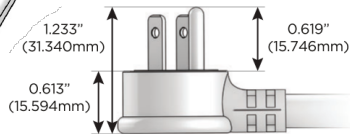

### Plug:

Supplied with Low Profile Flat 45° Angle 120 VAC Plug

Optional Standard Straight 120 VAC Plug

Optional Straight 120 VAC Pass-through Plug

- CLEAN, COMPACT DESIGN
- STREAMLINED
- LOW PROFILE
- SIDE-EXITING CORDS
- PLUG & PLAY
- 6' AC CORD & PLUG (FLAT PLUG STANDARD)
- CUSTOMIZABLE CONFIGURATIONS AND FINISHES
- UL LISTED FOR MOUNTING IN FURNITURE
- 15A

# M-POWER-5T

AC POWER & DATA CONNECTIVITY SOLUTION

M-POWER-5TCC-RAEAR-CCATP

Specs:

**Modules/Ports:**

- R** Switched AC (Rocker Switch)
- A** Tamper Resistant AC Receptacle
- E** USB-A & USB-C (20W)

Distributed by