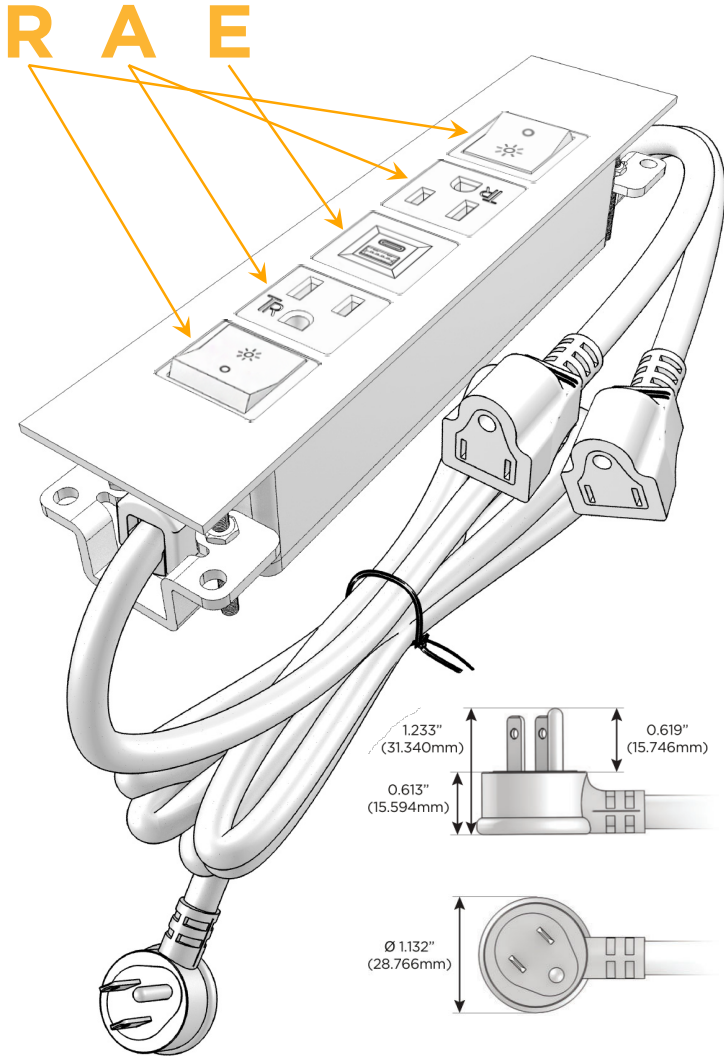

### Module/Port Options:

- A** Tamper Resistant AC Receptacle
- E** USB-A & USB-C (20W)
- M** Double USB-A (Fast Charging Ports - 18W)
- H** HDMI
- 6** CAT 6
- 12** RJ 12
- X** Switched AC
- Y** 3-Way Switch (Low Voltage)
- V** USB-C (45W High Speed Charging Port)
- S** USB-C (25W High Speed Charging Port)
- R** Switched AC (Rocker Switch)
- D** Dimmer Switch

### Plug:

Supplied with Low Profile Flat 45° Angle 120 VAC Plug

Optional Standard Straight 120 VAC Plug

Optional Straight 120 VAC Pass-through Plug

- CLEAN, COMPACT DESIGN
- STREAMLINED
- LOW PROFILE
- SIDE-EXITING CORDS
- PLUG & PLAY
- 6' AC CORD & PLUG (FLAT PLUG STANDARD)
- CUSTOMIZABLE CONFIGURATIONS AND FINISHES
- UL LISTED FOR MOUNTING IN FURNITURE
- 15A

# M-POWER-5T

AC POWER & DATA CONNECTIVITY SOLUTION

M-POWER-5TCC-RAEAR-CCATP

Specs:

**Modules/Ports:**

- R** Switched AC (Rocker Switch)
- A** Tamper Resistant AC Receptacle
- E** USB-A & USB-C (20W)

Distributed by