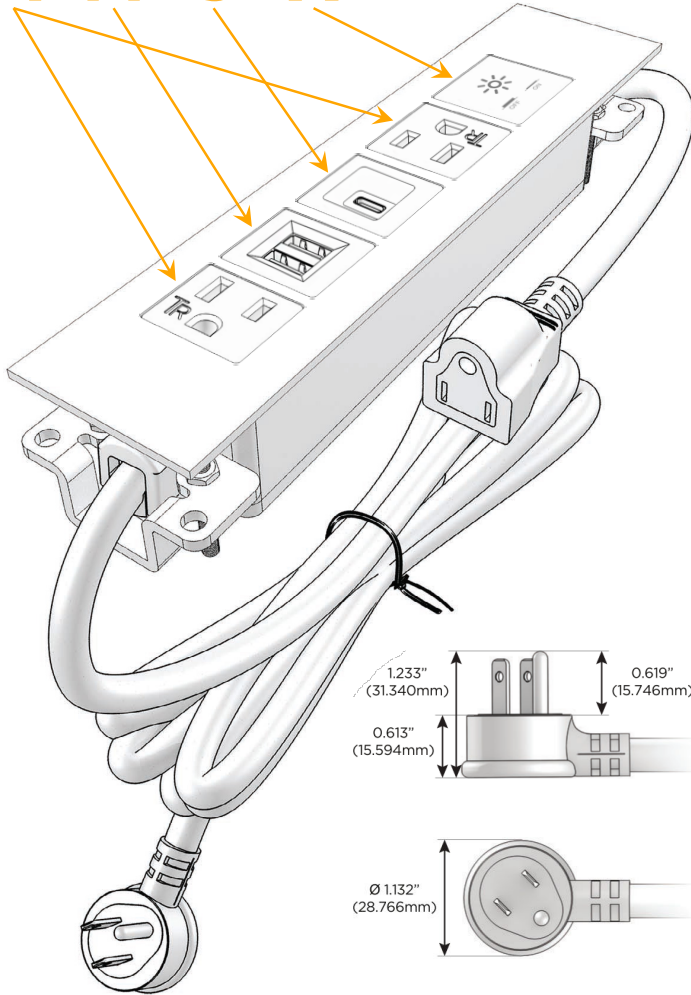

M-POWER-5T

AC POWER & DATA CONNECTIVITY SOLUTION

M-POWER-5TCC-AMSAX-CCATP

Specs:

Modules/Ports:

- **A** Tamper Resistant AC Receptacle
- **M** Double USB-A (Fast Charging Ports - 18W)
- **S** USB-C (25W High Speed Charging Port)
- **X** Switched AC

A M S X