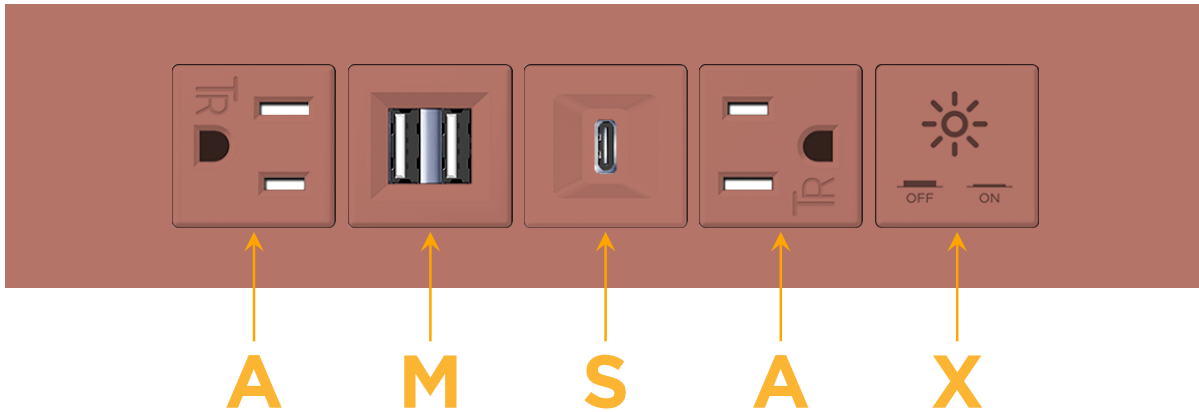

M-POWER-5T

AC POWER & DATA CONNECTIVITY SOLUTION

M-POWER-5TCC-AMSAX-CCATP

Distributed by

Mormax Company, Inc.

8 Westchester Plaza

Elmsford, NY 10523

914-699-0101

sales@mormax.com

mormax.com

Metro Light & Power's line of power & data solutions offers sophisticated design elements combined with greater ease of installation. Streamlined and low-profile, enhanced by side-exiting cords, our outlets advance the industry with their cutting edge look and feel. We believe flexibility is key, and we provide a variety of mounting options, including the ability to mount in limited spaces. Our outlets are available in many finishes and configurations, in addition to a custom color and finish capability for our clients.

Trim Plate Finish: **UNICOLOR™ TRUE COPPER (ABS)**

Custom Finishes Available

M-POWER-5TCC-AMSAX-CCATP

Features:

Module/Port Options:

- **A** Tamper Resistant AC Receptacle
- **E** USB-A & USB-C (20W)
- **M** Double USB-A (Fast Charging Ports - 18W)
- **H** HDMI
- **6** CAT 6
- **12** RJ 12
- **X** Switched AC
- **Y** 3-Way Switch (Low Voltage)
- **V** USB-C (45W High Speed Charging Port)
- **S** USB-C (25W High Speed Charging Port)
- **R** Switched AC (Rocker Switch)
- **D** Dimmer Switch

Plug:

Supplied with Low Profile Flat 45° Angle 120 VAC Plug

Optional Standard Straight 120 VAC Plug

Optional Straight 120 VAC Pass-through Plug

- CLEAN, COMPACT DESIGN
- STREAMLINED
- LOW PROFILE
- SIDE-EXITING CORDS
- PLUG & PLAY
- 6' AC CORD & PLUG (FLAT PLUG STANDARD)
- CUSTOMIZABLE CONFIGURATIONS AND FINISHES
- UL LISTED FOR MOUNTING IN FURNITURE
- 15A