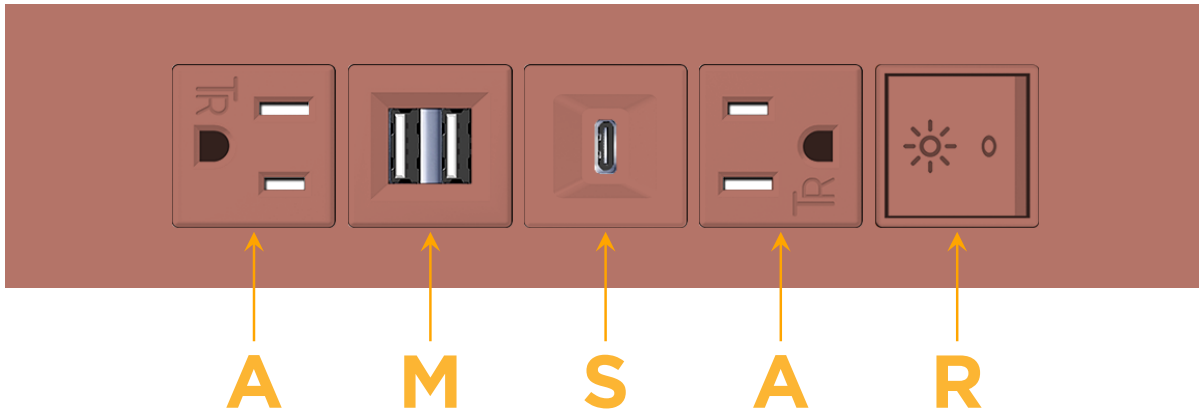

Trim Plate Finish: **UNICOLOR™ TRUE COPPER (ABS)**

Custom Finishes Available

M-POWER-5TCC-AMSAR-CCATP

Features:

Module/Port Options:

- A** Tamper Resistant AC Receptacle
- E** USB-A & USB-C (20W)
- M** Double USB-A (Fast Charging Ports - 18W)
- H** HDMI
- 6** CAT 6
- 12** RJ 12
- X** Switched AC
- Y** 3-Way Switch (Low Voltage)
- V** USB-C (45W High Speed Charging Port)
- S** USB-C (25W High Speed Charging Port)
- R** Switched AC (Rocker Switch)
- D** Dimmer Switch

Plug:

Supplied with Low Profile Flat 45° Angle 120 VAC Plug

Optional Standard Straight 120 VAC Plug

Optional Straight 120 VAC Pass-through Plug

- CLEAN, COMPACT DESIGN
- STREAMLINED
- LOW PROFILE
- SIDE-EXITING CORDS
- PLUG & PLAY
- 6' AC CORD & PLUG (FLAT PLUG STANDARD)
- CUSTOMIZABLE CONFIGURATIONS AND FINISHES
- UL LISTED FOR MOUNTING IN FURNITURE
- 15A

M-POWER-5T

AC POWER & DATA CONNECTIVITY SOLUTION

M-POWER-5TCC-AMSAR-CCATP

Specs:

Modules/Ports:

- A** Tamper Resistant AC Receptacle
- M** Double USB-A (Fast Charging Ports - 18W)
- S** USB-C (25W High Speed Charging Port)
- R** Switched AC (Rocker Switch)