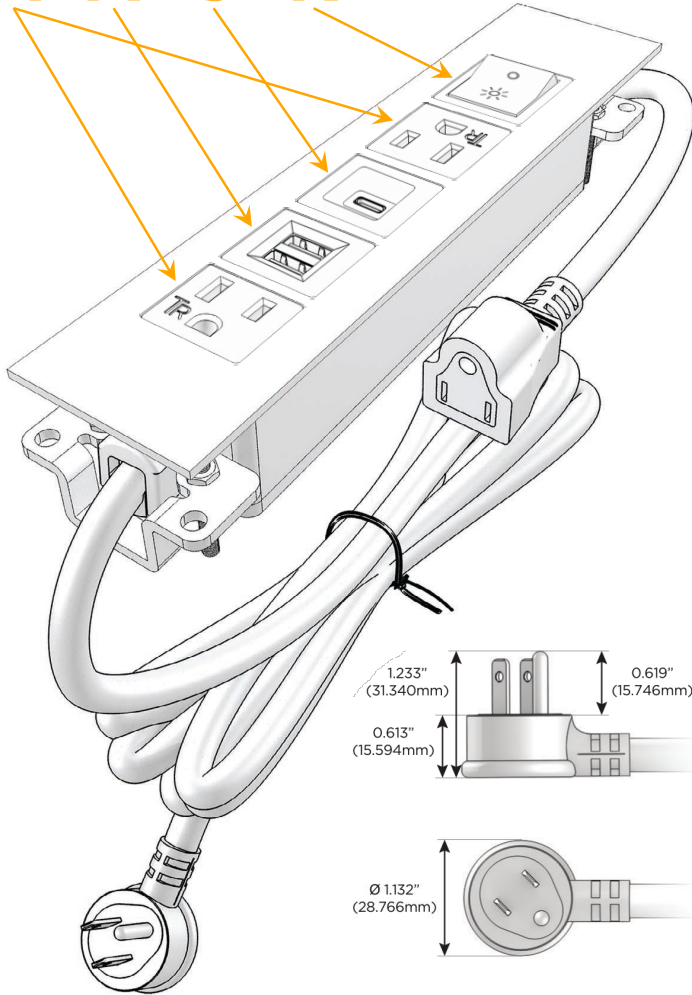

M-POWER-5T

AC POWER & DATA CONNECTIVITY SOLUTION

M-POWER-5TCC-AMSAR-CCATP

Specs:

Modules/Ports:

- **A** Tamper Resistant AC Receptacle
- **M** Double USB-A (Fast Charging Ports - 18W)
- **S** USB-C (25W High Speed Charging Port)
- **R** Switched AC (Rocker Switch)

A M S R