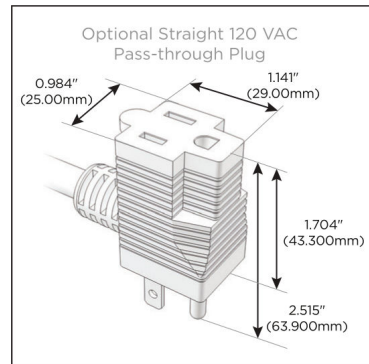

M-POWER-5T

AC POWER & DATA CONNECTIVITY SOLUTION

M-POWER-5TCC-AMSAR-CCATP

Specs:

Modules/Ports:

- **A** Tamper Resistant AC Receptacle
- **M** Double USB-A (Fast Charging Ports - 18W)
- **S** USB-C (25W High Speed Charging Port)
- **R** Switched AC (Rocker Switch)

A M S R