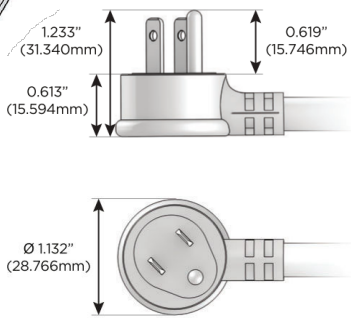

M-POWER-5T

AC POWER & DATA CONNECTIVITY SOLUTION

M-POWER-5TCC-AMSAR-CCATP

Specs:

Modules/Ports:

- **A** Tamper Resistant AC Receptacle
- **M** Double USB-A (Fast Charging Ports - 18W)
- **S** USB-C (25W High Speed Charging Port)
- **R** Switched AC (Rocker Switch)

A M S R