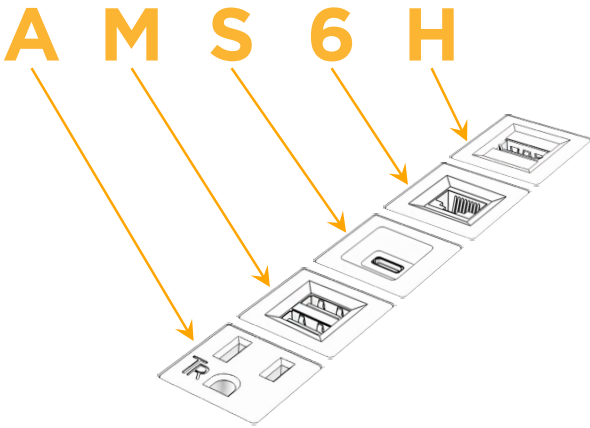

### Plug:

Supplied with Low Profile Flat 45° Angle 120 VAC Plug

Optional Standard Straight 120 VAC Plug

Optional Straight 120 VAC Pass-through Plug

- CLEAN, COMPACT DESIGN
- STREAMLINED
- LOW PROFILE
- SIDE-EXITING CORDS
- PLUG & PLAY
- 6' AC CORD & PLUG (FLAT PLUG STANDARD)
- CUSTOMIZABLE CONFIGURATIONS AND FINISHES
- UL LISTED FOR MOUNTING IN FURNITURE
- 15A

## AC POWER & DATA CONNECTIVITY SOLUTION

M-POWER-5TCC-AMS6H-CCATP

Specs:

**Modules/Ports:**

- A** Tamper Resistant AC Receptacle
- M** Double USB-A (Fast Charging Ports - 18W)
- S** USB-C (25W High Speed Charging Port)
- 6** CAT 6
- H** HDMI