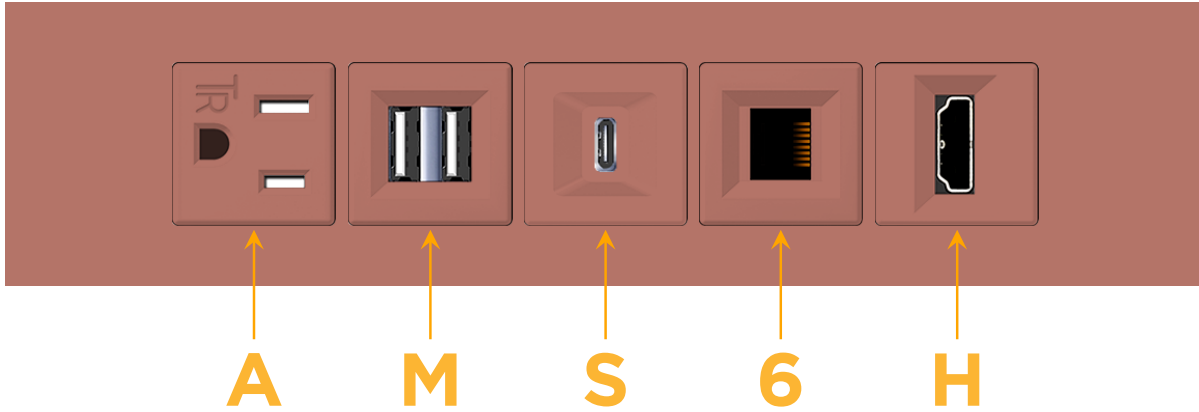

M-POWER-5T

AC POWER & DATA CONNECTIVITY SOLUTION

M-POWER-5TCC-AMS6H-CCATP

Distributed by

Mormax Company, Inc.

8 Westchester Plaza

Elmsford, NY 10523

914-699-0101

sales@mormax.com

mormax.com

Metro Light & Power's line of power & data solutions offers sophisticated design elements combined with greater ease of installation. Streamlined and low-profile, enhanced by side-exiting cords, our outlets advance the industry with their cutting edge look and feel. We believe flexibility is key, and we provide a variety of mounting options, including the ability to mount in limited spaces. Our outlets are available in many finishes and configurations, in addition to a custom color and finish capability for our clients.

Trim Plate Finish: **UNICOLOR™ TRUE COPPER (ABS)**

Custom Finishes Available

M-POWER-5TCC-AMS6H-CCATP

Features:

Module/Port Options:

- **A** Tamper Resistant AC Receptacle
- **E** USB-A & USB-C (20W)
- **M** Double USB-A (Fast Charging Ports - 18W)
- **H** HDMI
- **6** CAT 6
- **12** RJ 12
- **X** Switched AC
- **Y** 3-Way Switch (Low Voltage)
- **V** USB-C (45W High Speed Charging Port)
- **S** USB-C (25W High Speed Charging Port)
- **R** Switched AC (Rocker Switch)
- **D** Dimmer Switch

Plug:

Supplied with Low Profile Flat 45° Angle 120 VAC Plug

Optional Standard Straight 120 VAC Plug

Optional Straight 120 VAC Pass-through Plug

- CLEAN, COMPACT DESIGN
- STREAMLINED
- LOW PROFILE
- SIDE-EXITING CORDS
- PLUG & PLAY
- 6' AC CORD & PLUG (FLAT PLUG STANDARD)
- CUSTOMIZABLE CONFIGURATIONS AND FINISHES
- UL LISTED FOR MOUNTING IN FURNITURE
- 15A